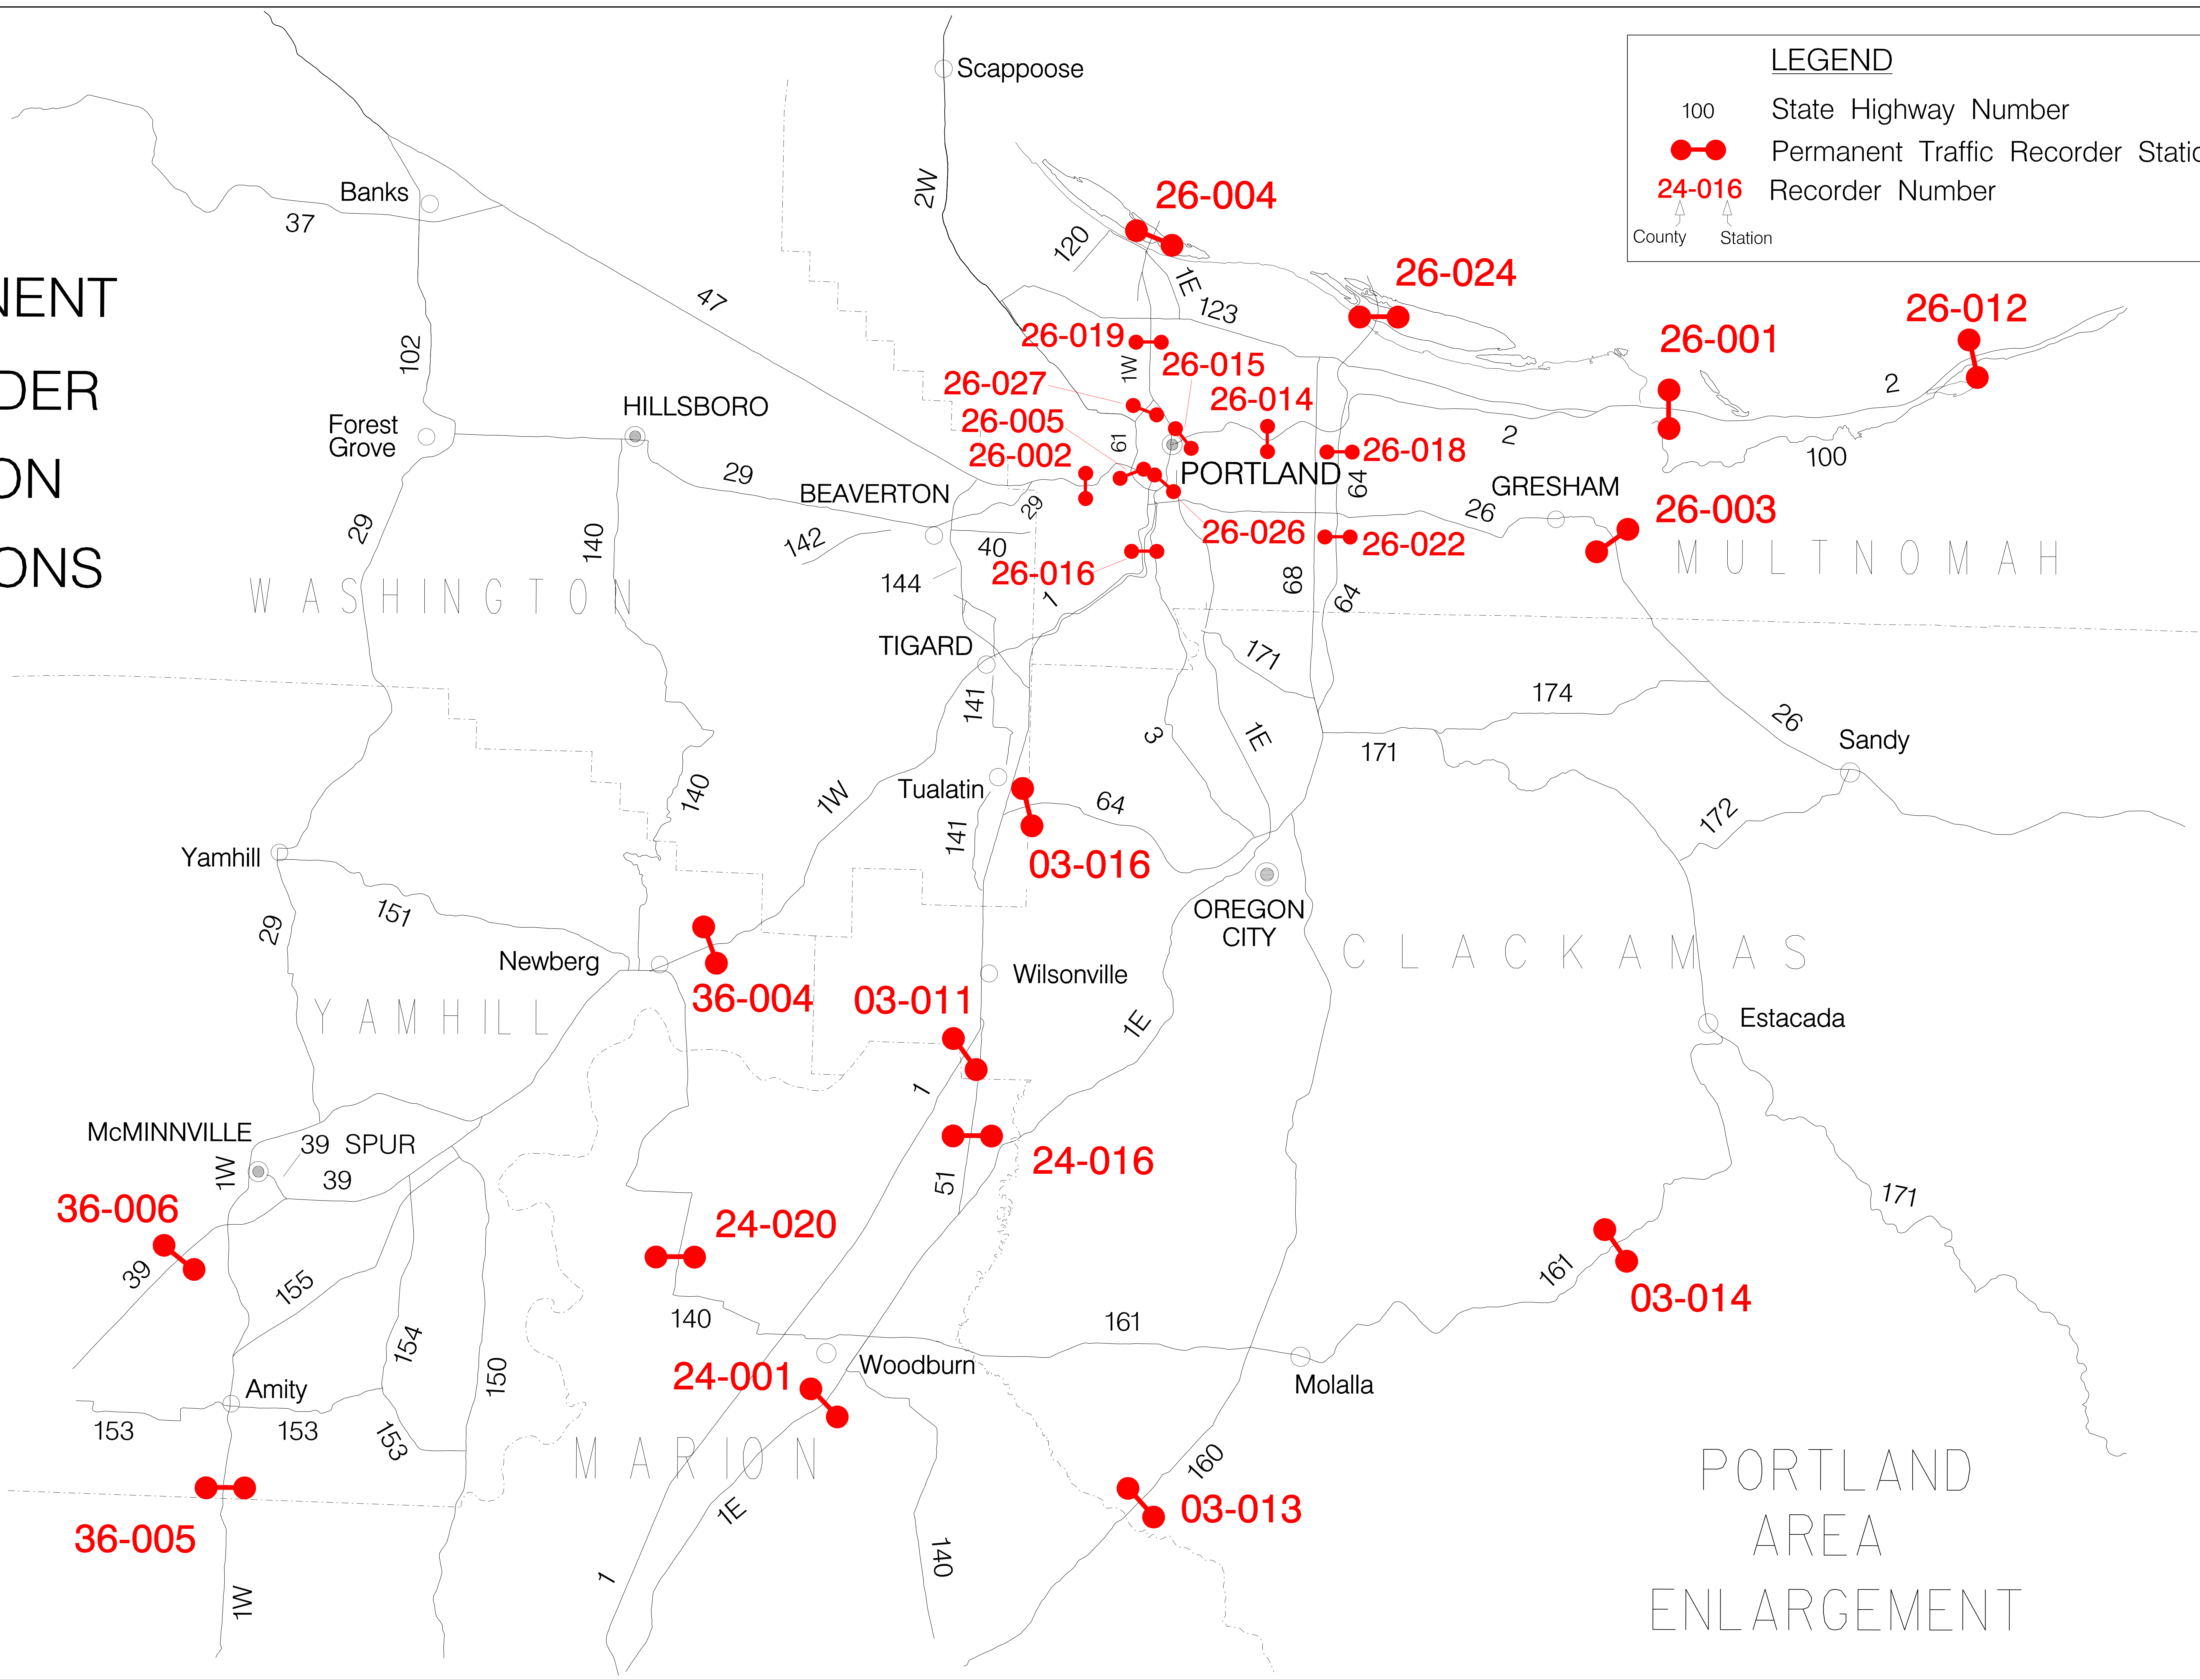

PERMANENT RECORDER STATION LOCATIONS

LEGEND

- 100 State Highway Number
- Permanent Traffic Recorder Station
- 24-016 Recorder Number

County Station

PORTLAND AREA ENLARGEMENT