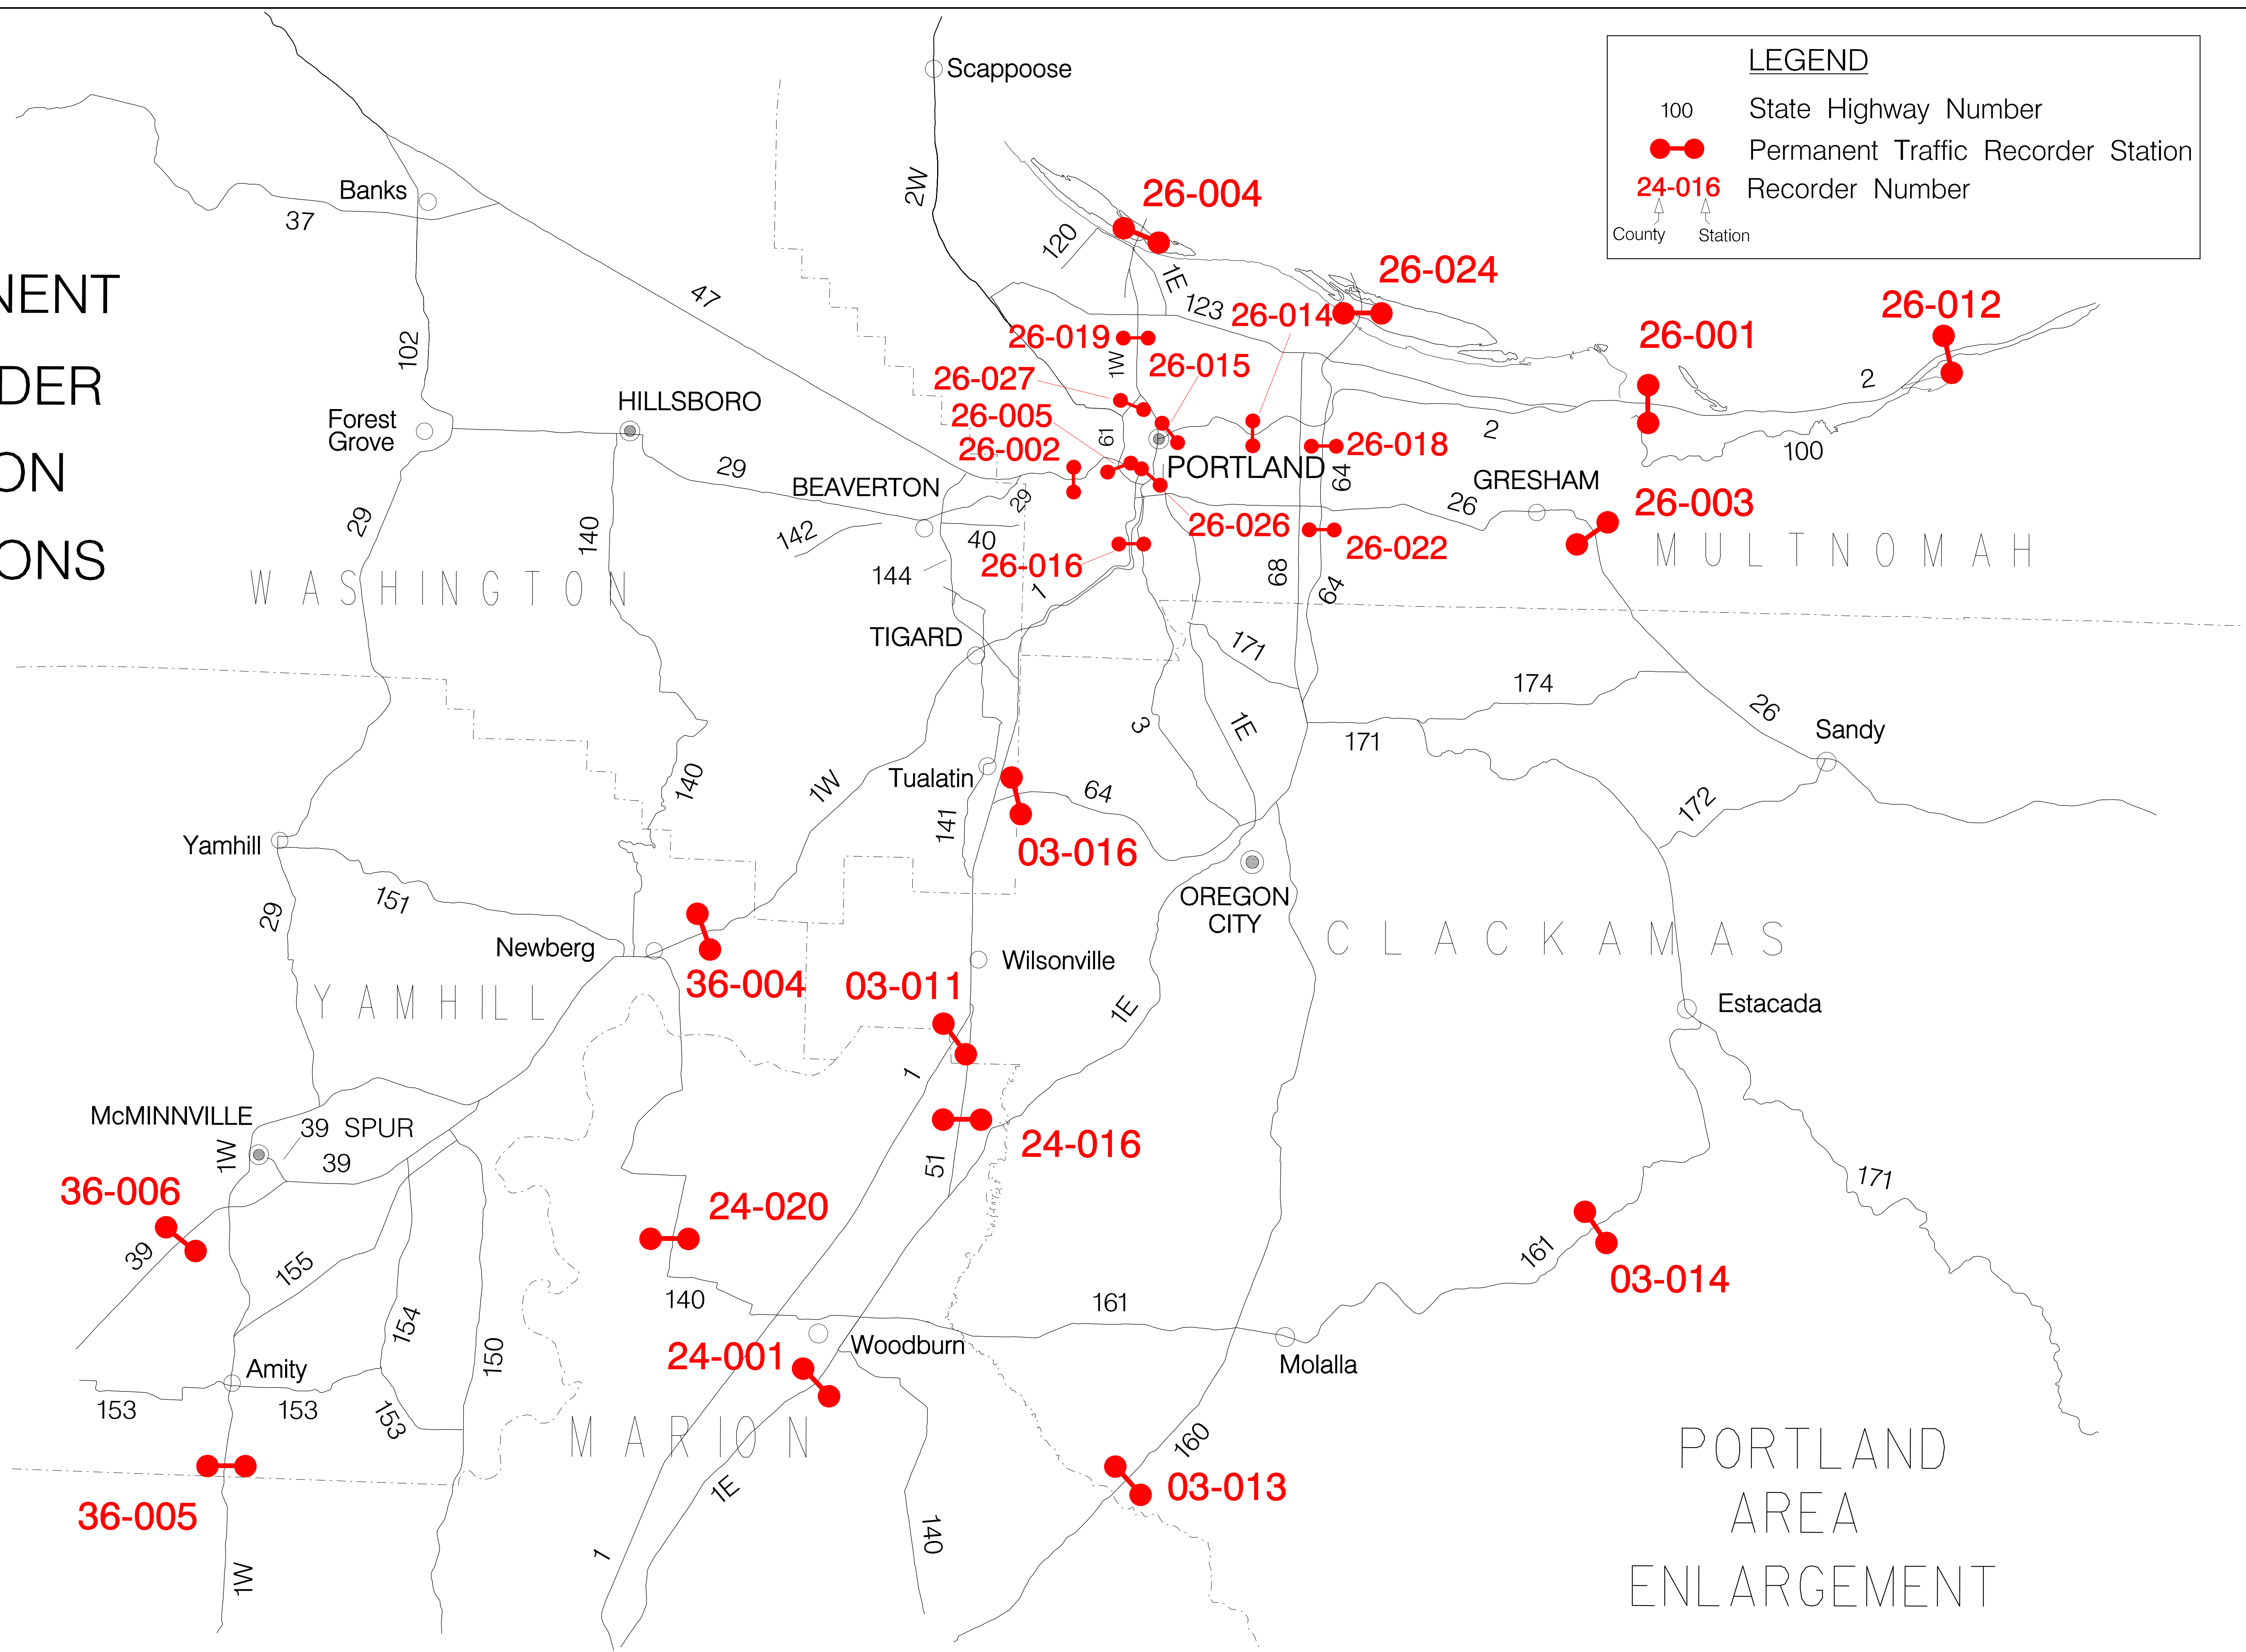

PERMANENT RECORDER STATION LOCATIONS

LEGEND

- 100 State Highway Number
- Permanent Traffic Recorder Station
- 24-016 Recorder Number

County Station

PORTLAND
AREA
ENLARGEMENT