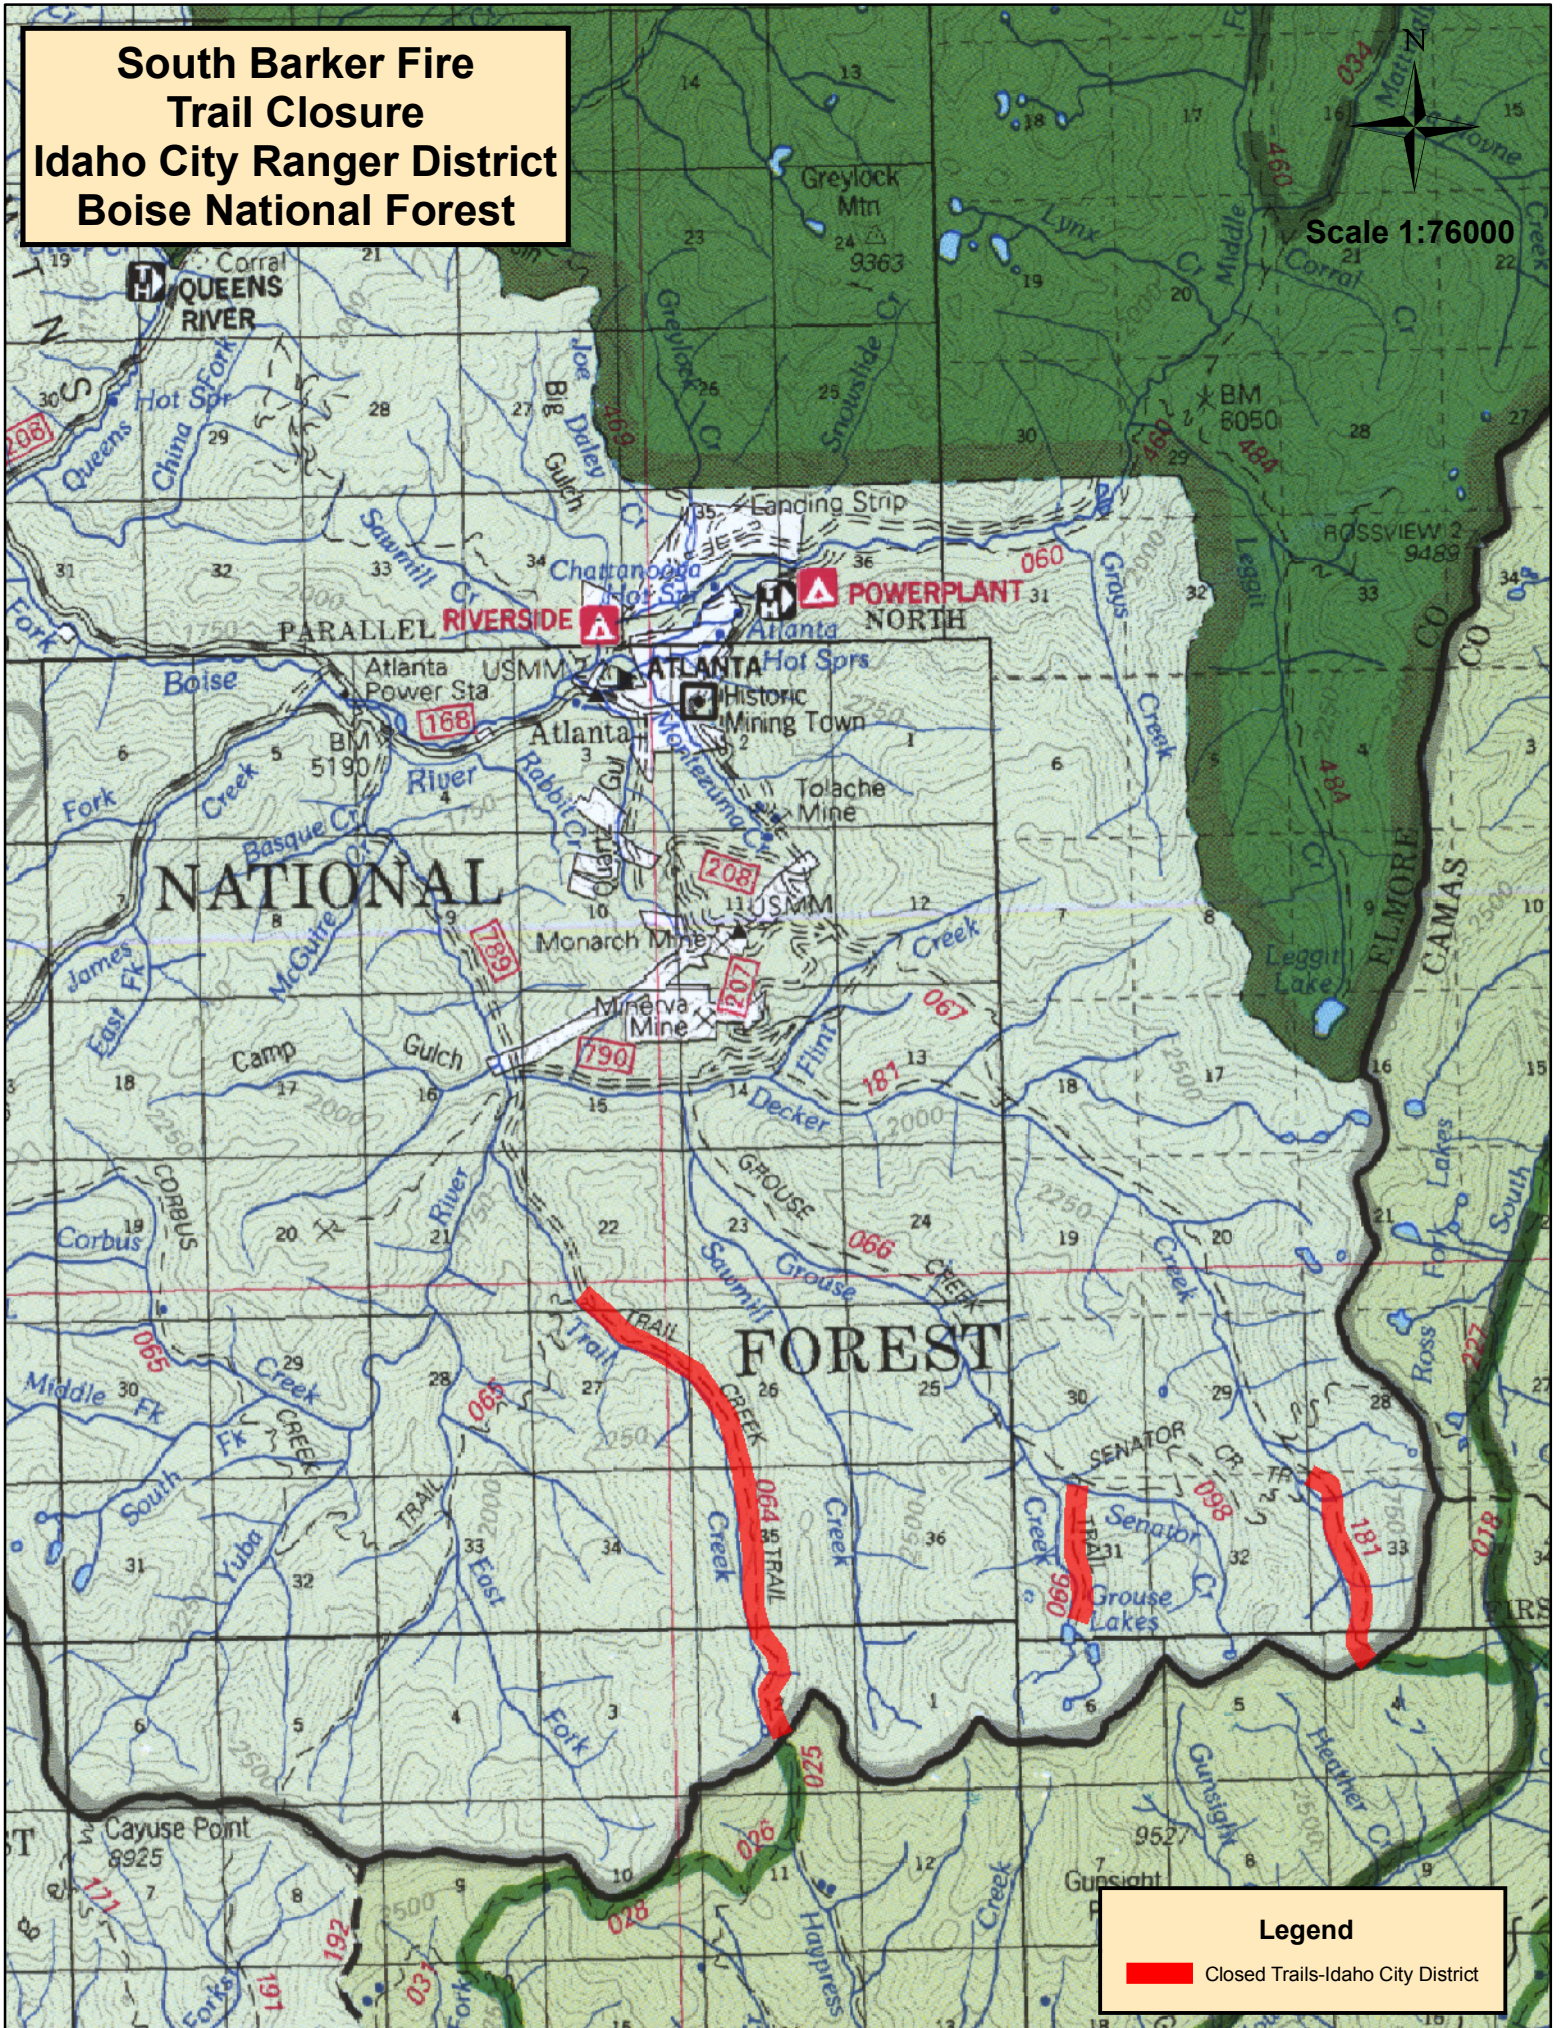

**South Barker Fire
Trail Closure
Idaho City Ranger District
Boise National Forest**

Scale 1:76000

Legend

 Closed Trails-Idaho City District