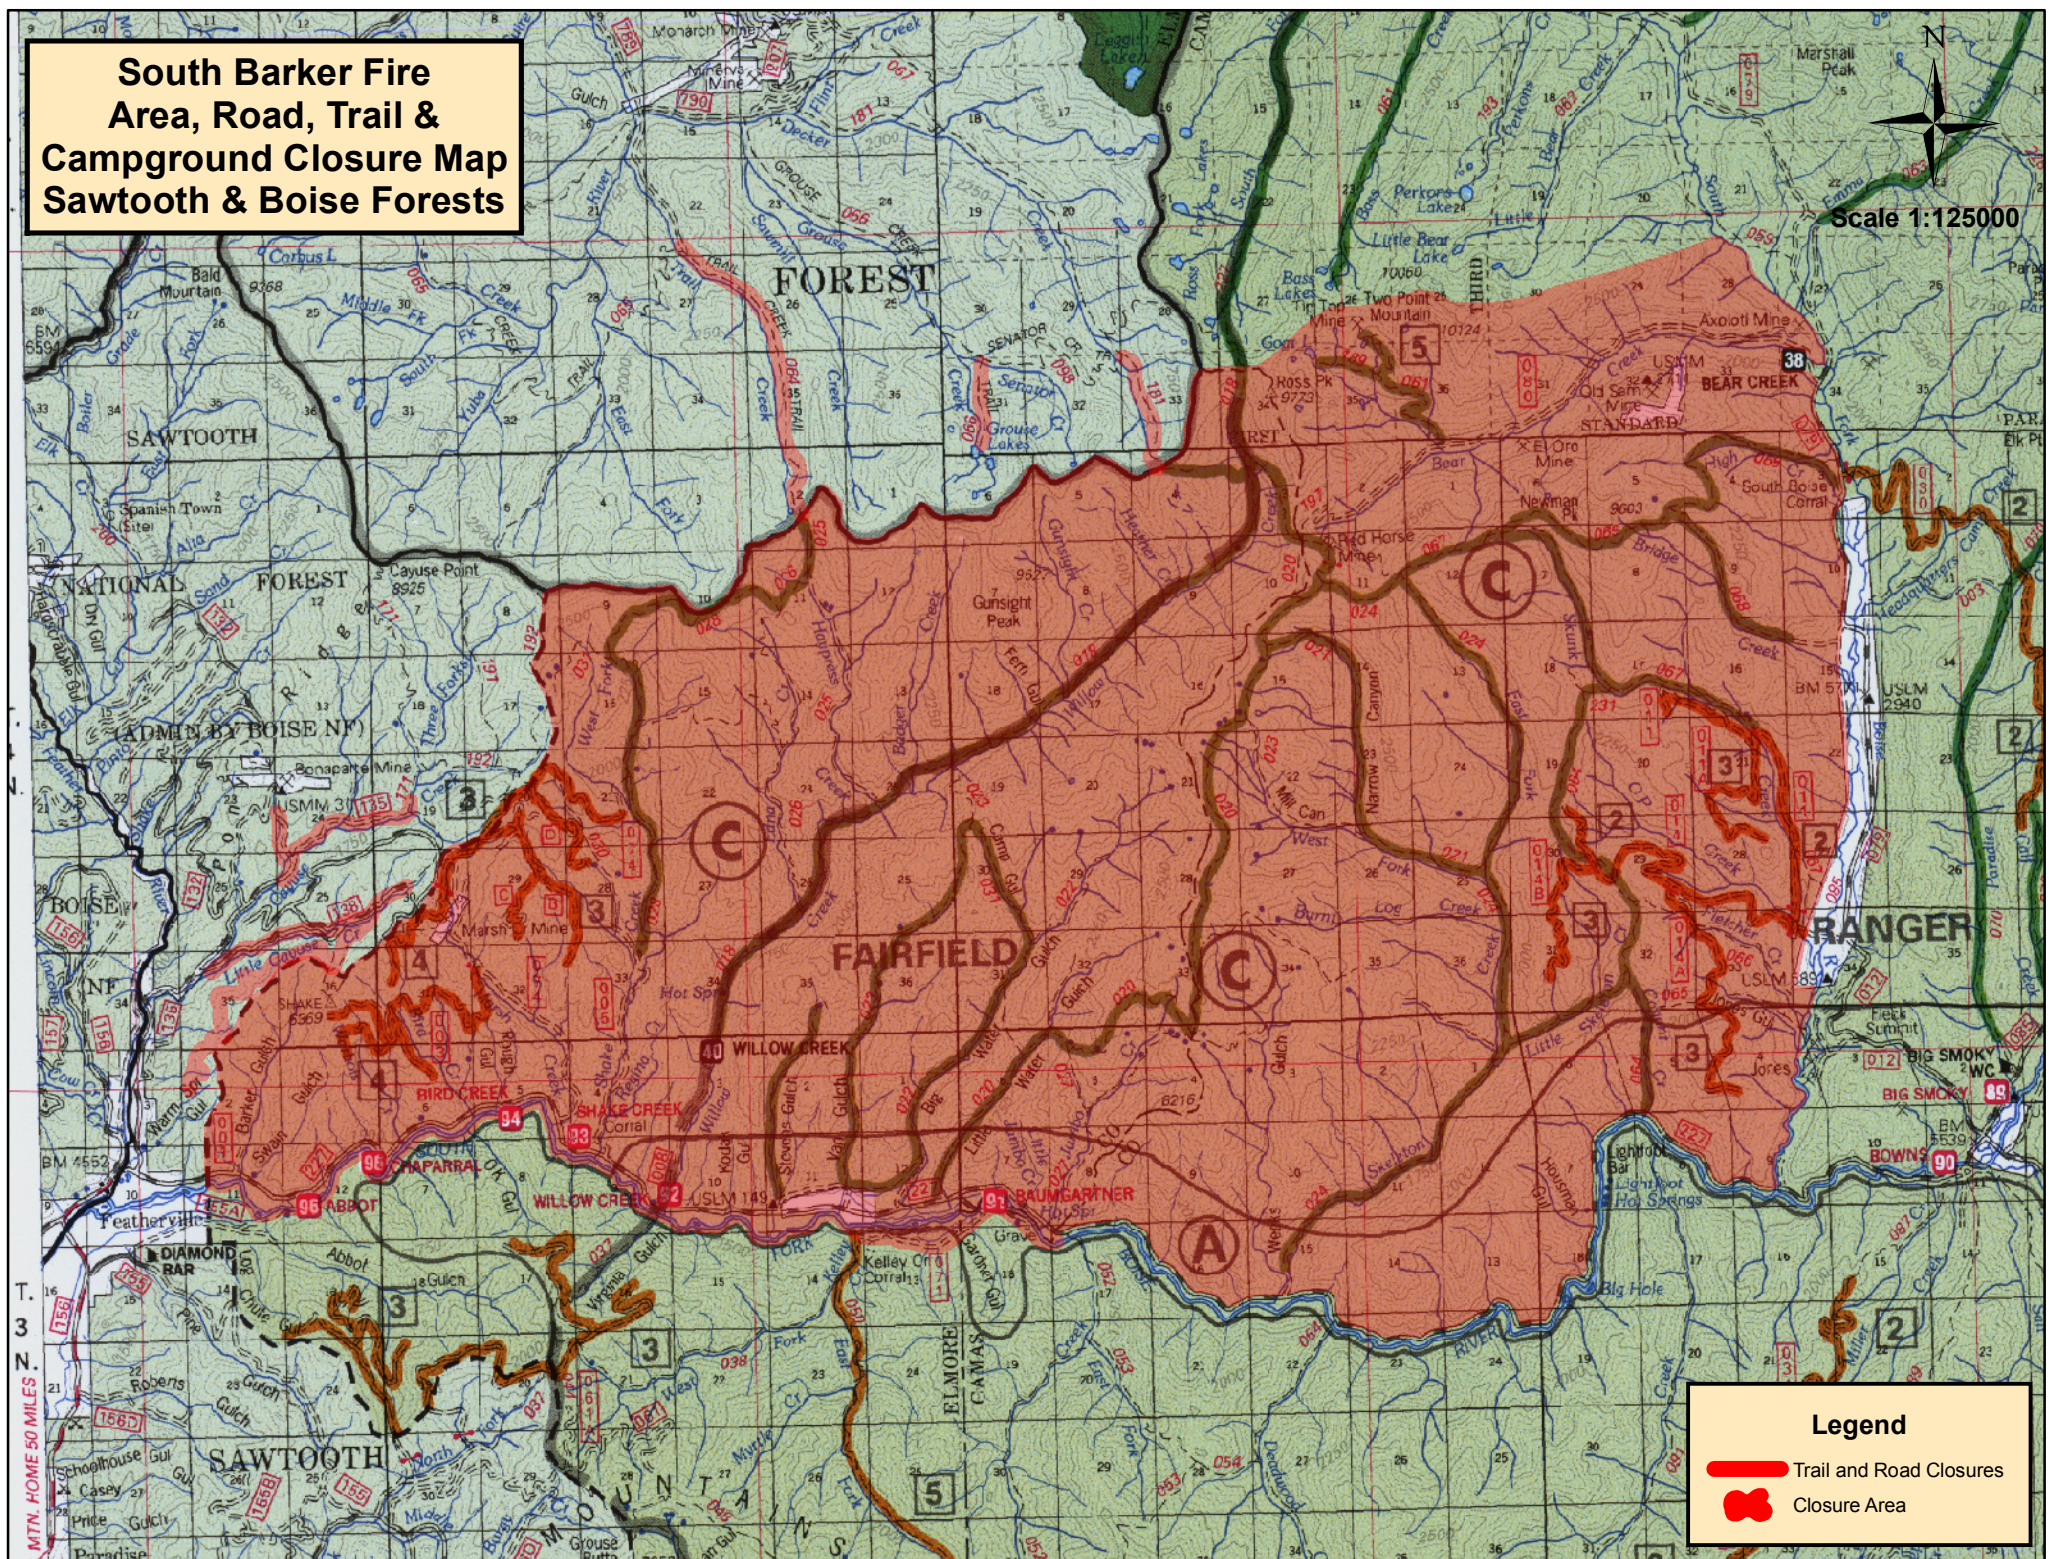

# South Barker Fire Area, Road, Trail & Campground Closure Map Sawtooth & Boise Forests

Scale 1:125000

**Legend**

-  Trail and Road Closures
-  Closure Area

T. 3 N.  
MTN. HOME 50 MILES