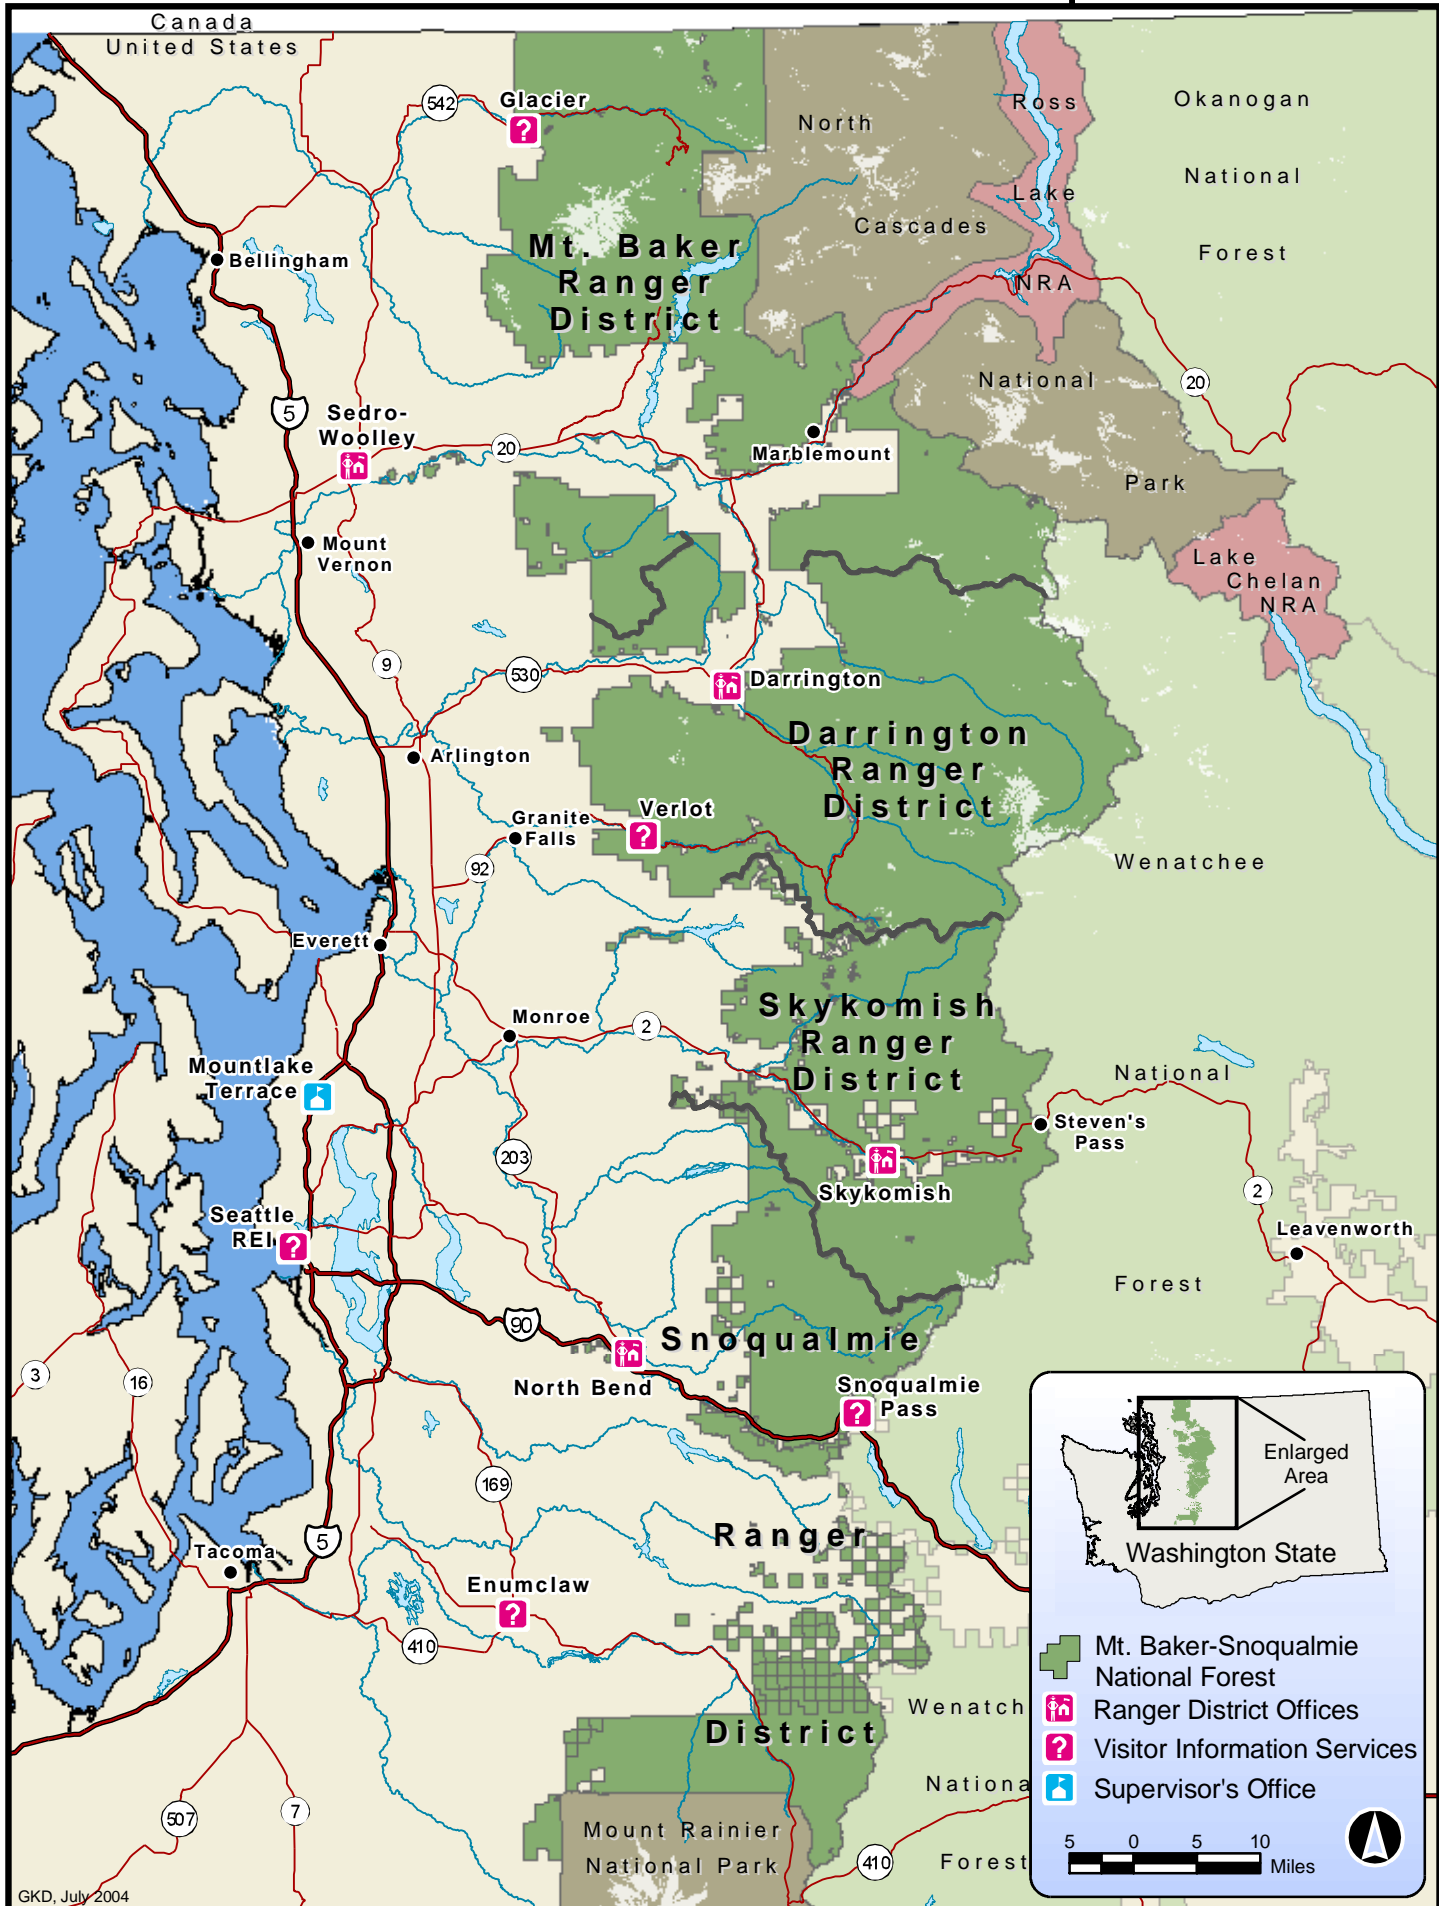

Mount Baker-Snoqualmie National Forest

Enlarged Area

Washington State

- Mt. Baker-Snoqualmie National Forest
- Ranger District Offices
- Visitor Information Services
- Supervisor's Office

5 0 5 10 Miles