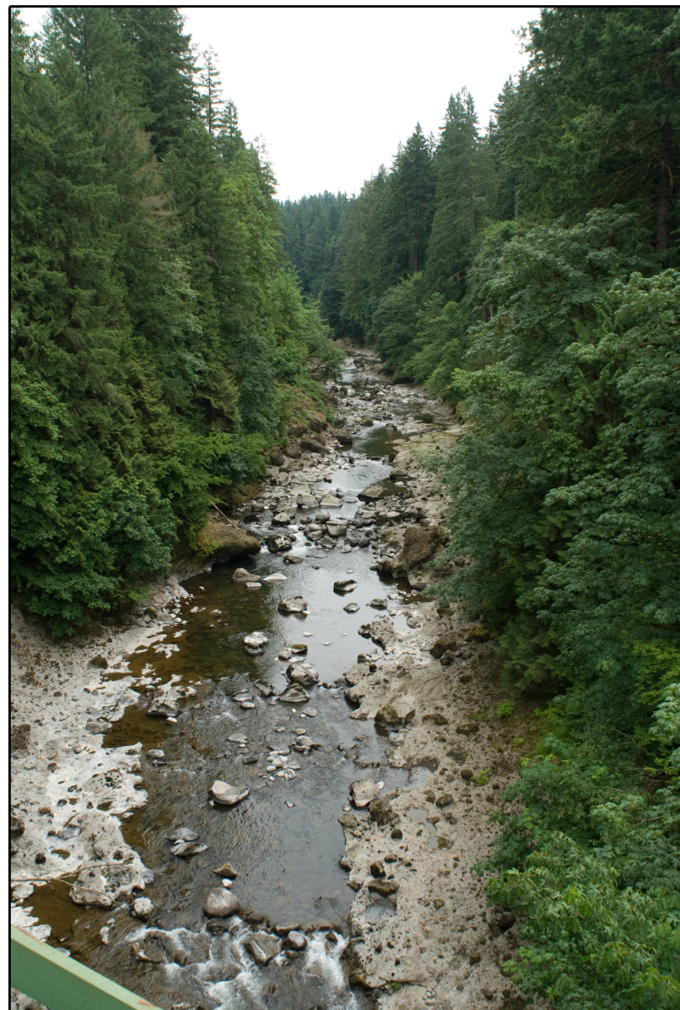

Sandy River at Revenue Bridge

view upstream

view downstream

Bull Run River at powerhouse

view upstream

view downstream

Marmot Dam Removal June 27, 2007

USDA Forest Service
Mt. Hood National Forest

Sandy River at Dodge Park - viewing upstream June 27, 2007

Sandy River at Troutdale Bridge; viewing upstream June 27, 2007

Sandy River at Stark St. bridge; viewing upstream June 27, 2007