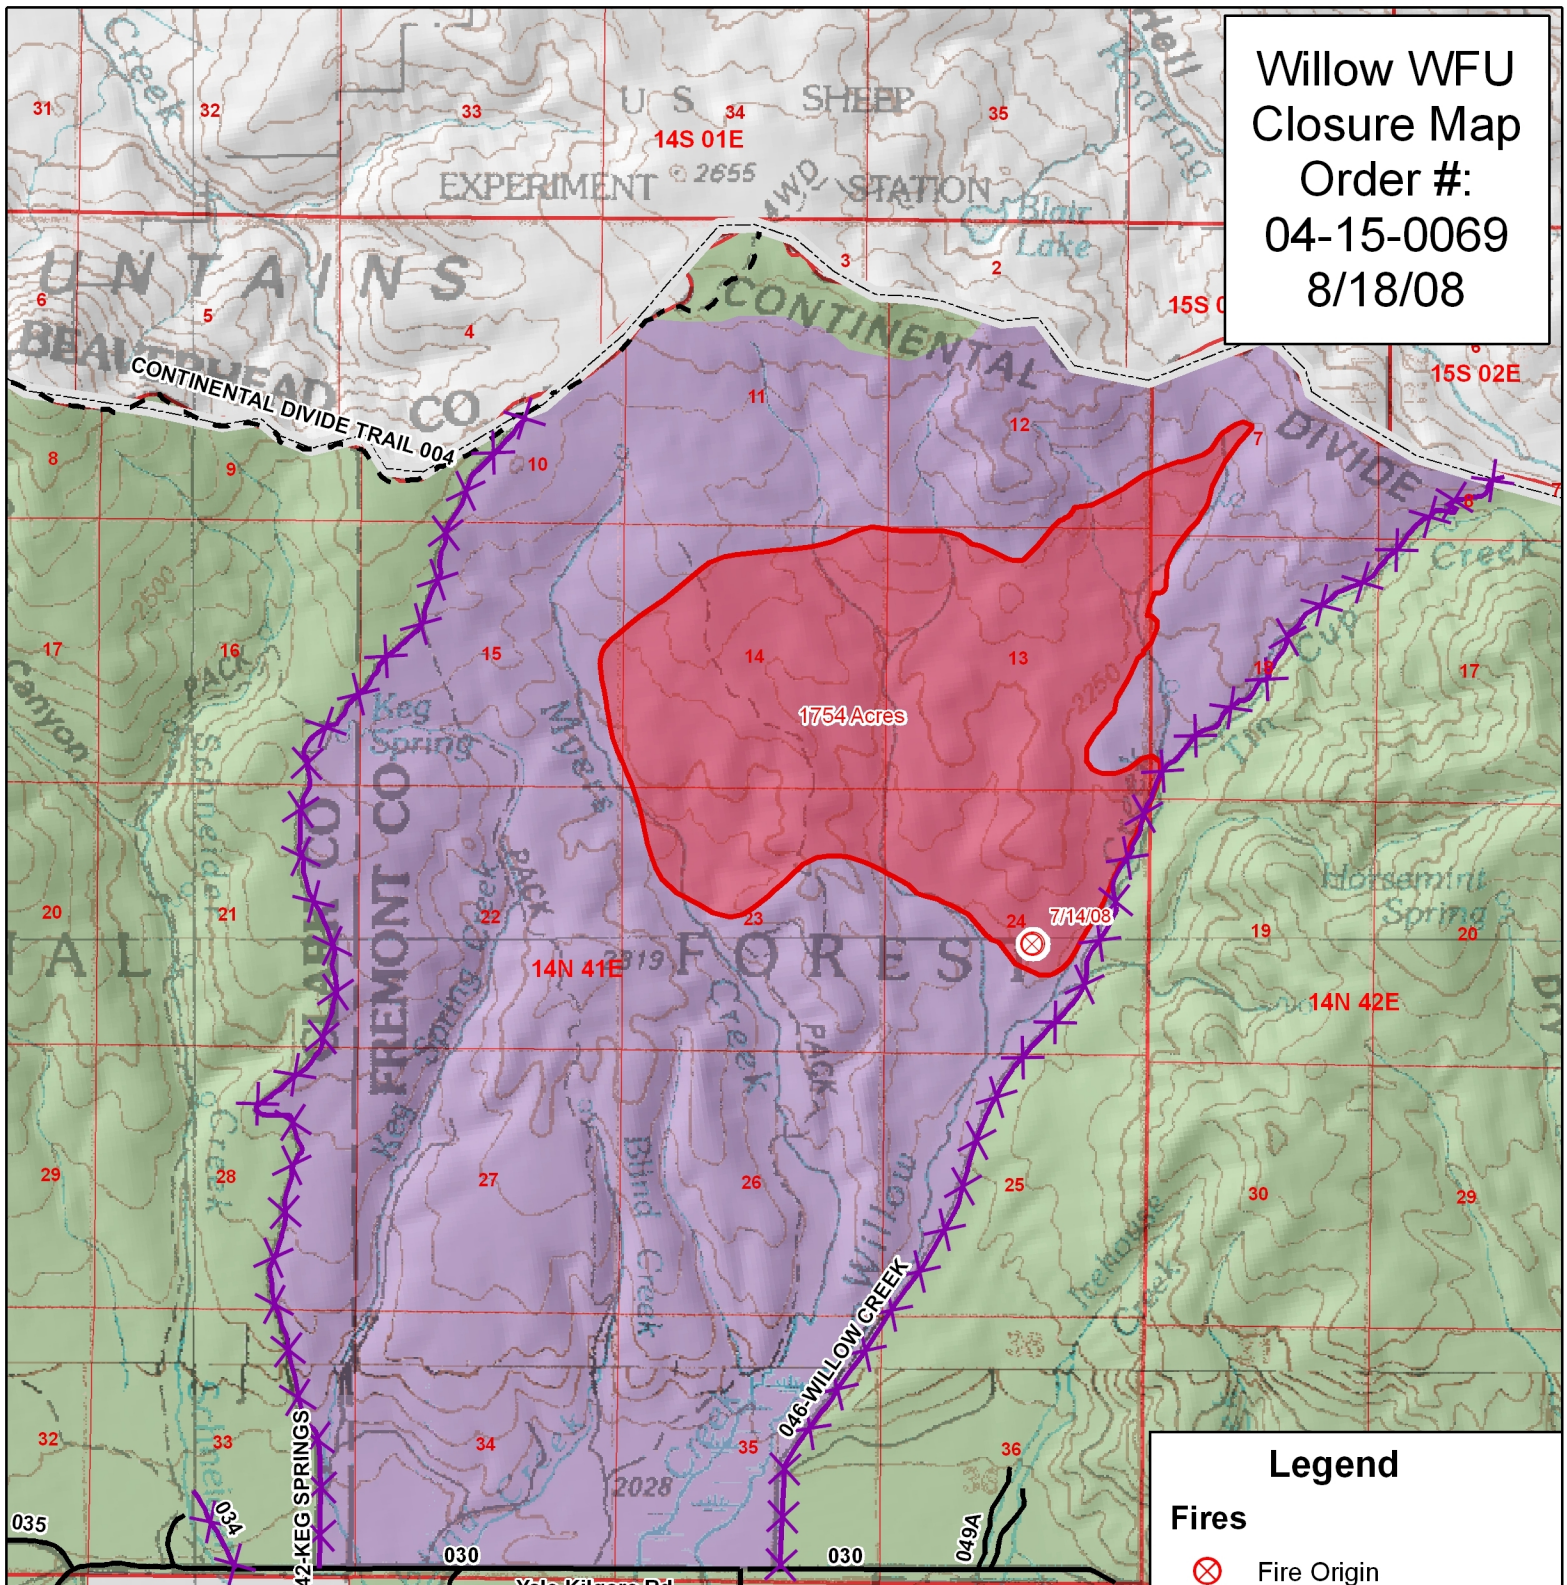

Willow WFU  
 Closure Map  
 Order #:  
 04-15-0069  
 8/18/08

### Legend

**Fires**

- ⊗ Fire Origin
- Red Area Willow WFU
- ⊗⊗⊗ Road Closure
- Purple Area Area Closure
- Green Area CTNF

**Transportation**

- Roads
- - - Trails

1:48,000  
 8/18/2008  
 UTMz12 NAD83  
 ZMuirbrook

0 0.25 0.5 0.75 1 Miles