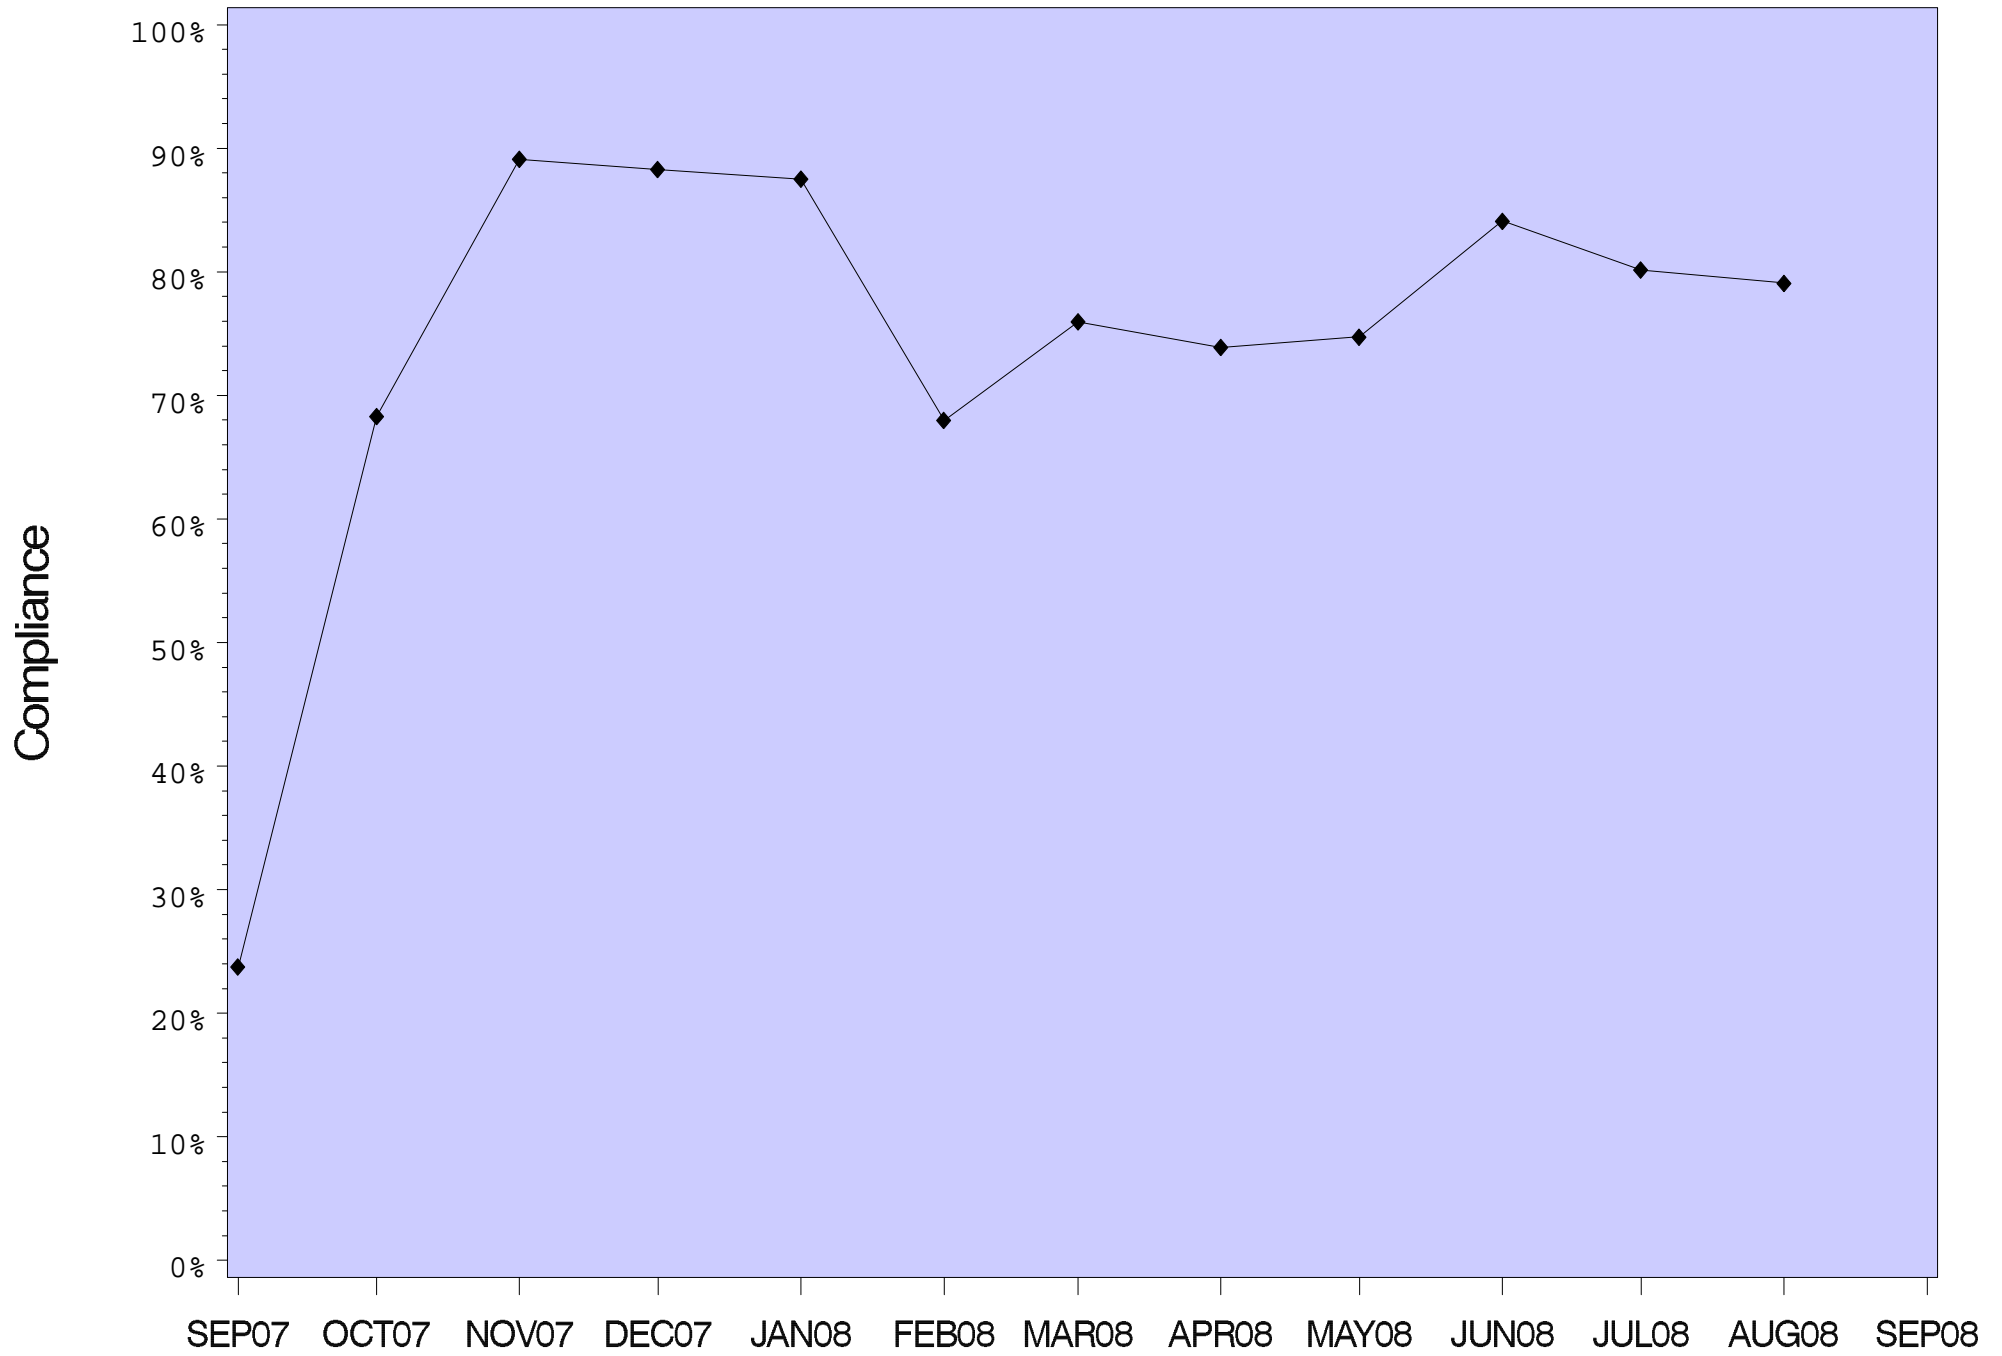

COFFEE CREEK CORRECTIONAL FACILITY

COLUMBIA RIVER CORRECTIONAL INSTITUTION

DEER RIDGE CORRECTIONAL INSTITUTION

EASTERN OREGON CORRECTIONAL INSTITUTION

MILL CREEK CORRECTIONAL FACILITY

OREGON STATE CORRECTIONAL INSTITUTION

OREGON STATE PENITENTIARY

POWDER RIVER CORRECTIONAL FACILITY

SHUTTER CREEK CORRECTIONAL INSTITUTION

SANTIAM CORRECTIONAL INSTITUTION

SOUTH FORK FOREST CAMP

SNAKE RIVER CORRECTIONAL INSTITUTION

TWO RIVERS CORRECTIONAL INSTITUTION