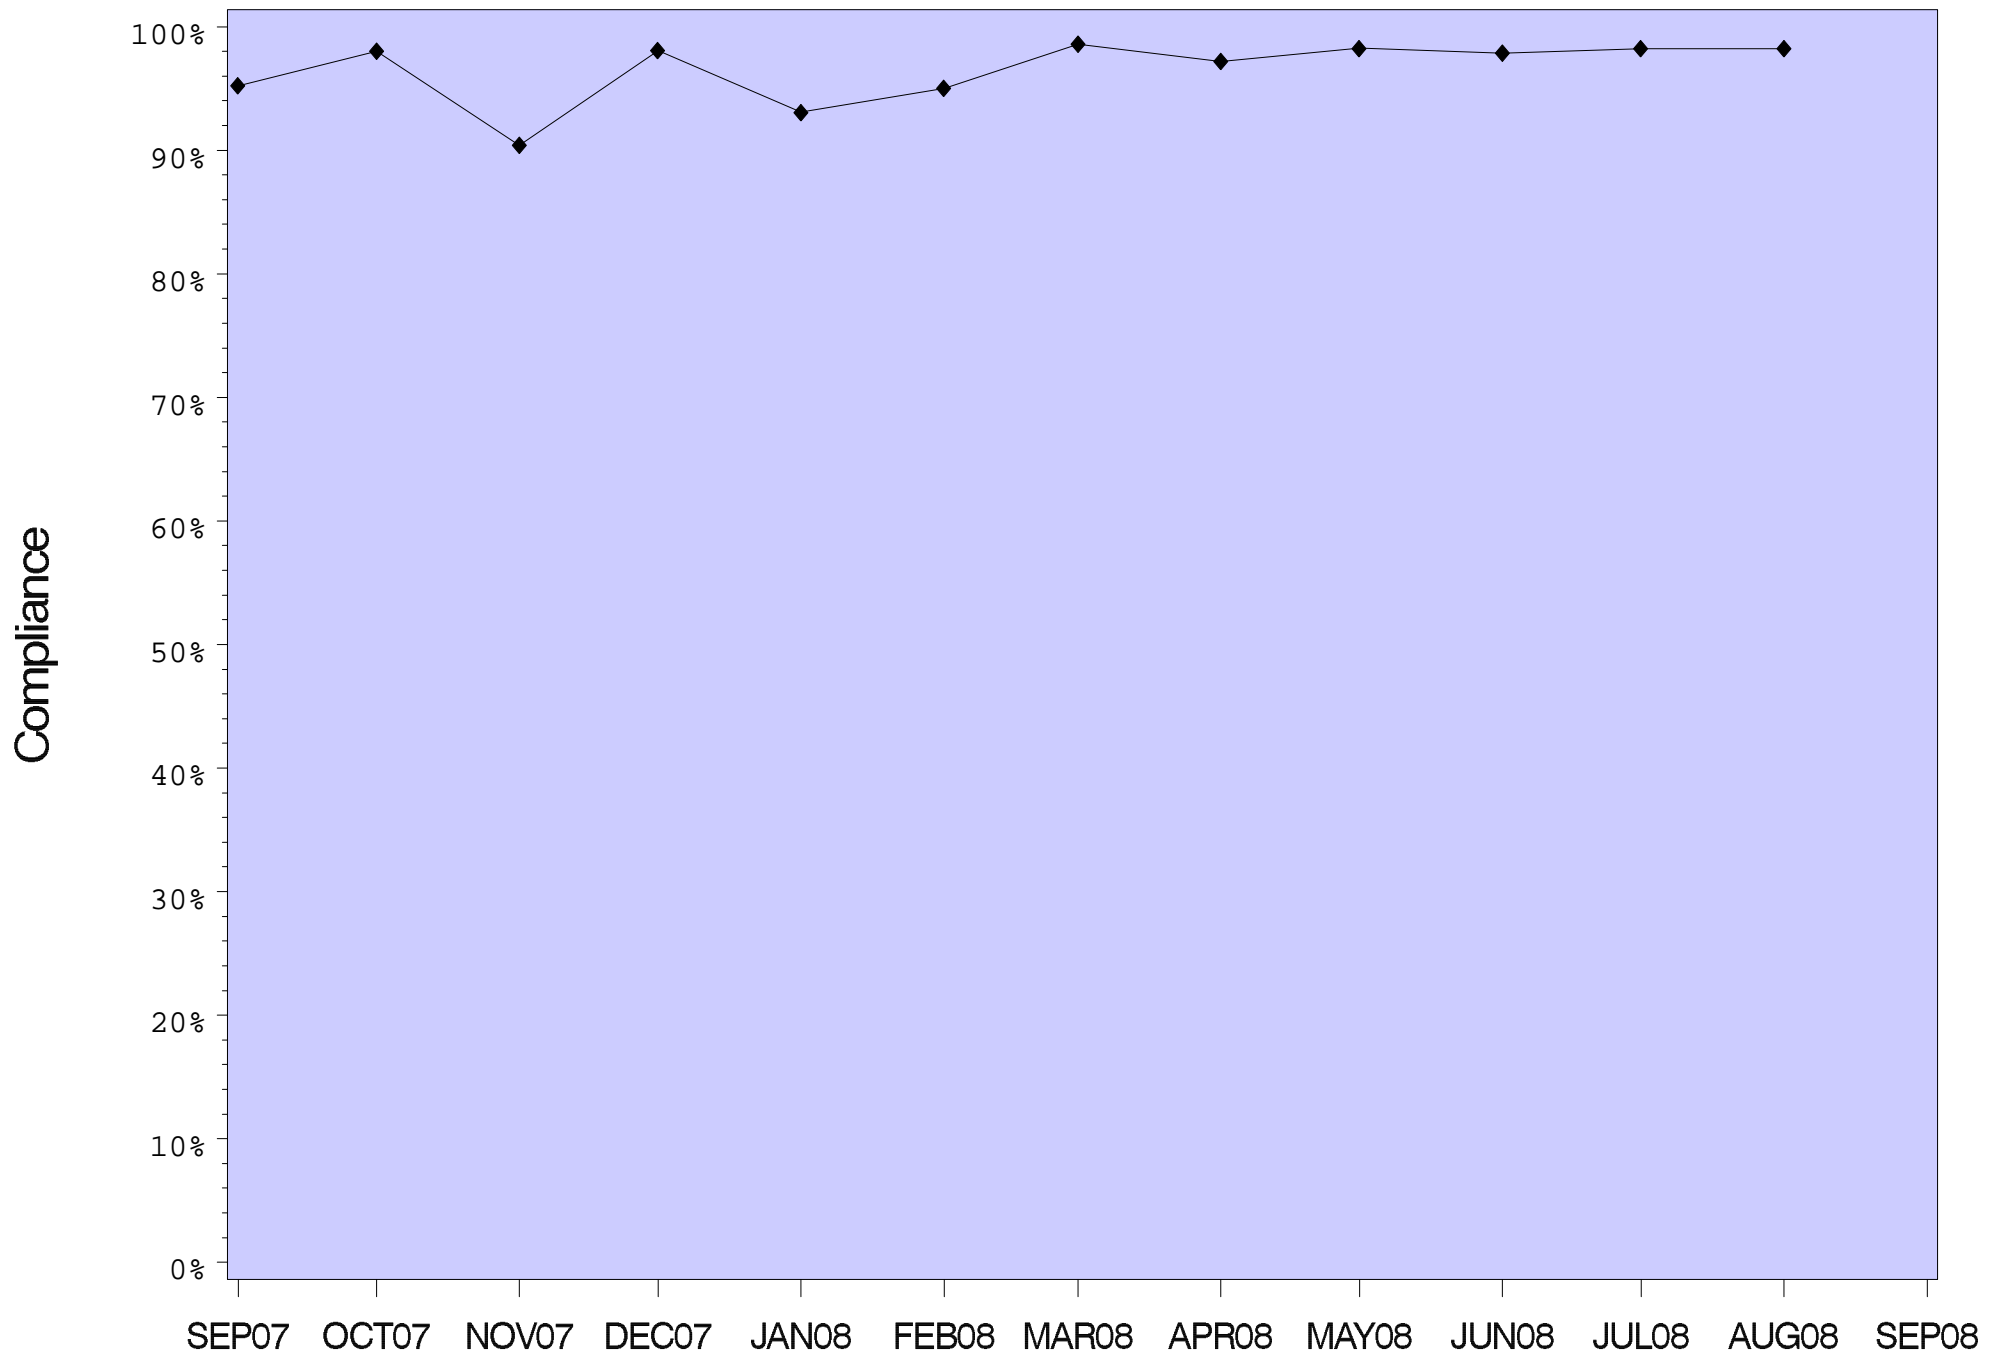

COFFEE CREEK CORRECTIONAL FACILITY

COLUMBIA RIVER CORRECTIONAL INSTITUTION

DEER RIDGE CORRECTIONAL INSTITUTION

EASTERN OREGON CORRECTIONAL INSTITUTION

MILL CREEK CORRECTIONAL FACILITY

OREGON STATE CORRECTIONAL INSTITUTION

OREGON STATE PENITENTIARY

POWDER RIVER CORRECTIONAL FACILITY

SHUTTER CREEK CORRECTIONAL INSTITUTION

SANTIAM CORRECTIONAL INSTITUTION

SOUTH FORK FOREST CAMP

SNAKE RIVER CORRECTIONAL INSTITUTION

TWO RIVERS CORRECTIONAL INSTITUTION