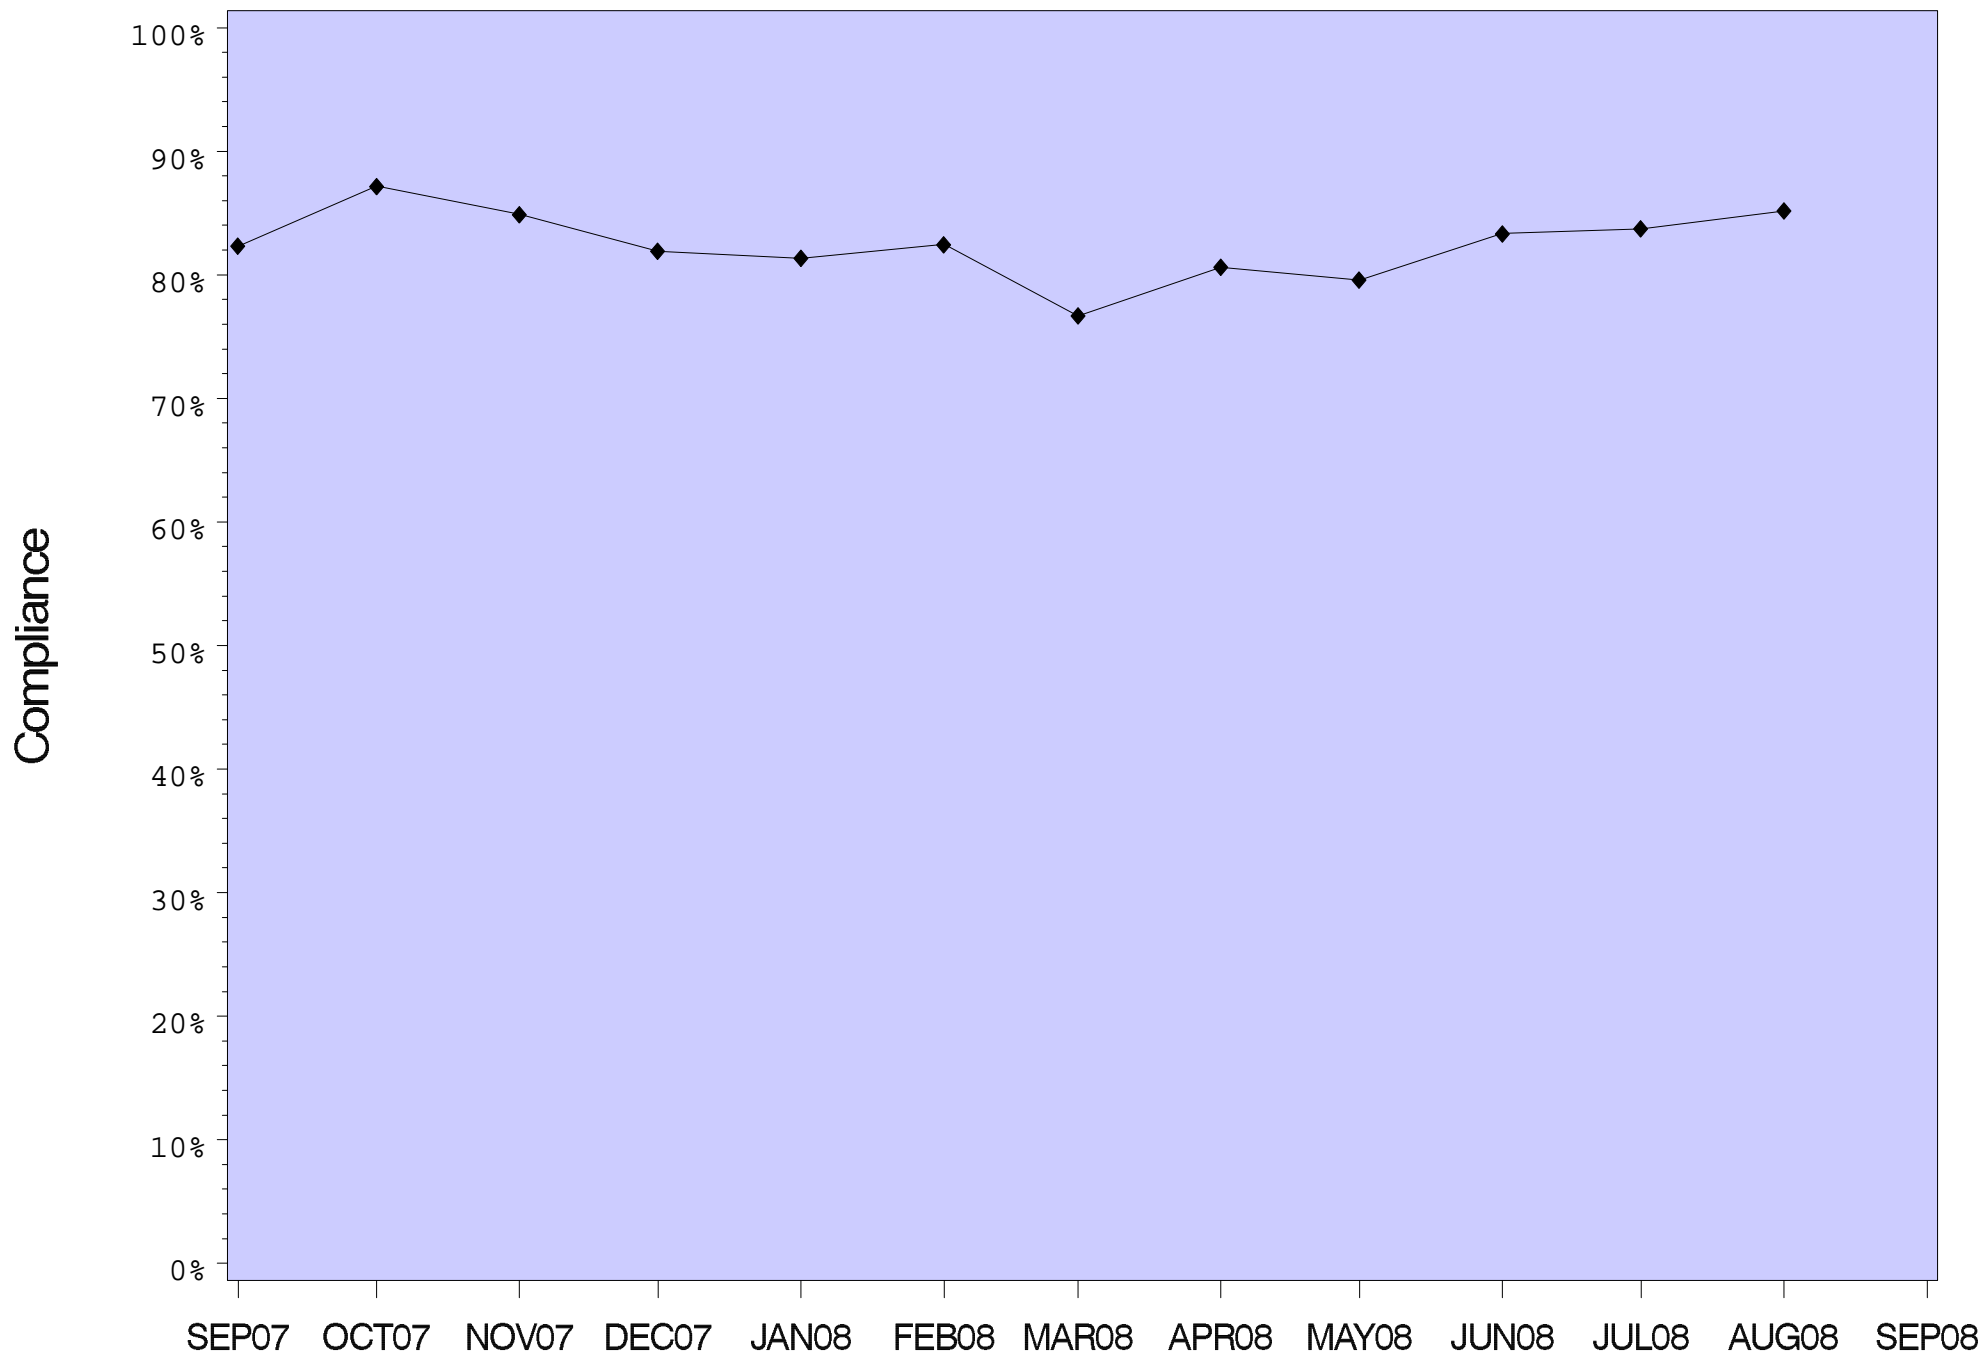

COFFEE CREEK CORRECTIONAL FACILITY

COLUMBIA RIVER CORRECTIONAL INSTITUTION

DEER RIDGE CORRECTIONAL INSTITUTION

EASTERN OREGON CORRECTIONAL INSTITUTION

MILL CREEK CORRECTIONAL FACILITY

OREGON STATE CORRECTIONAL INSTITUTION

OREGON STATE PENITENTIARY

POWDER RIVER CORRECTIONAL FACILITY

SHUTTER CREEK CORRECTIONAL INSTITUTION

SANTIAM CORRECTIONAL INSTITUTION

SOUTH FORK FOREST CAMP

SNAKE RIVER CORRECTIONAL INSTITUTION

TWO RIVERS CORRECTIONAL INSTITUTION