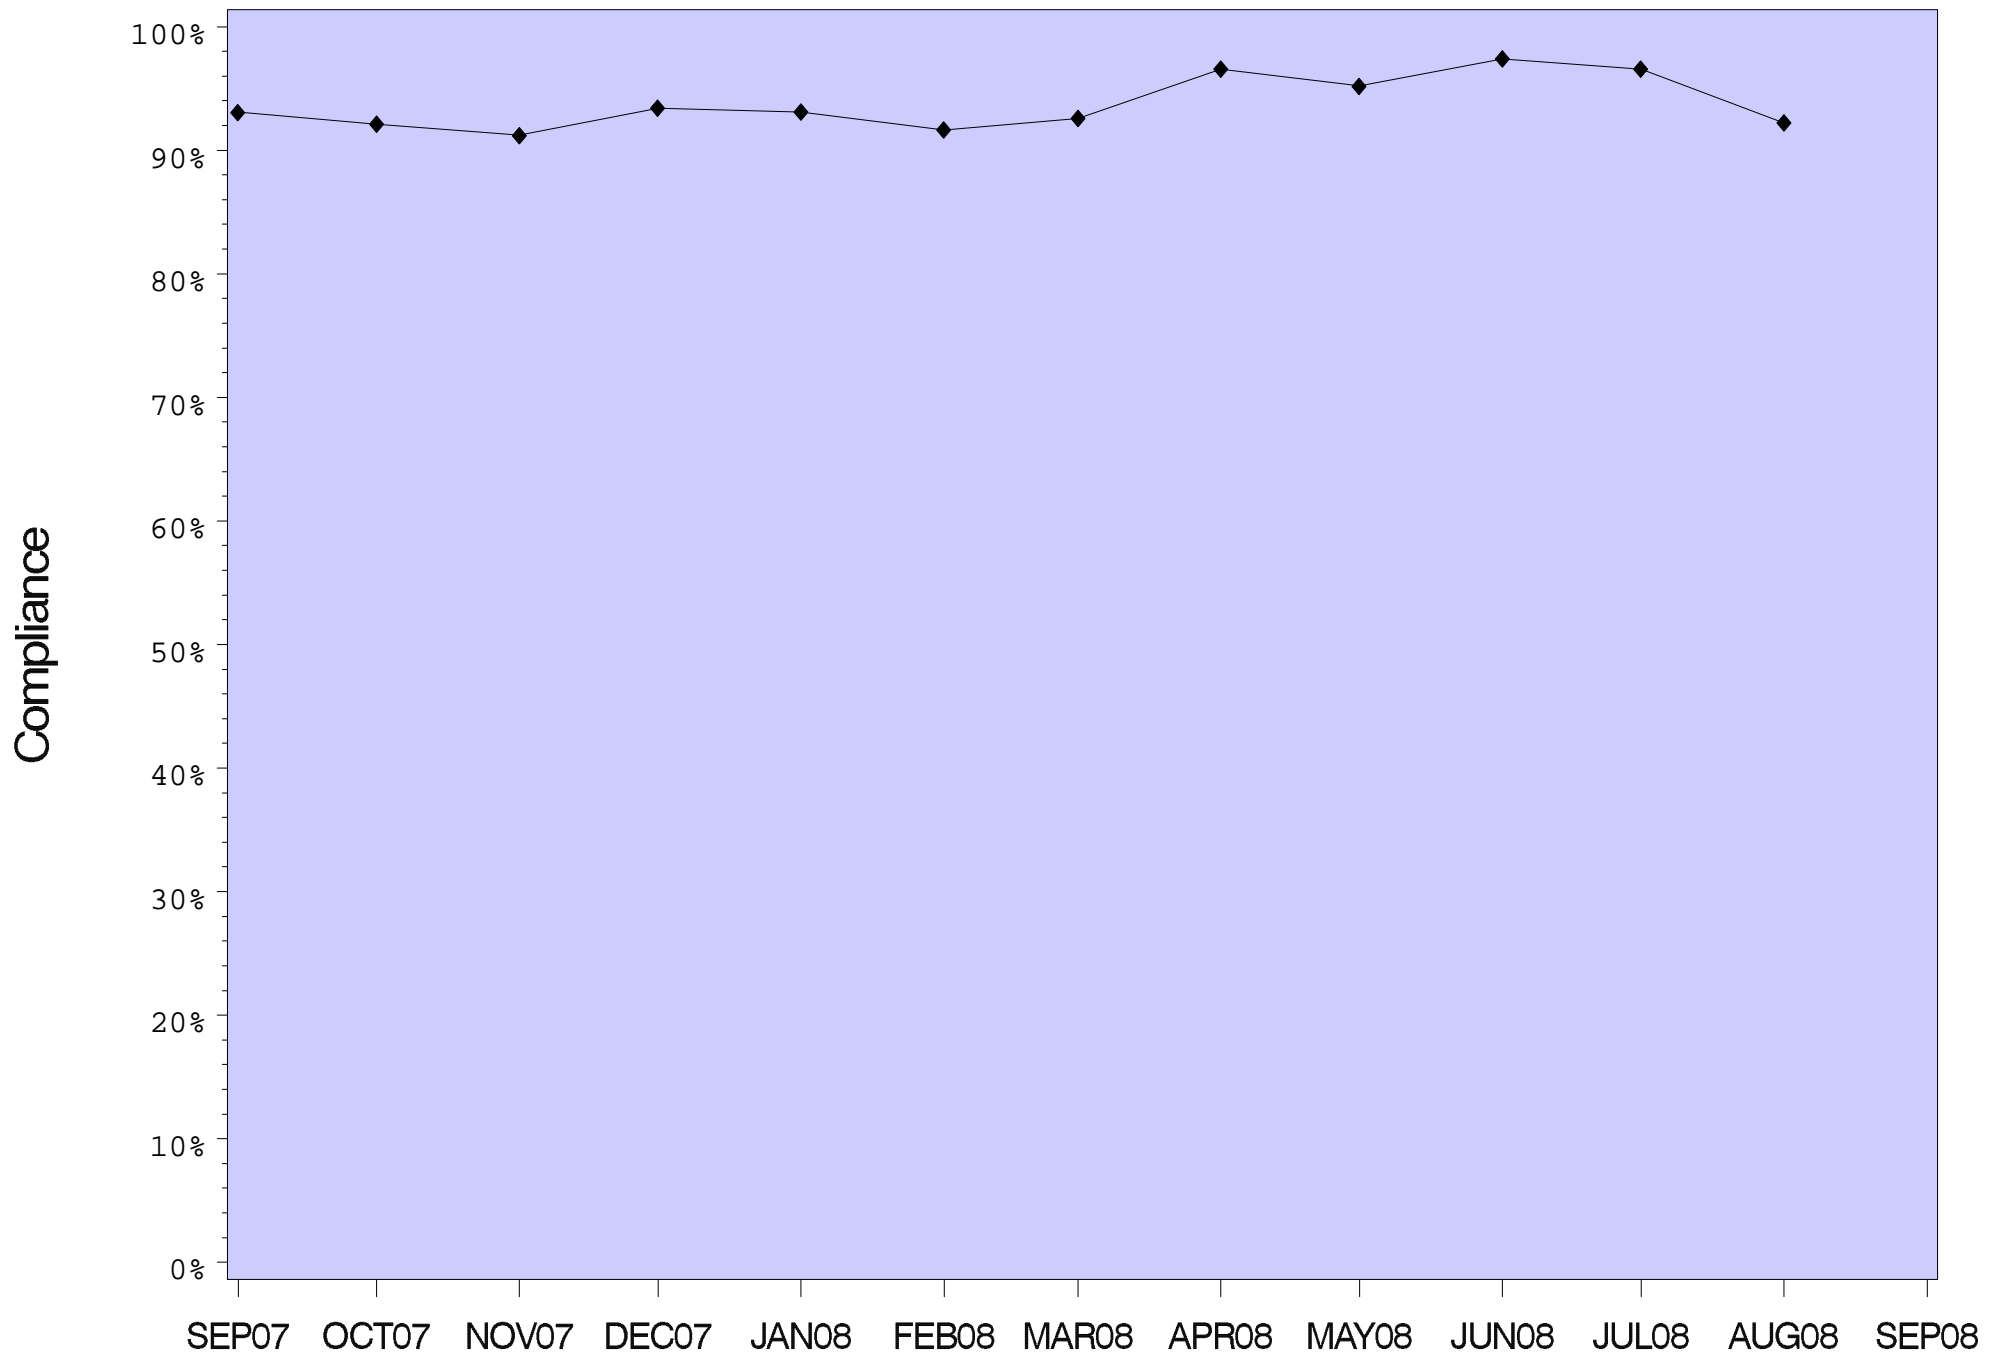

COFFEE CREEK CORRECTIONAL FACILITY

COLUMBIA RIVER CORRECTIONAL INSTITUTION

DEER RIDGE CORRECTIONAL INSTITUTION

EASTERN OREGON CORRECTIONAL INSTITUTION

MILL CREEK CORRECTIONAL FACILITY

OREGON STATE CORRECTIONAL INSTITUTION

OREGON STATE PENITENTIARY

POWDER RIVER CORRECTIONAL FACILITY

SHUTTER CREEK CORRECTIONAL INSTITUTION

SANTIAM CORRECTIONAL INSTITUTION

SOUTH FORK FOREST CAMP

SNAKE RIVER CORRECTIONAL INSTITUTION

TWO RIVERS CORRECTIONAL INSTITUTION