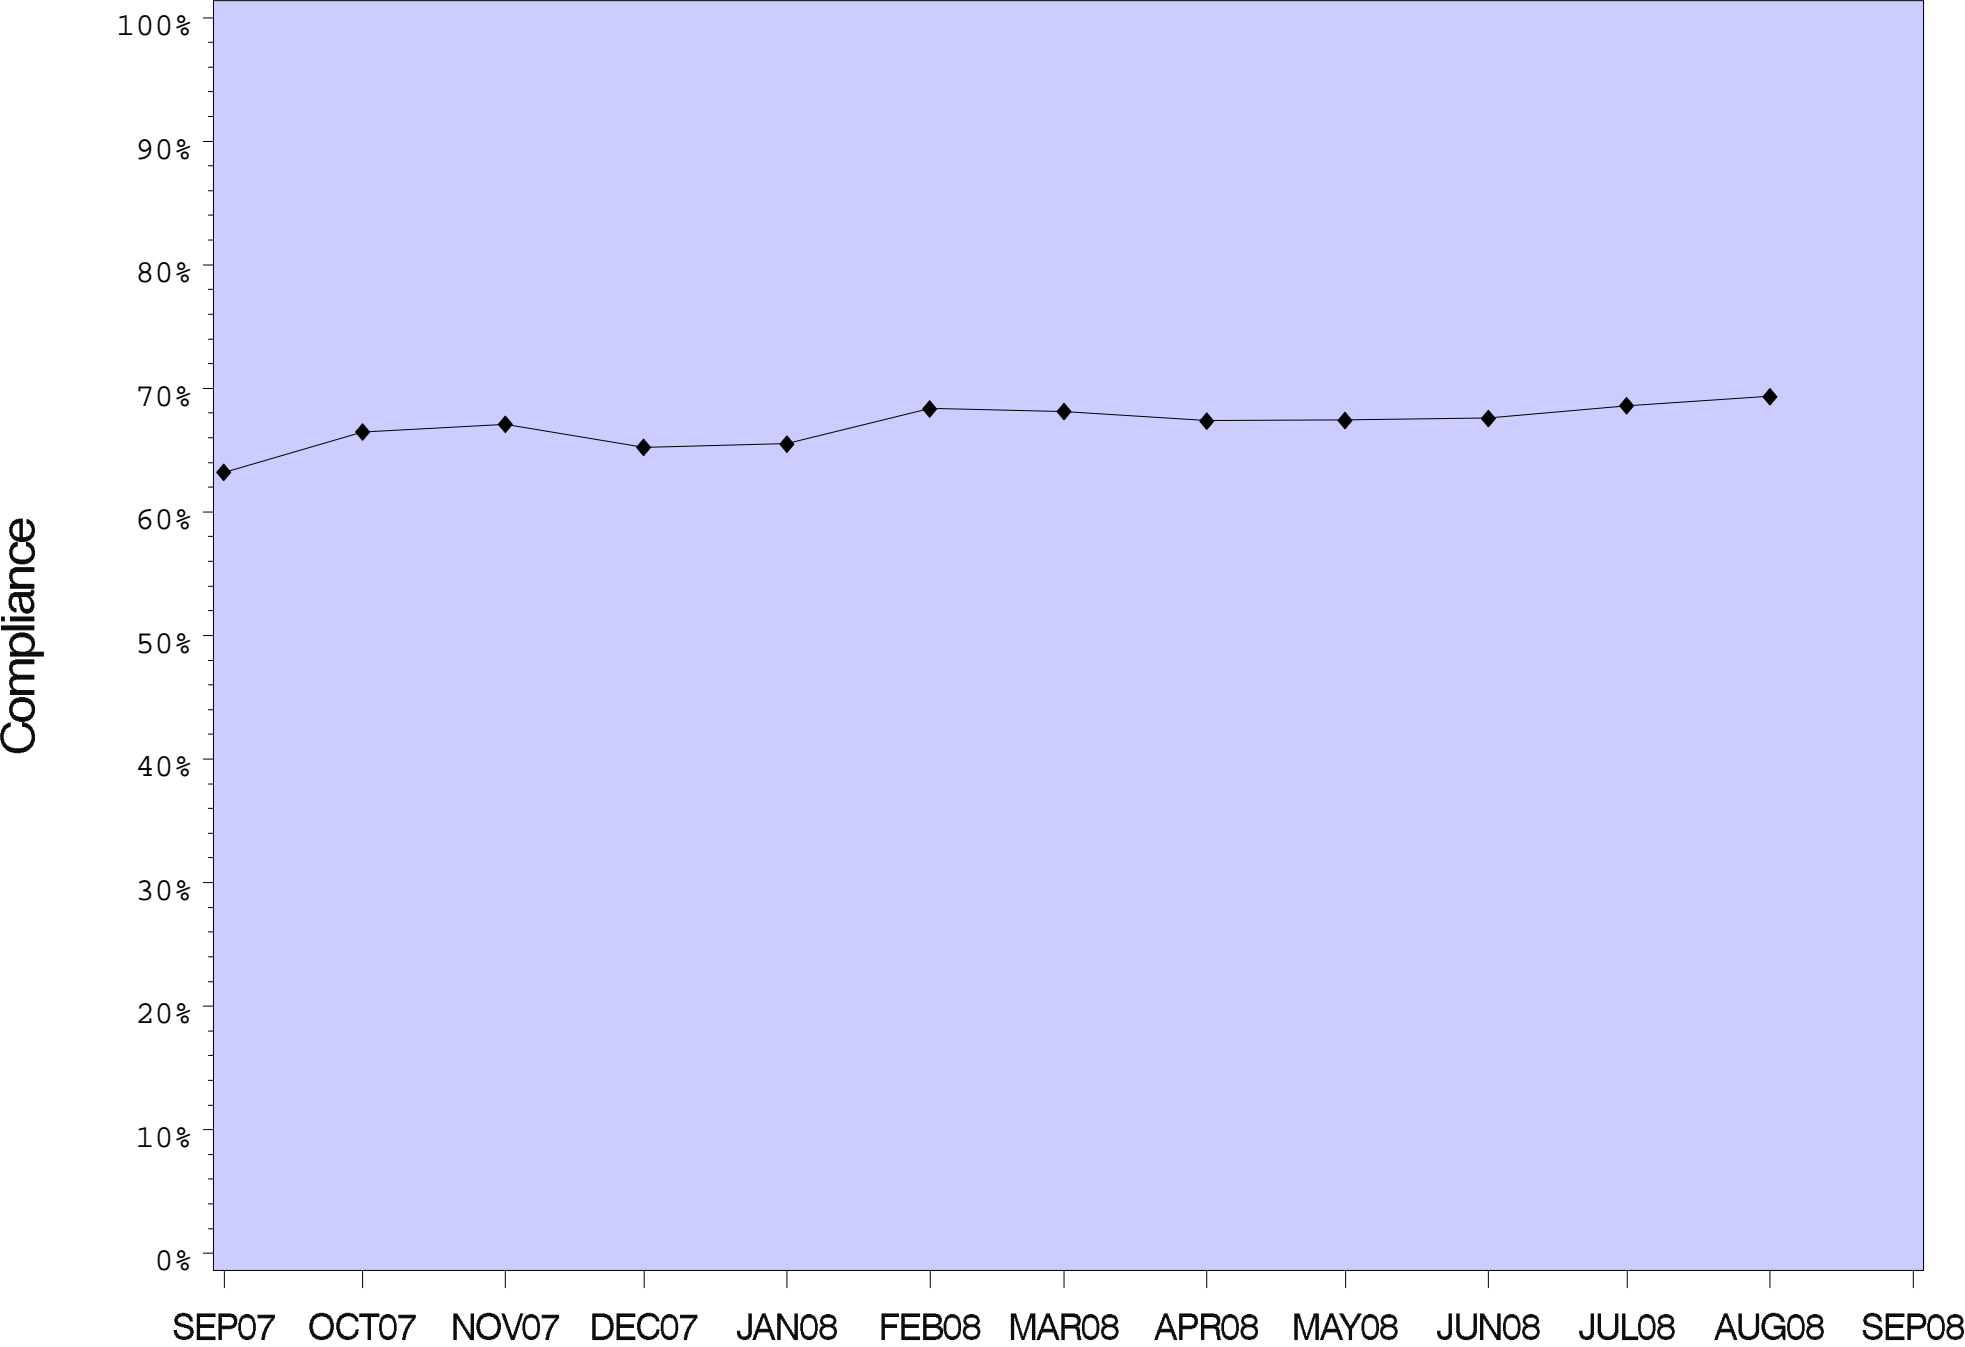

COFFEE CREEK CORRECTIONAL FACILITY

COLUMBIA RIVER CORRECTIONAL INSTITUTION

DEER RIDGE CORRECTIONAL INSTITUTION

EASTERN OREGON CORRECTIONAL INSTITUTION

MILL CREEK CORRECTIONAL FACILITY

OREGON STATE CORRECTIONAL INSTITUTION

OREGON STATE PENITENTIARY

POWDER RIVER CORRECTIONAL FACILITY

SHUTTER CREEK CORRECTIONAL INSTITUTION

SANTIAM CORRECTIONAL INSTITUTION

SOUTH FORK FOREST CAMP

SNAKE RIVER CORRECTIONAL INSTITUTION

TWO RIVERS CORRECTIONAL INSTITUTION