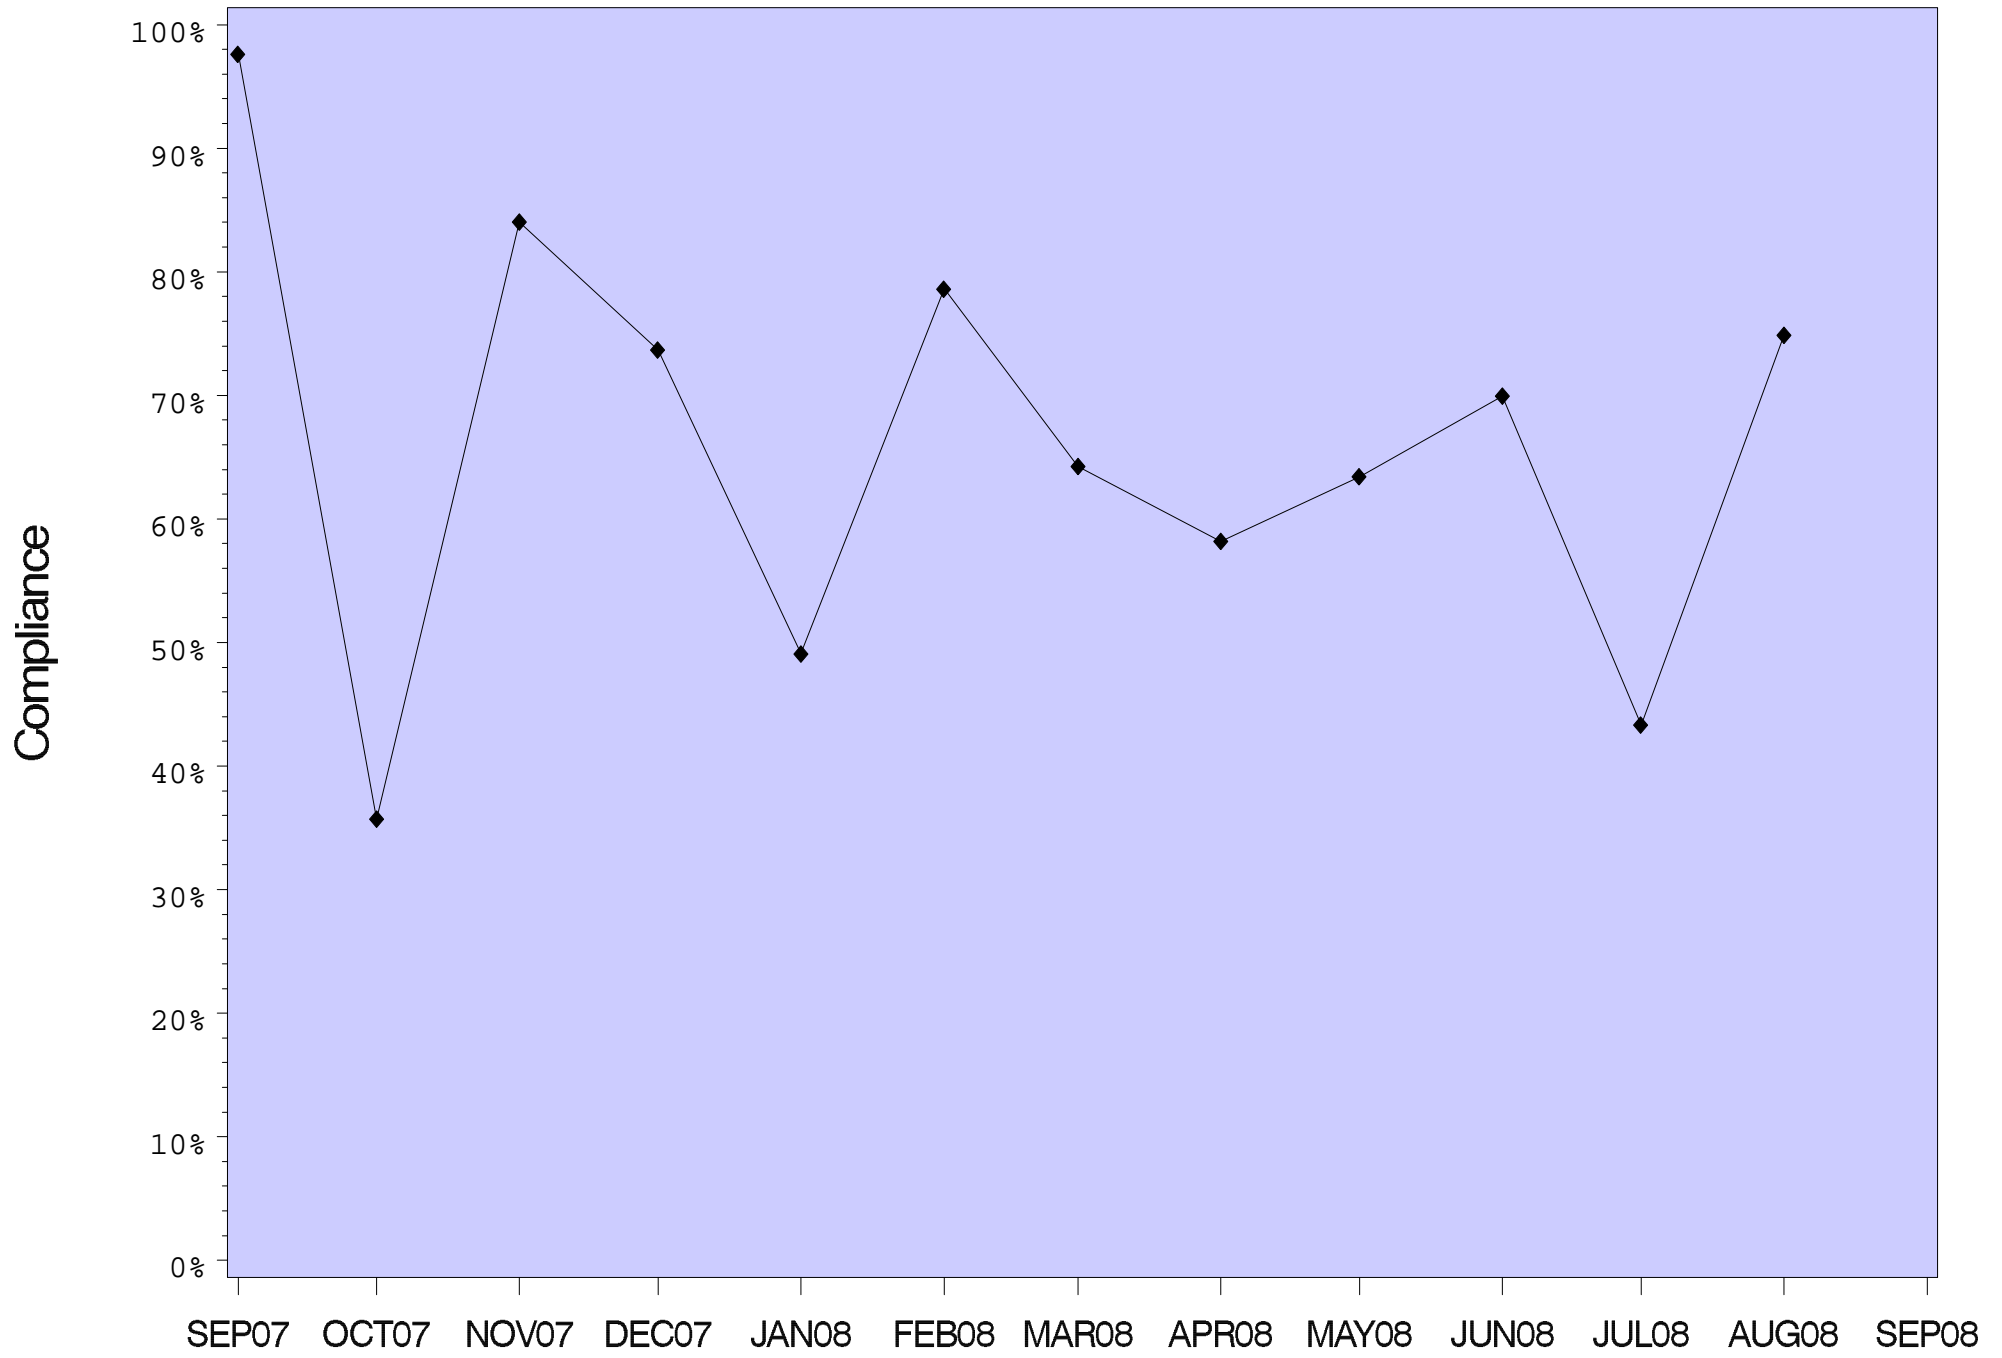

OREGON STATE PENITENTIARY

POWDER RIVER CORRECTIONAL FACILITY

SHUTTER CREEK CORRECTIONAL INSTITUTION

SANTIAM CORRECTIONAL INSTITUTION

SOUTH FORK FOREST CAMP

SNAKE RIVER CORRECTIONAL INSTITUTION

TWO RIVERS CORRECTIONAL INSTITUTION