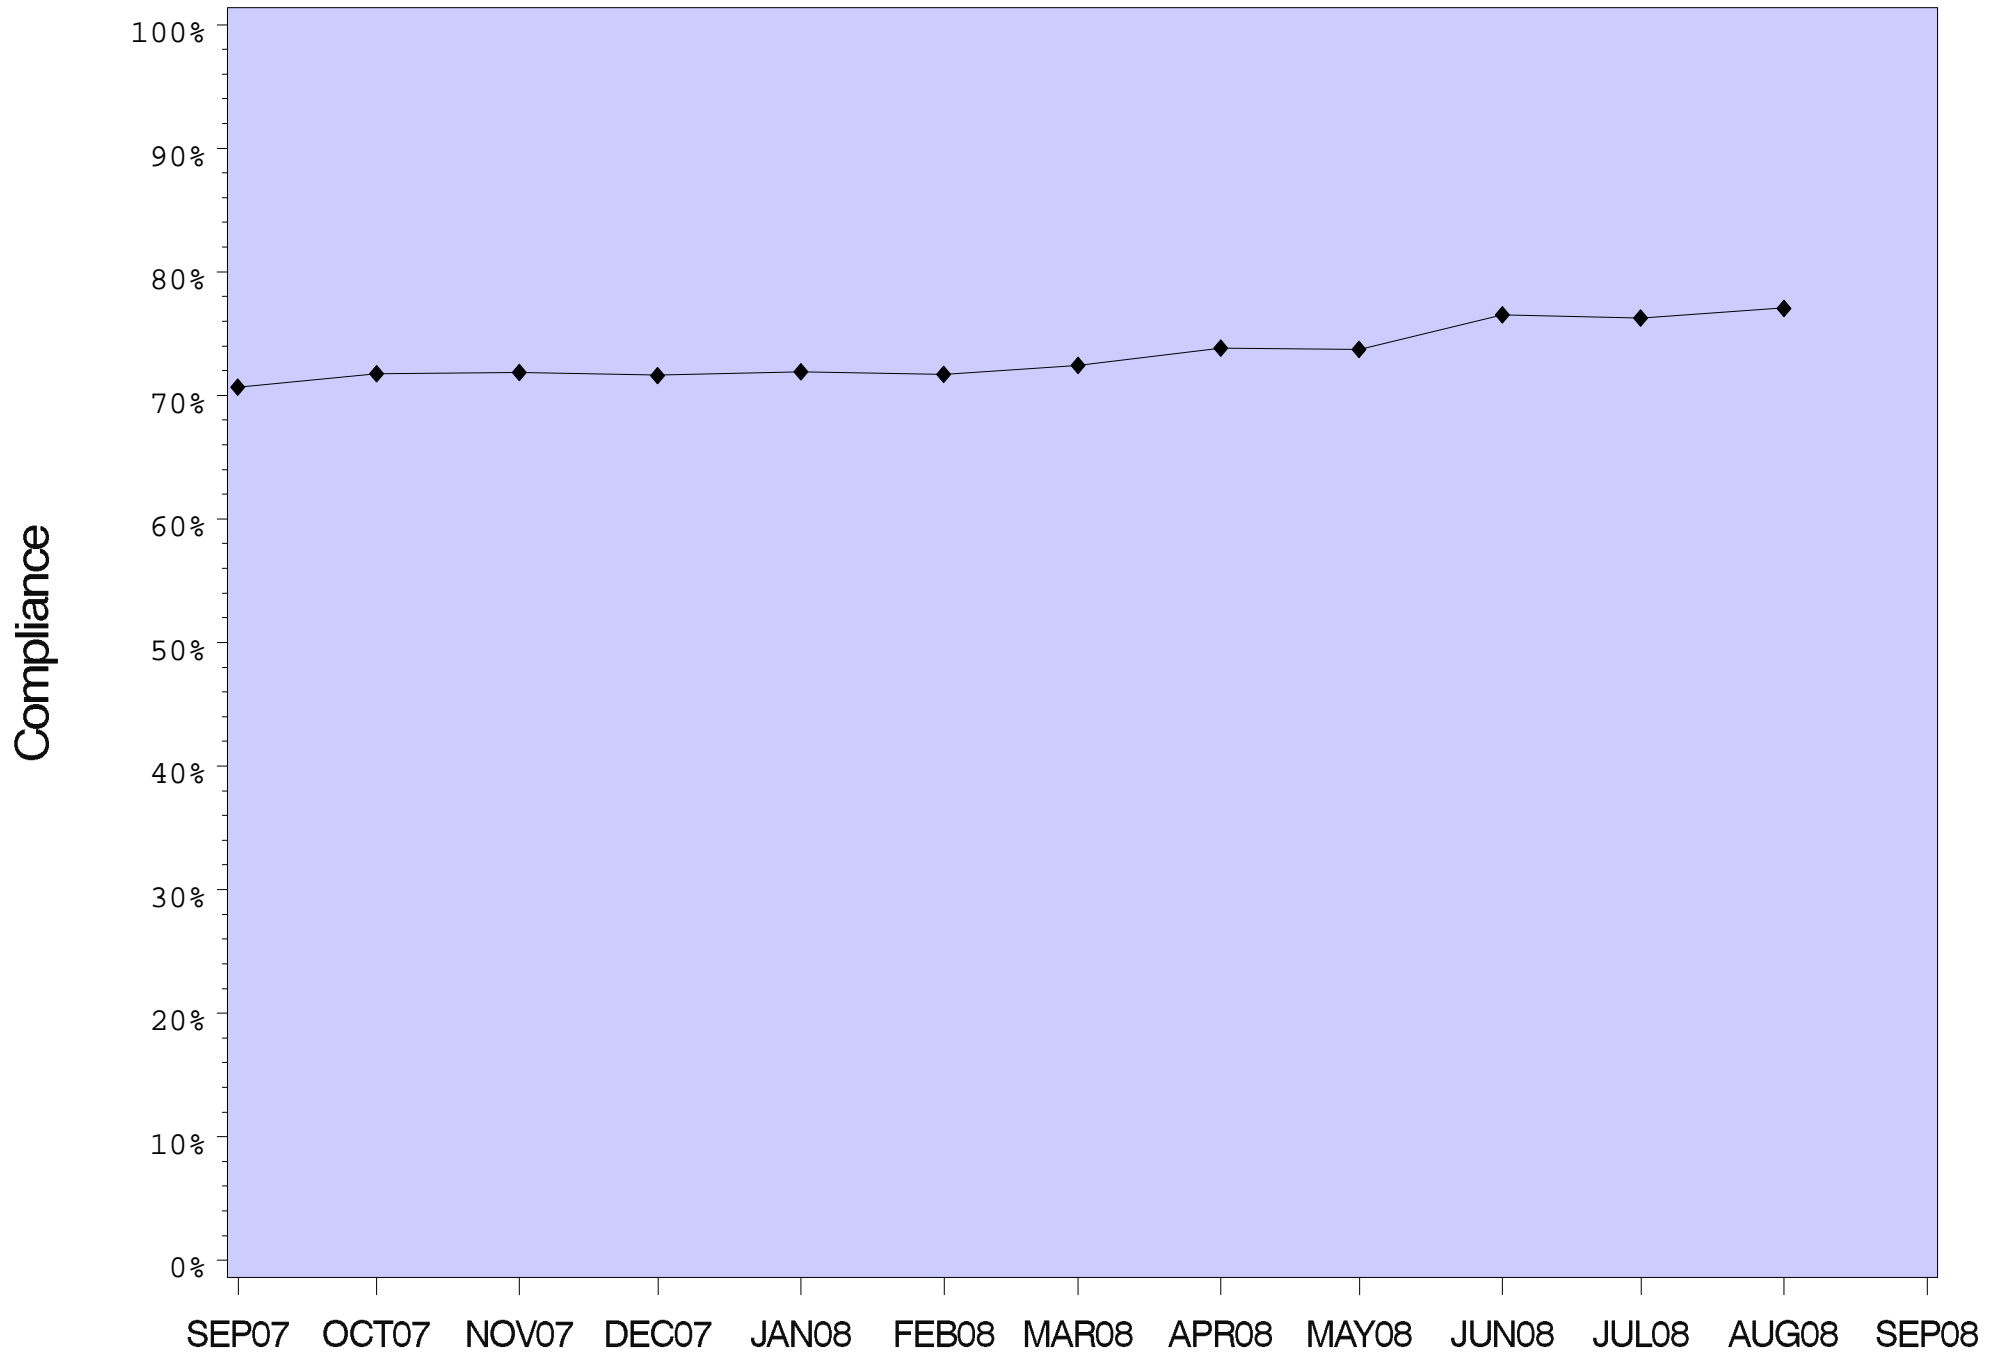

COFFEE CREEK CORRECTIONAL FACILITY

COLUMBIA RIVER CORRECTIONAL INSTITUTION

DEER RIDGE CORRECTIONAL INSTITUTION

EASTERN OREGON CORRECTIONAL INSTITUTION

MILL CREEK CORRECTIONAL FACILITY

OREGON STATE CORRECTIONAL INSTITUTION

OREGON STATE PENITENTIARY

POWDER RIVER CORRECTIONAL FACILITY

SHUTTER CREEK CORRECTIONAL INSTITUTION

SANTIAM CORRECTIONAL INSTITUTION

SOUTH FORK FOREST CAMP

SNAKE RIVER CORRECTIONAL INSTITUTION

TWO RIVERS CORRECTIONAL INSTITUTION