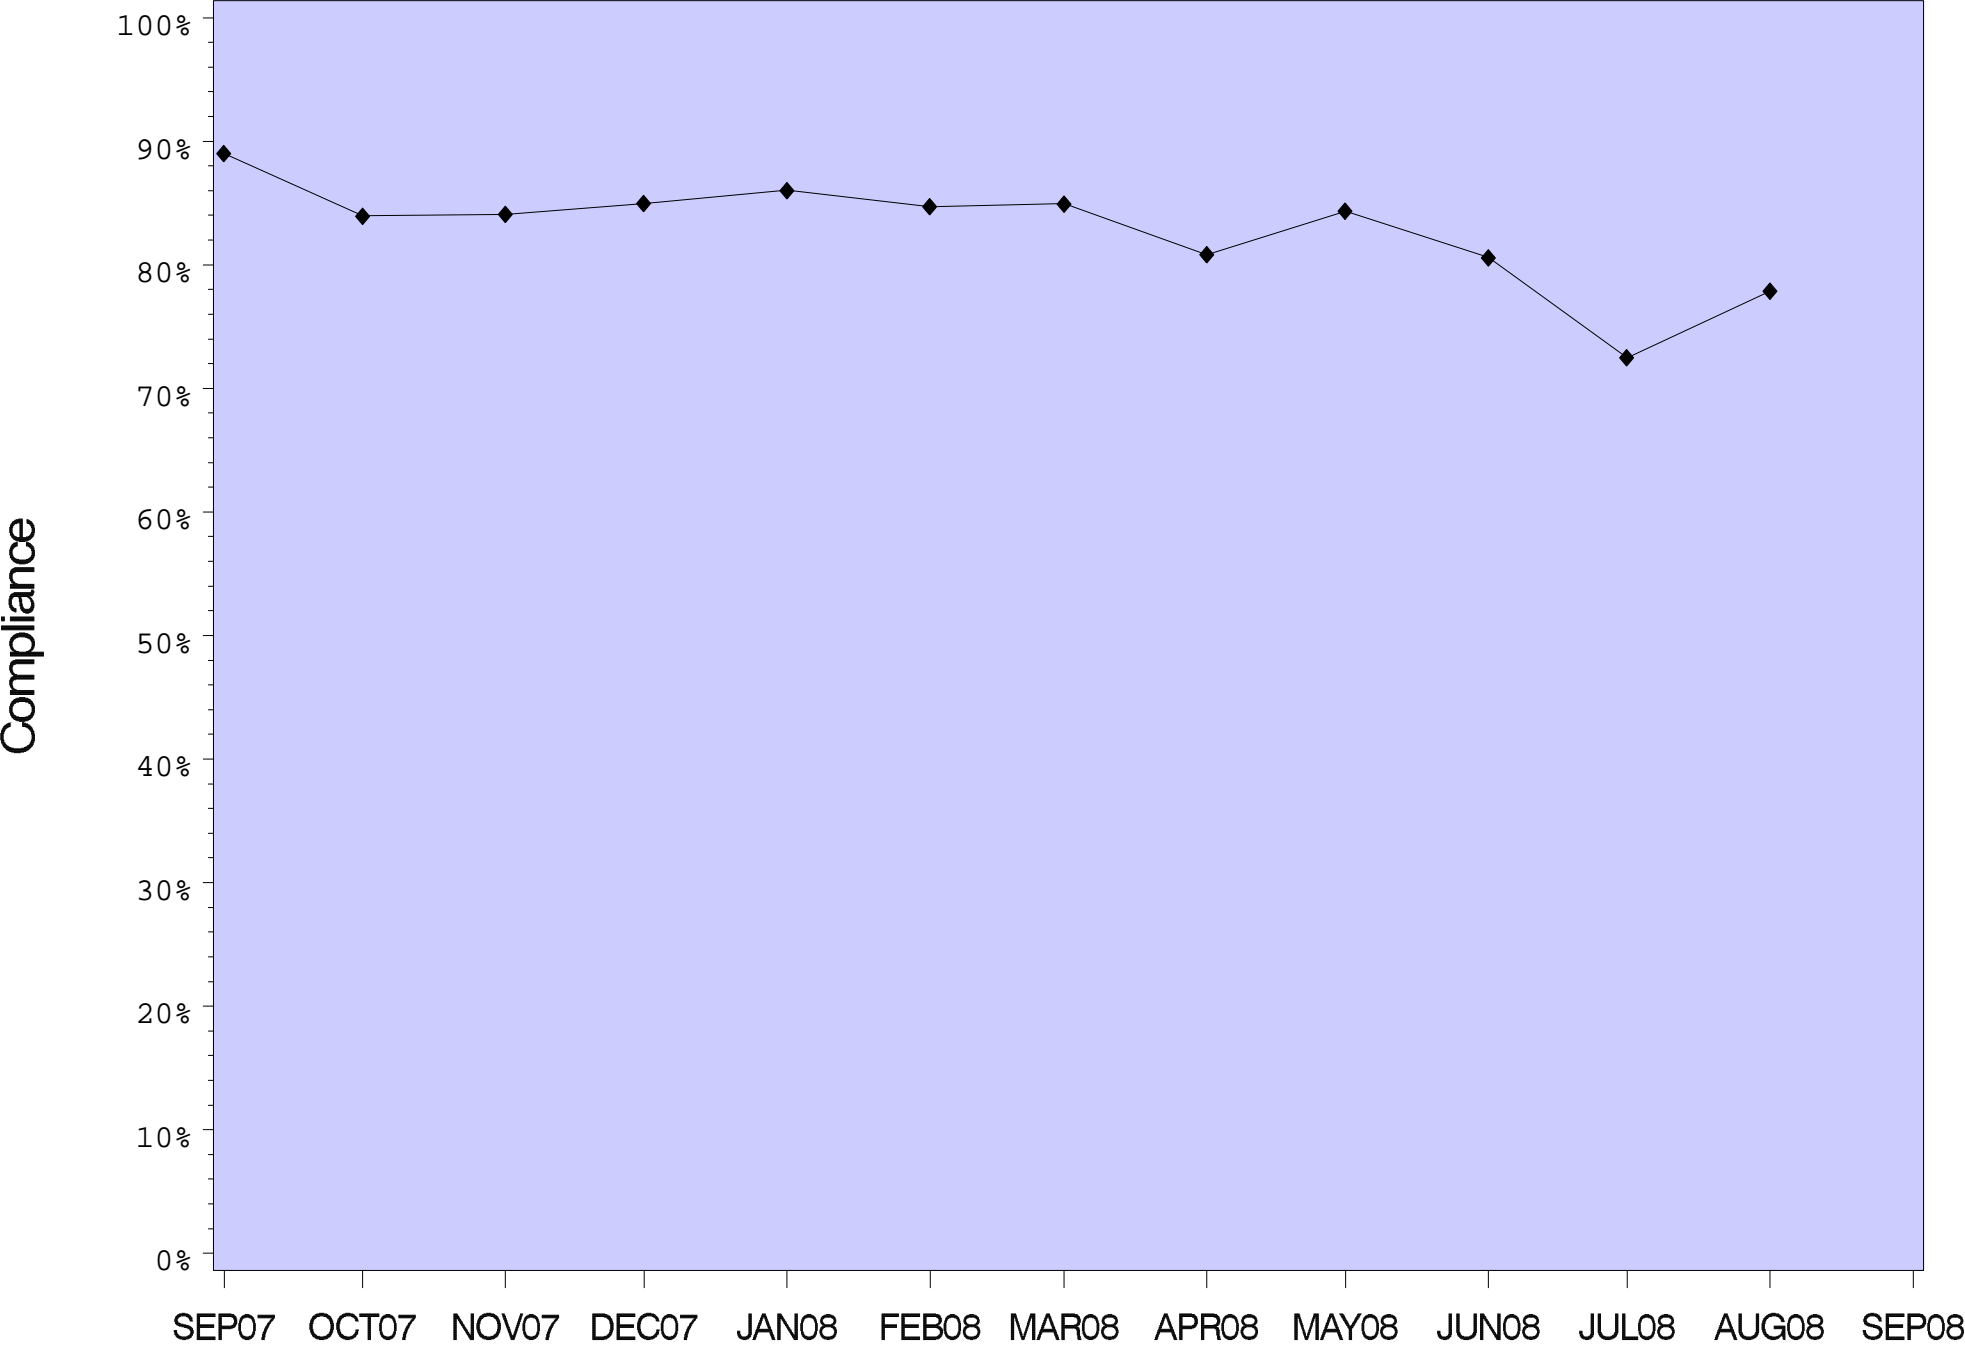

COFFEE CREEK CORRECTIONAL FACILITY

COLUMBIA RIVER CORRECTIONAL INSTITUTION

DEER RIDGE CORRECTIONAL INSTITUTION

EASTERN OREGON CORRECTIONAL INSTITUTION

MILL CREEK CORRECTIONAL FACILITY

OREGON STATE CORRECTIONAL INSTITUTION

OREGON STATE PENITENTIARY

POWDER RIVER CORRECTIONAL FACILITY

SHUTTER CREEK CORRECTIONAL INSTITUTION

SANTIAM CORRECTIONAL INSTITUTION

SOUTH FORK FOREST CAMP

SNAKE RIVER CORRECTIONAL INSTITUTION

TWO RIVERS CORRECTIONAL INSTITUTION