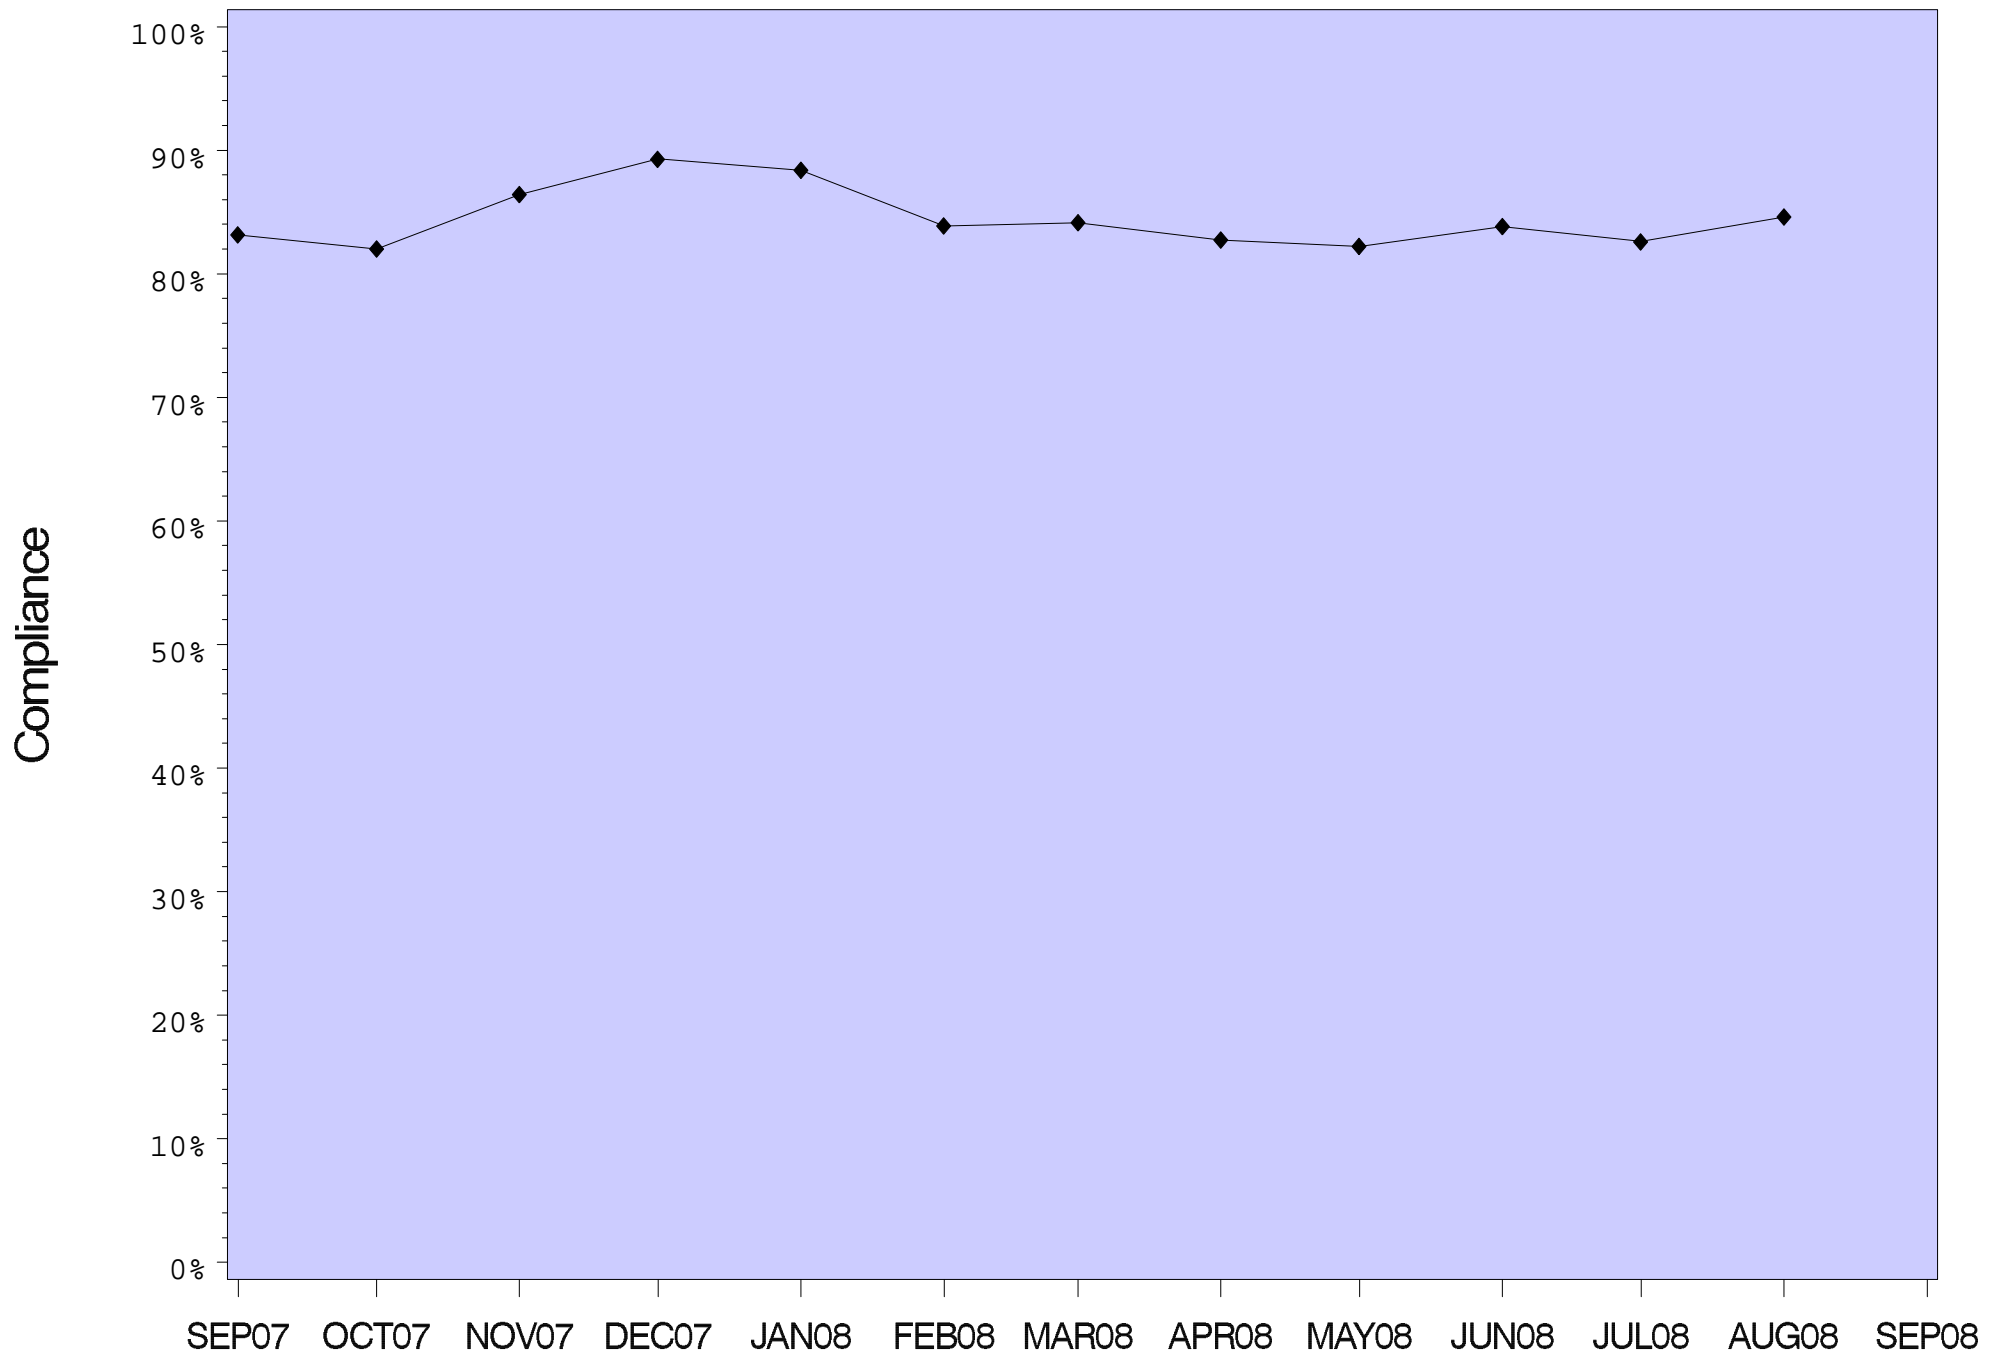

COFFEE CREEK CORRECTIONAL FACILITY

COLUMBIA RIVER CORRECTIONAL INSTITUTION

DEER RIDGE CORRECTIONAL INSTITUTION

EASTERN OREGON CORRECTIONAL INSTITUTION

MILL CREEK CORRECTIONAL FACILITY

OREGON STATE CORRECTIONAL INSTITUTION

OREGON STATE PENITENTIARY

POWDER RIVER CORRECTIONAL FACILITY

SHUTTER CREEK CORRECTIONAL INSTITUTION

SANTIAM CORRECTIONAL INSTITUTION

SOUTH FORK FOREST CAMP

SNAKE RIVER CORRECTIONAL INSTITUTION

TWO RIVERS CORRECTIONAL INSTITUTION