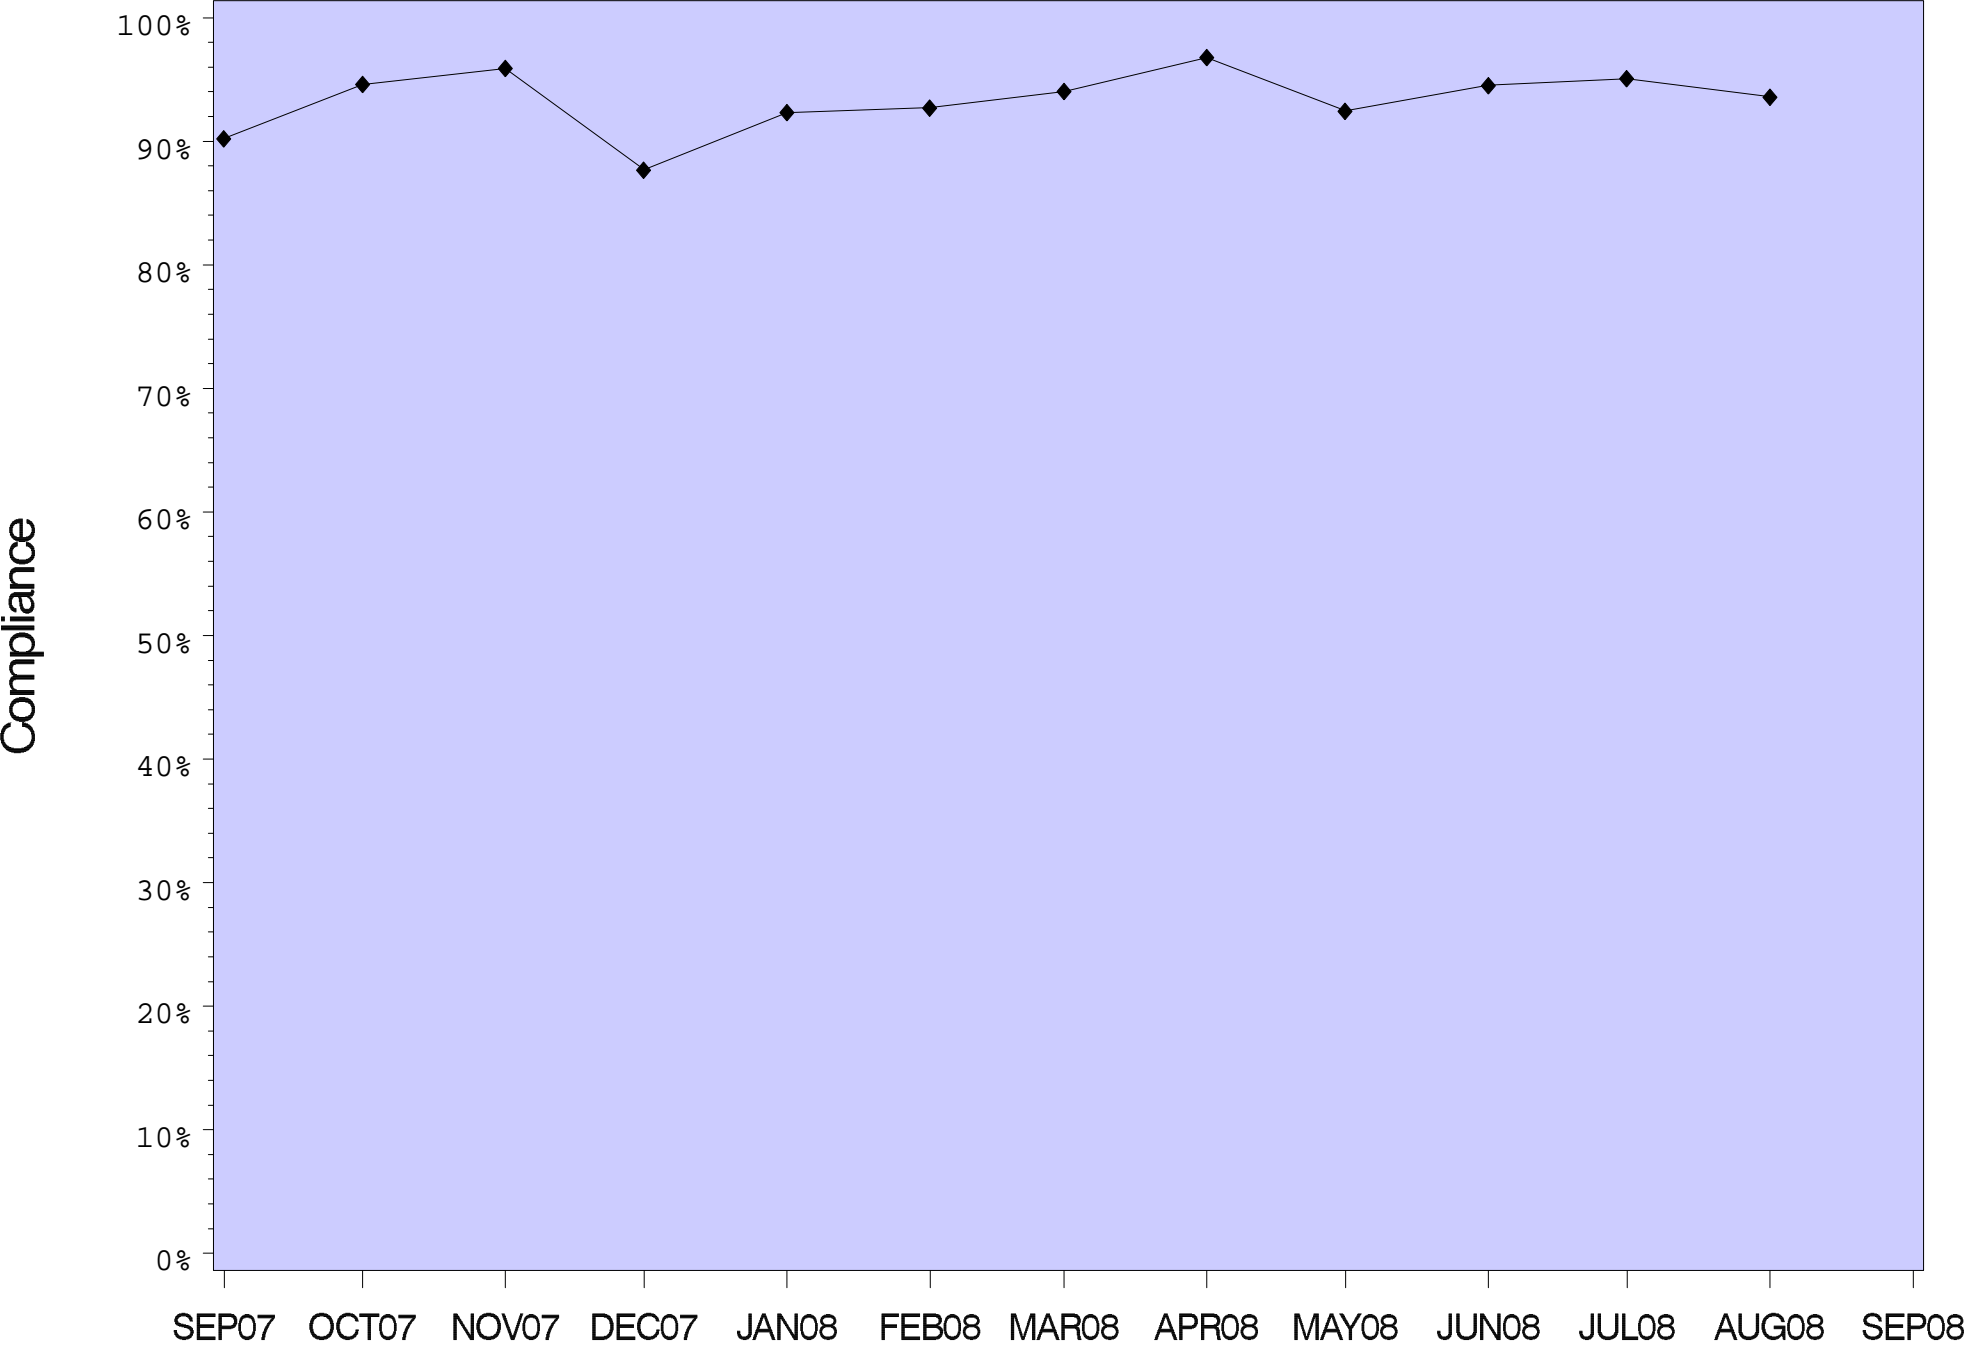

OREGON STATE PENITENTIARY

POWDER RIVER CORRECTIONAL FACILITY

SHUTTER CREEK CORRECTIONAL INSTITUTION

SANTIAM CORRECTIONAL INSTITUTION

SOUTH FORK FOREST CAMP

SNAKE RIVER CORRECTIONAL INSTITUTION

TWO RIVERS CORRECTIONAL INSTITUTION