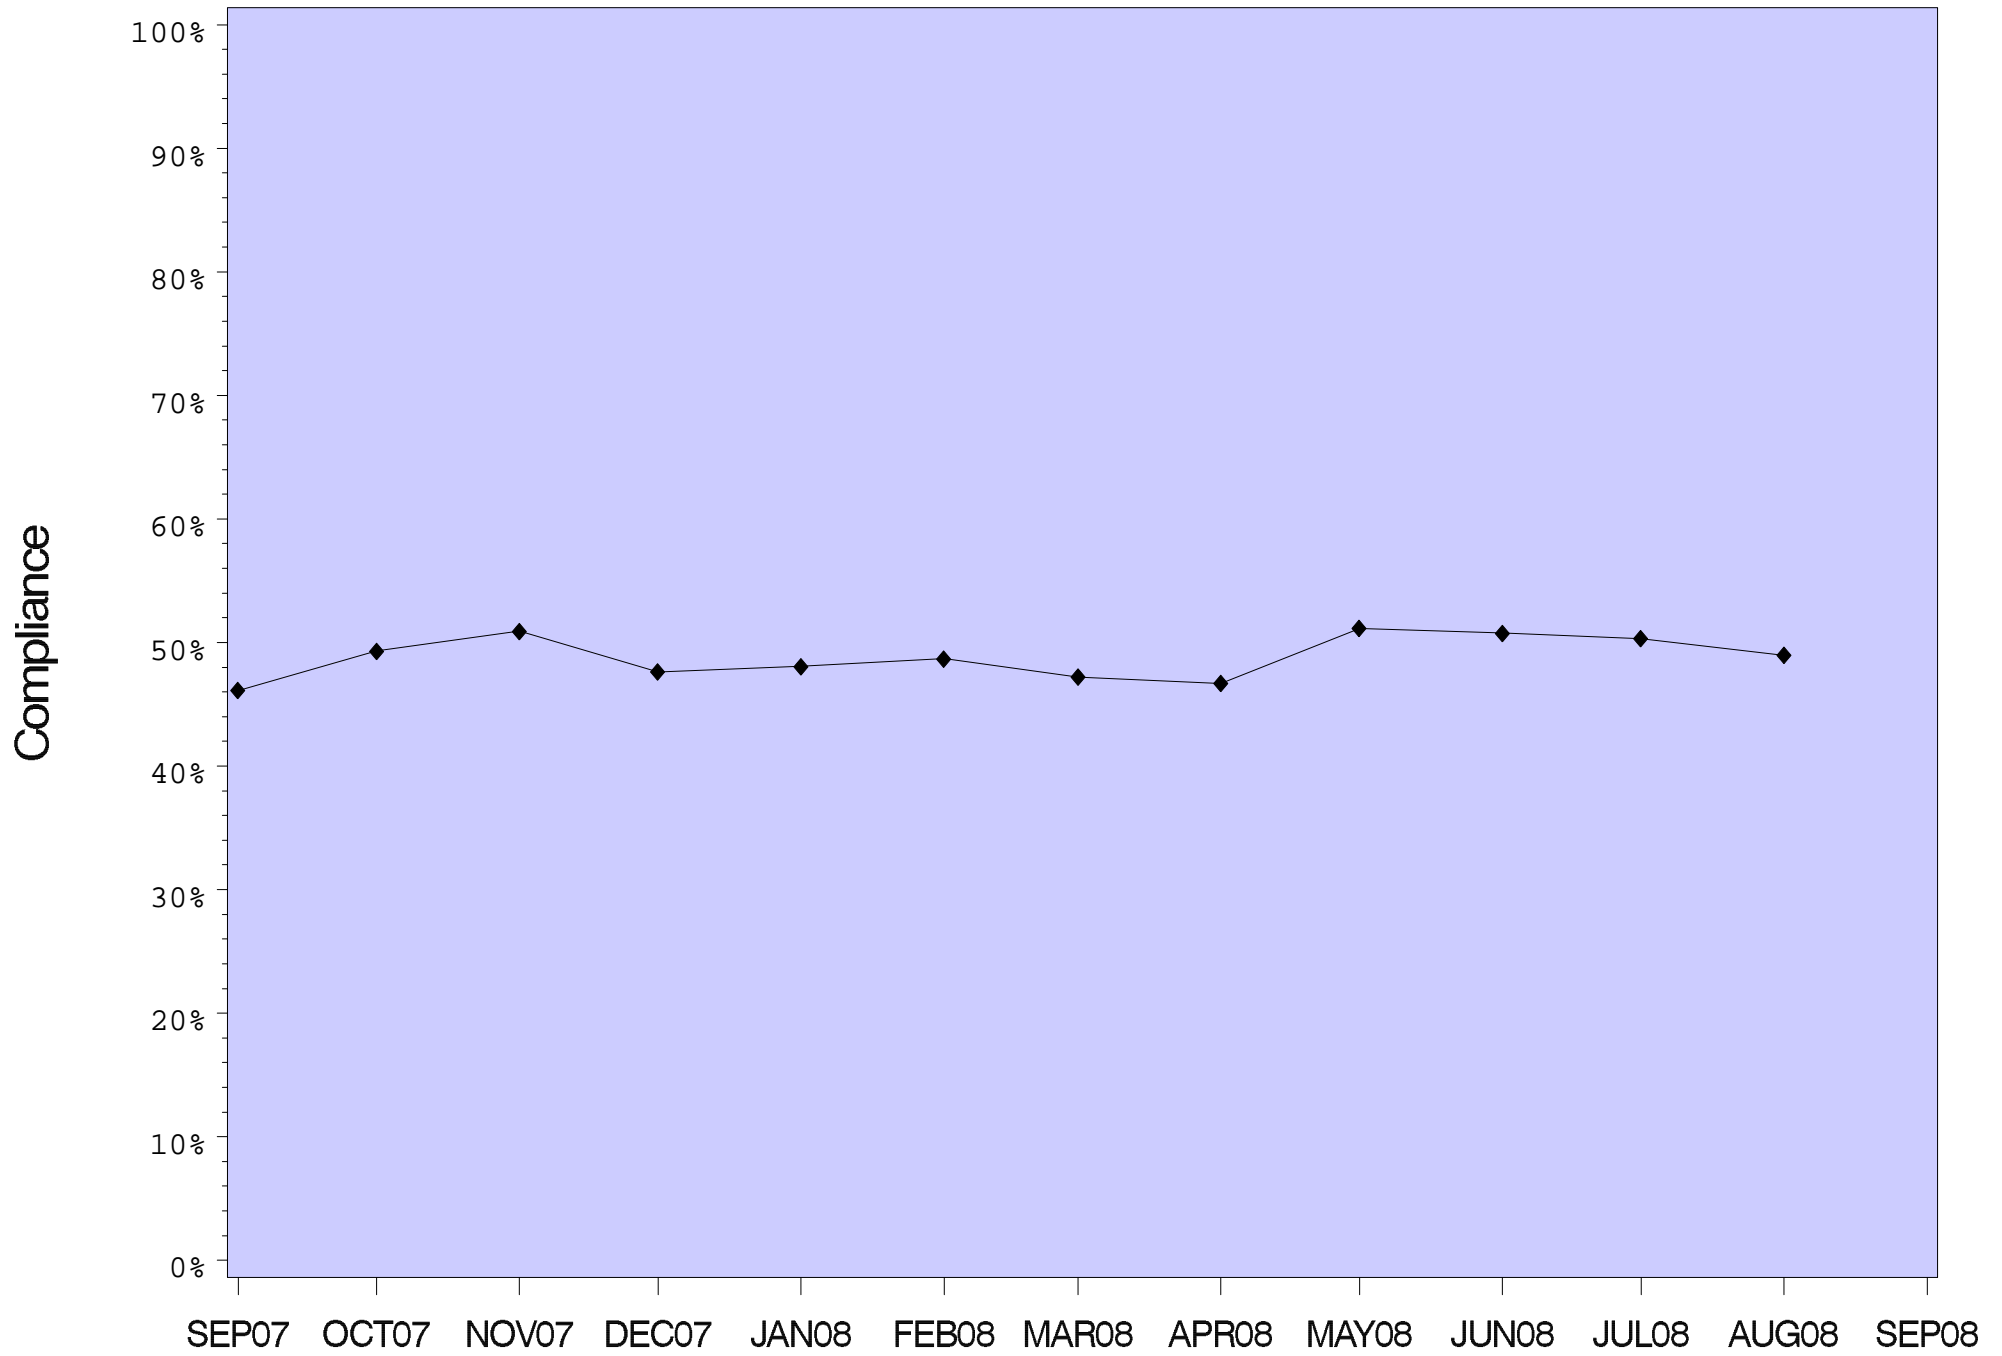

OREGON STATE PENITENTIARY

POWDER RIVER CORRECTIONAL FACILITY

SHUTTER CREEK CORRECTIONAL INSTITUTION

SANTIAM CORRECTIONAL INSTITUTION

SOUTH FORK FOREST CAMP

SNAKE RIVER CORRECTIONAL INSTITUTION

TWO RIVERS CORRECTIONAL INSTITUTION