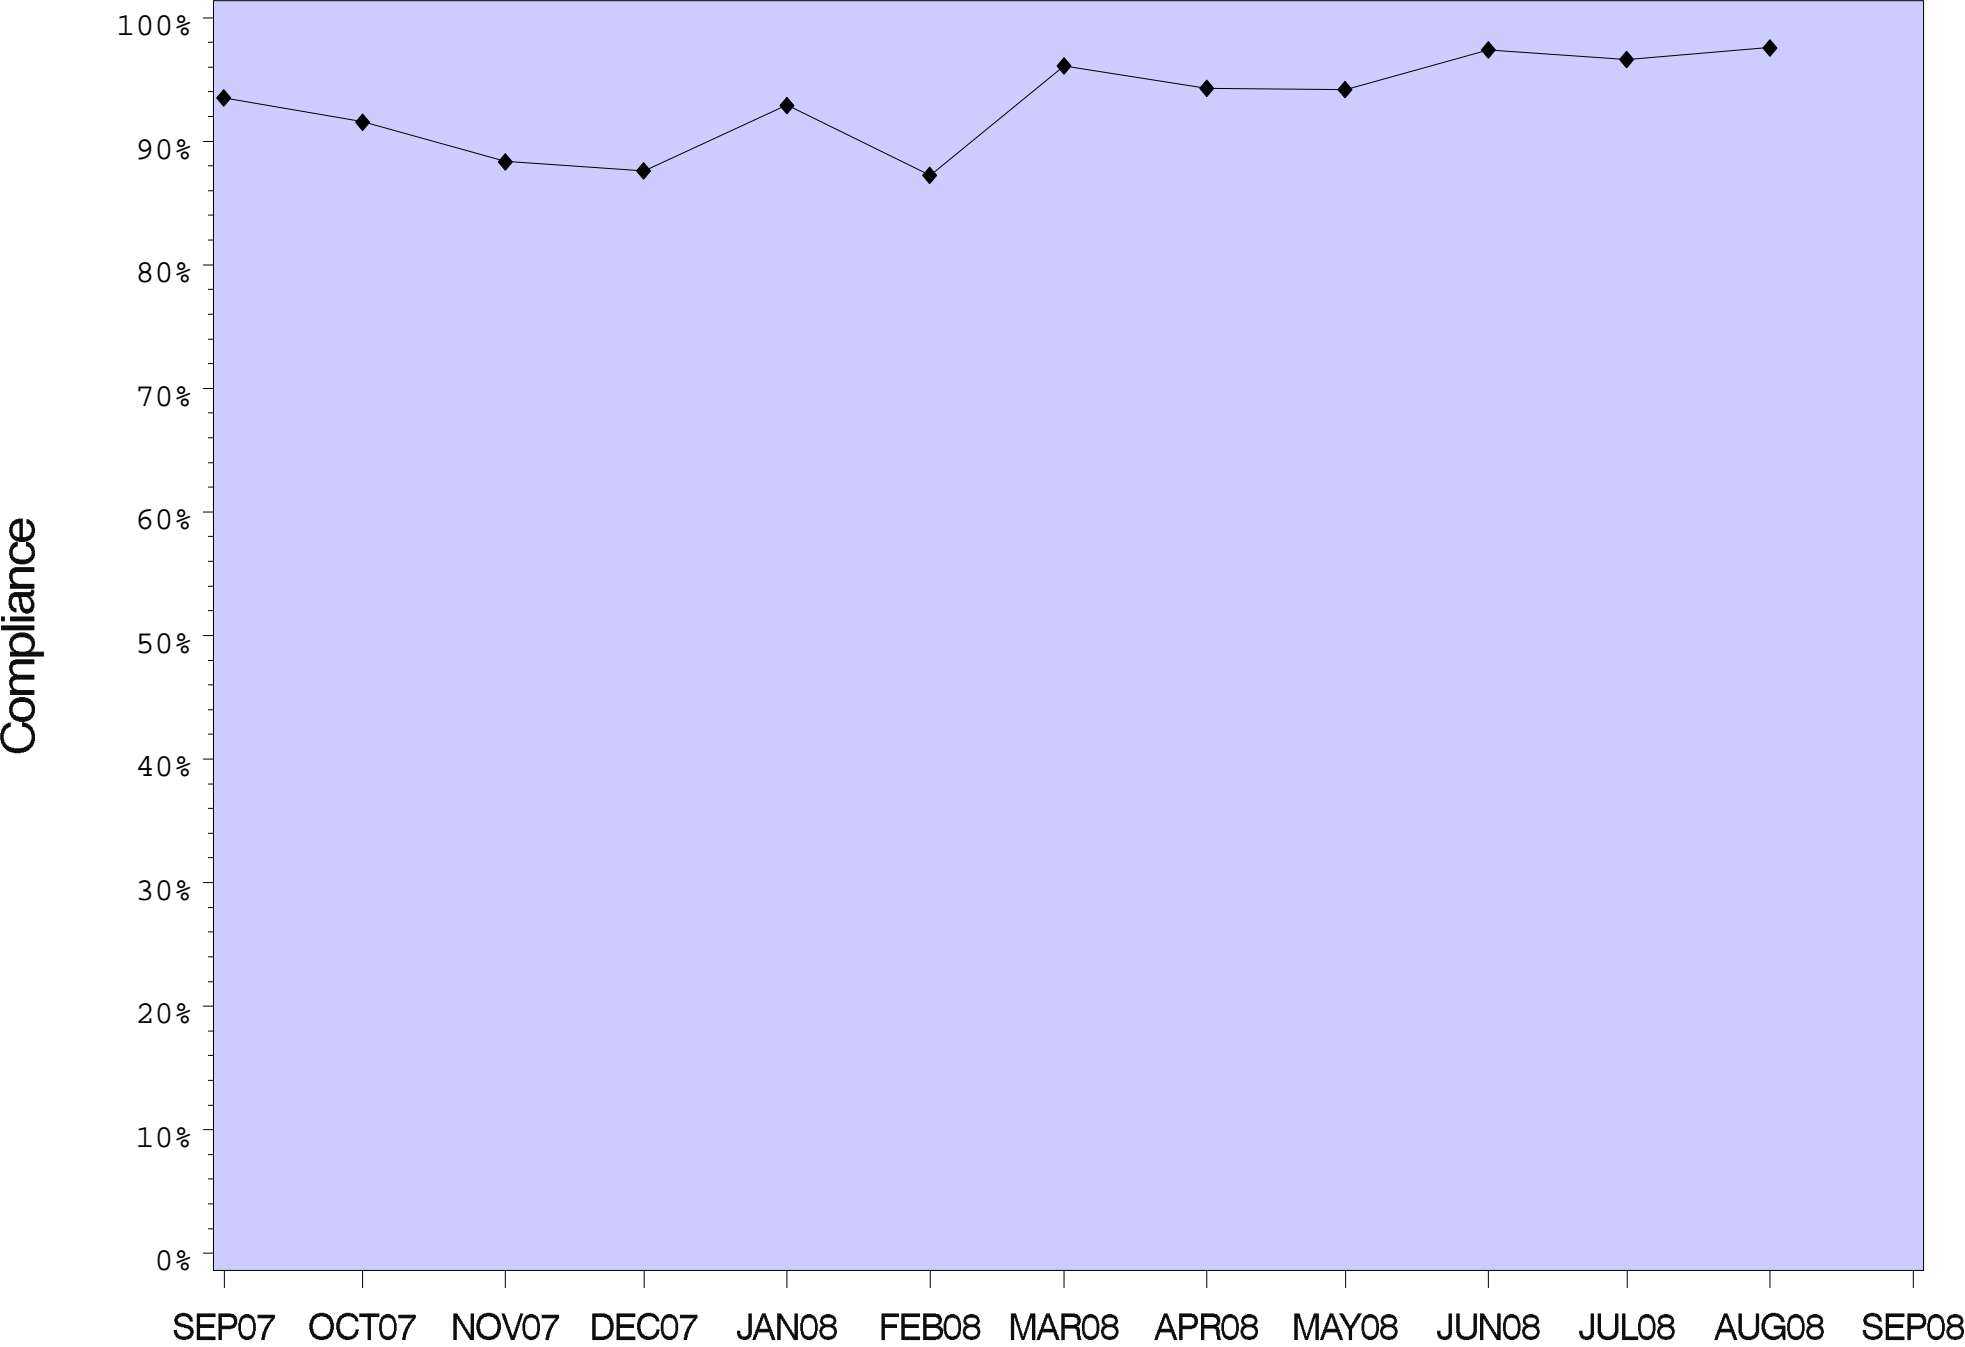

COFFEE CREEK CORRECTIONAL FACILITY

COLUMBIA RIVER CORRECTIONAL INSTITUTION

DEER RIDGE CORRECTIONAL INSTITUTION

EASTERN OREGON CORRECTIONAL INSTITUTION

MILL CREEK CORRECTIONAL FACILITY

OREGON STATE CORRECTIONAL INSTITUTION

OREGON STATE PENITENTIARY

POWDER RIVER CORRECTIONAL FACILITY

SHUTTER CREEK CORRECTIONAL INSTITUTION

SANTIAM CORRECTIONAL INSTITUTION

SOUTH FORK FOREST CAMP

SNAKE RIVER CORRECTIONAL INSTITUTION

TWO RIVERS CORRECTIONAL INSTITUTION