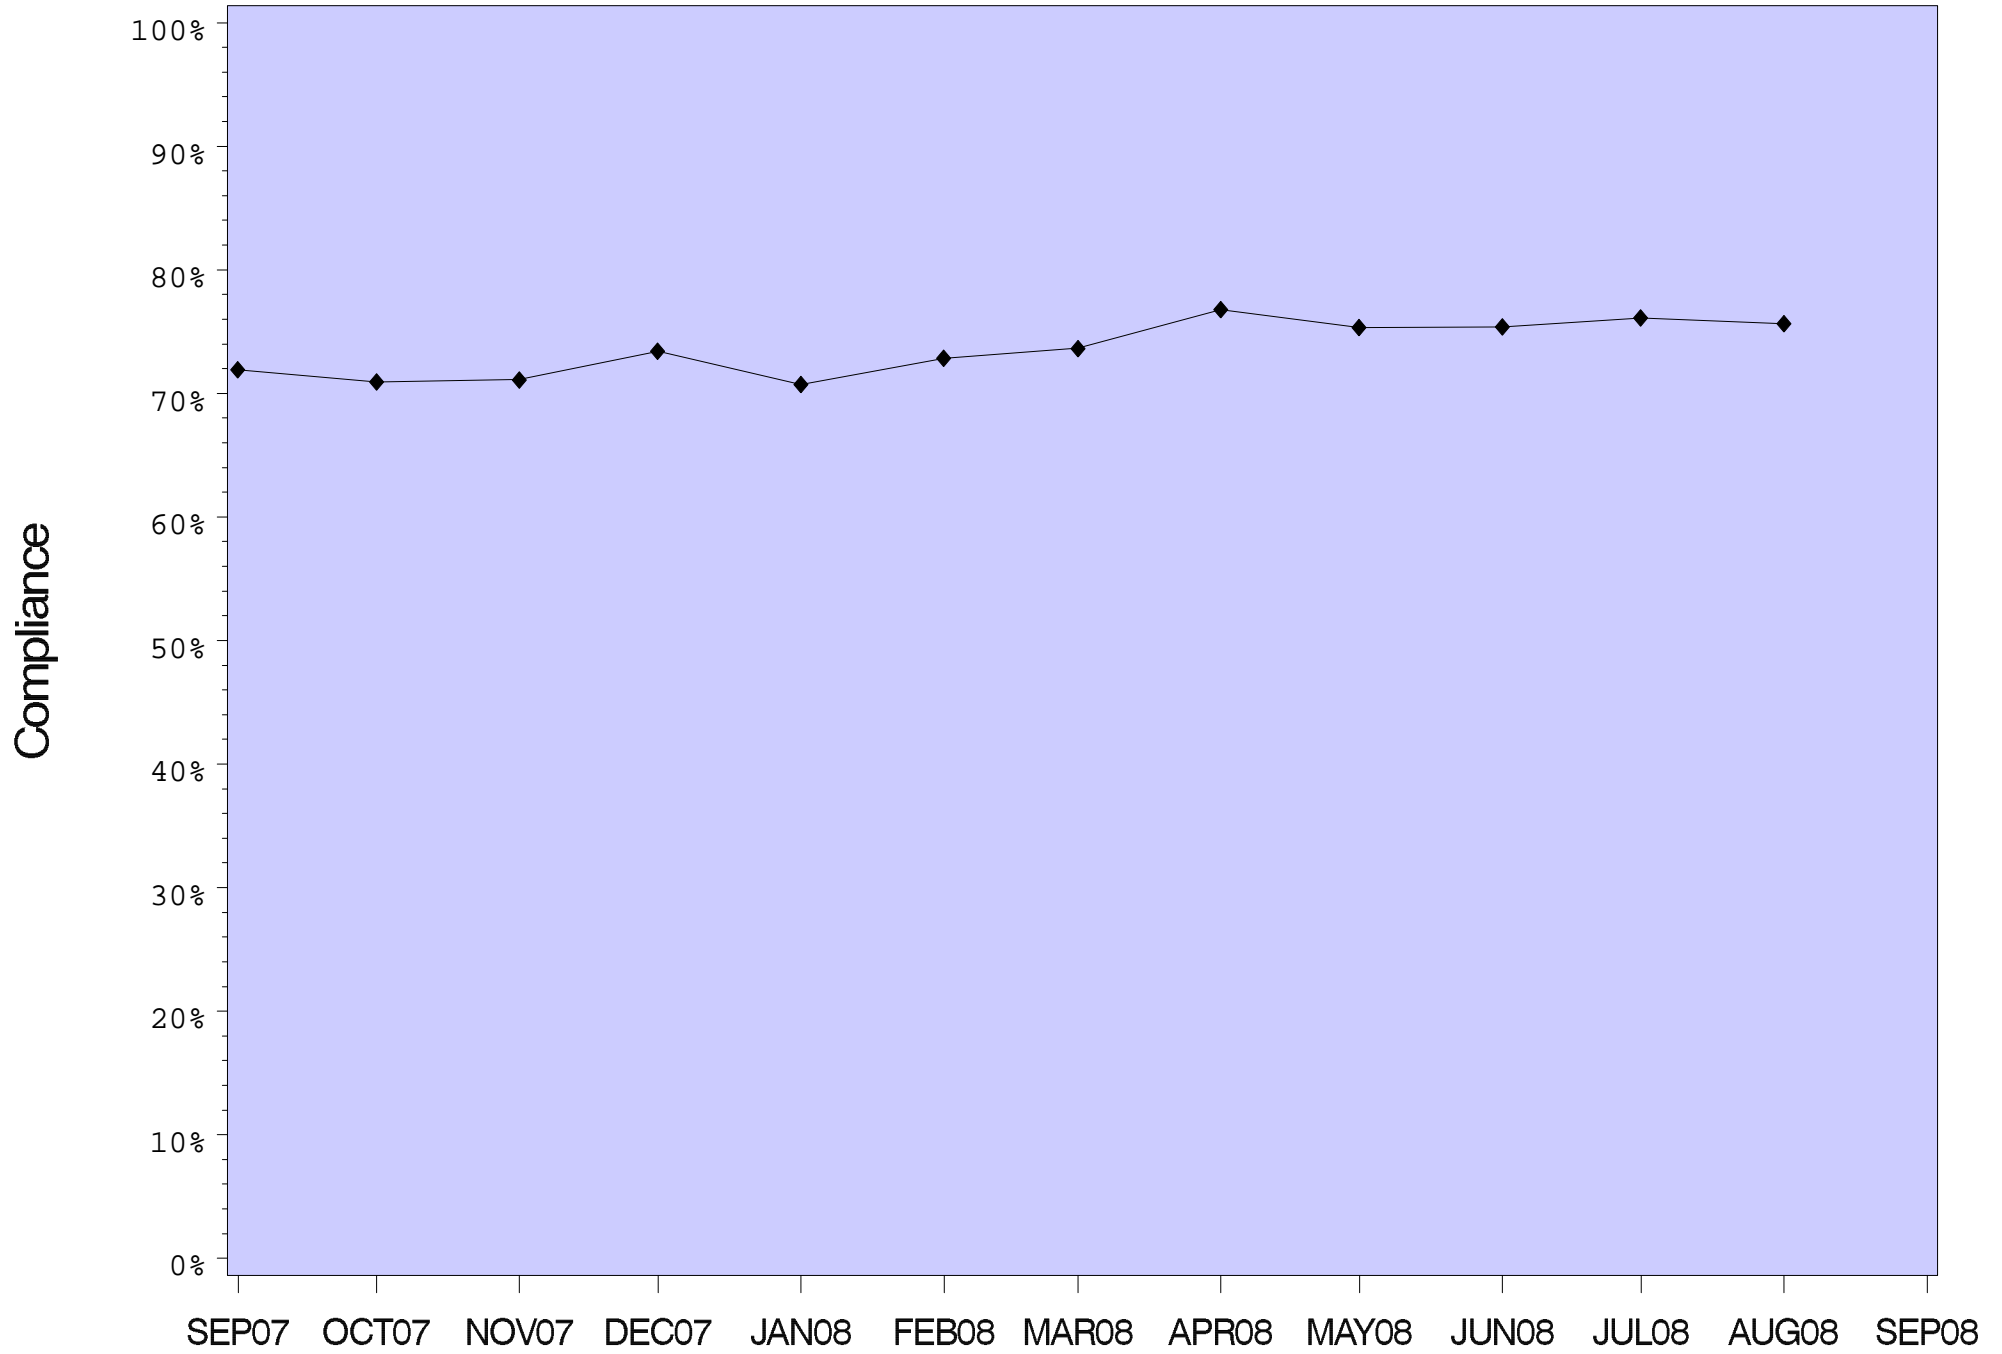

OREGON STATE PENITENTIARY

POWDER RIVER CORRECTIONAL FACILITY

SHUTTER CREEK CORRECTIONAL INSTITUTION

SANTIAM CORRECTIONAL INSTITUTION

SOUTH FORK FOREST CAMP

SNAKE RIVER CORRECTIONAL INSTITUTION

TWO RIVERS CORRECTIONAL INSTITUTION