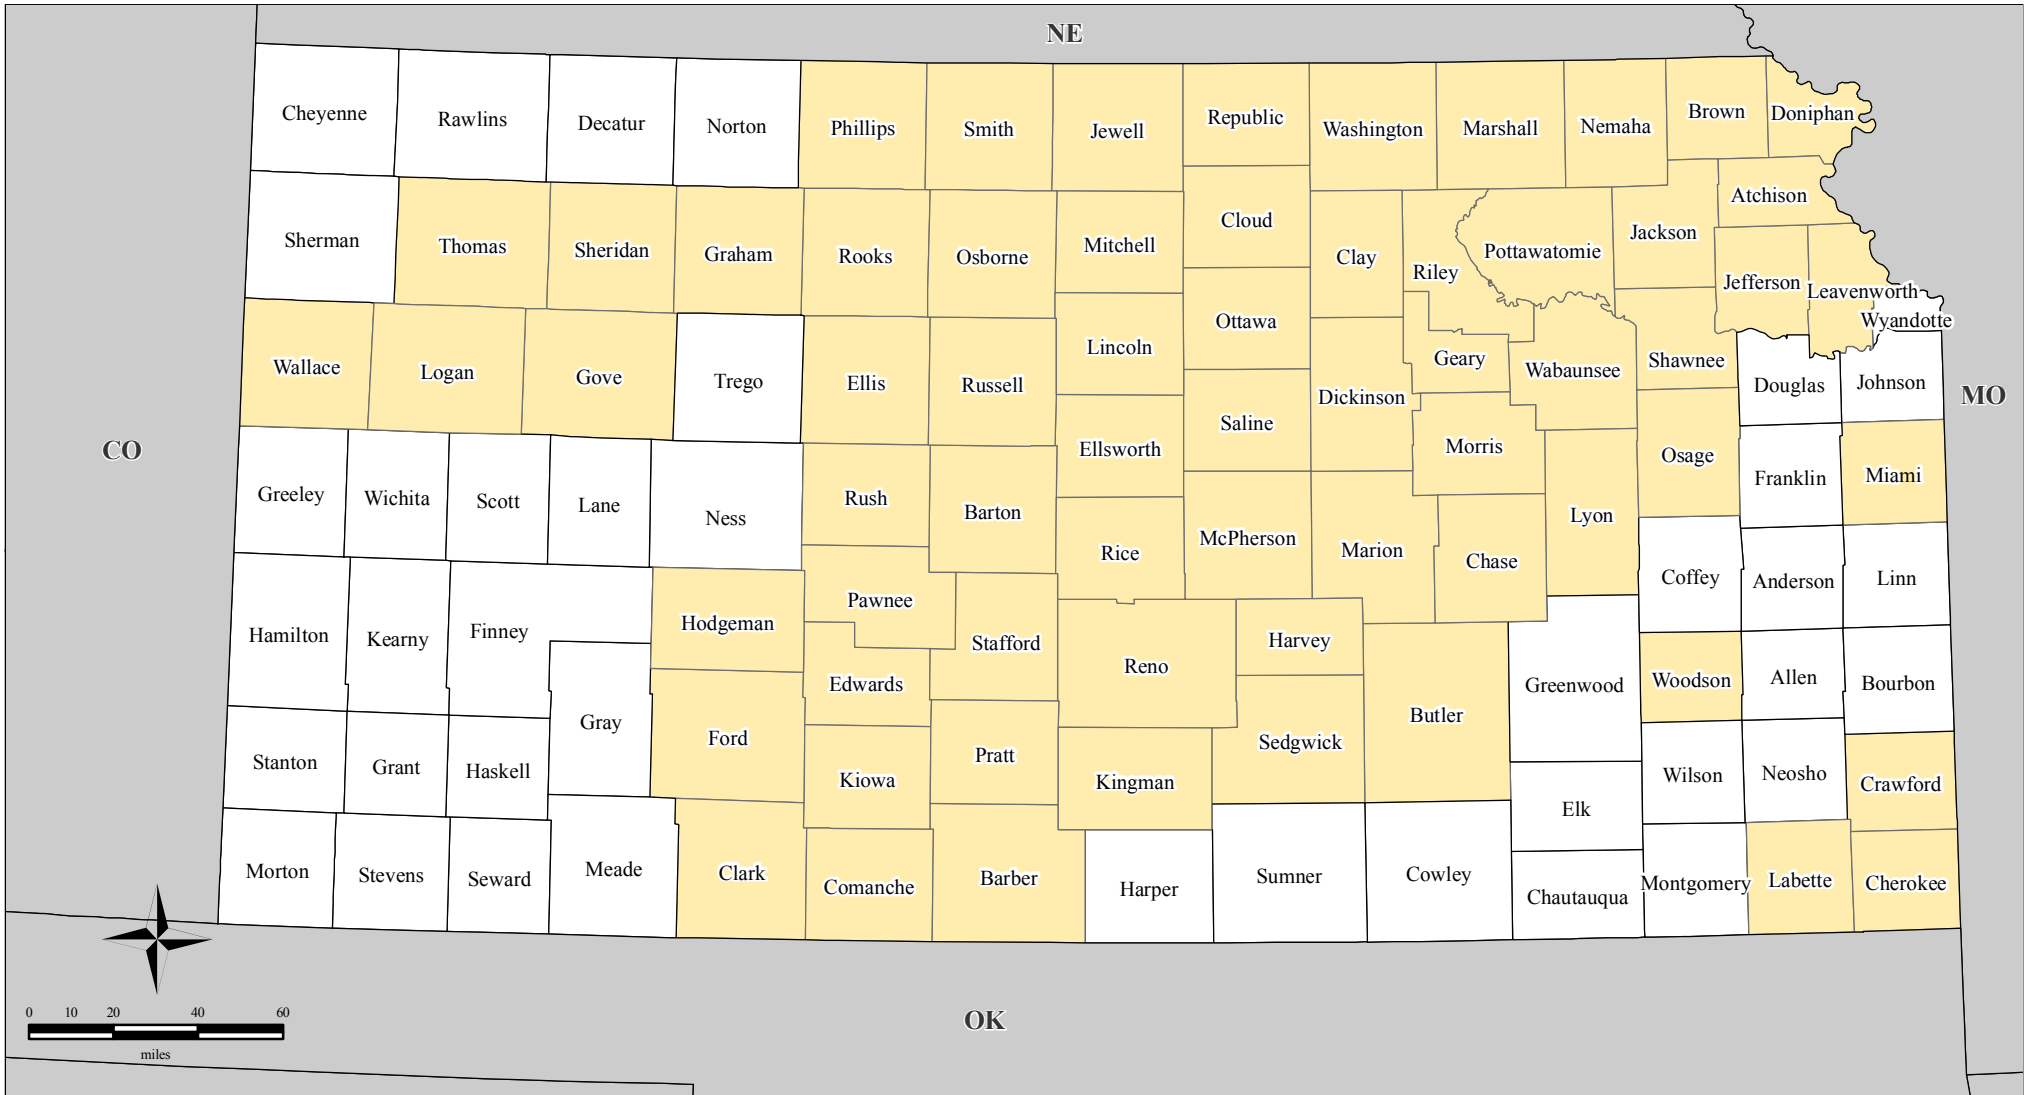

FEMA-1741-DR, Kansas

Disaster Declaration as of 02/28/2008

Legend

Designated Counties	
	No Designation
	Public Assistance

All counties are eligible for Hazard Mitigation

*ITS Mapping & Analysis Center
Washington, DC
02/28/08 -- 04:36 PM EST*