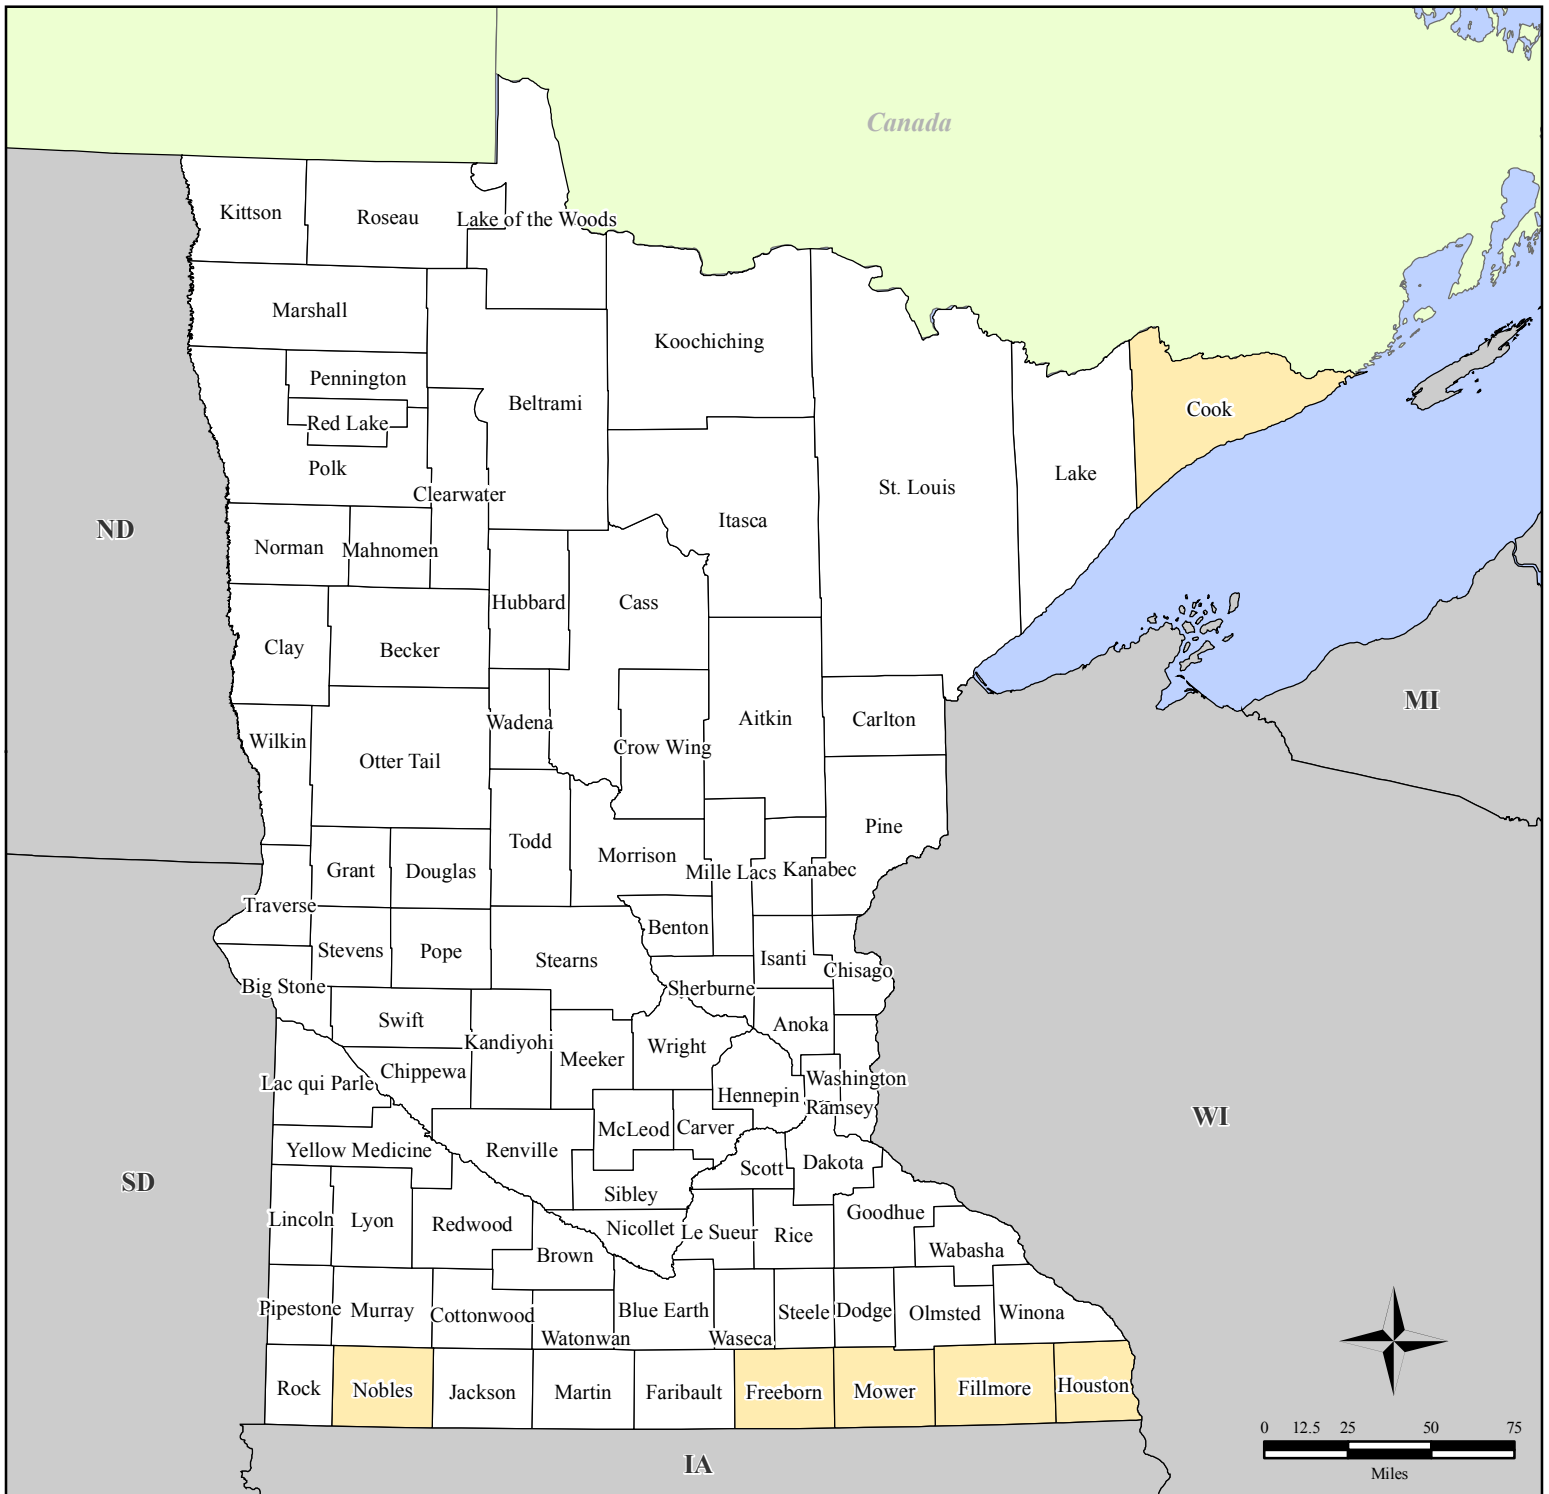

FEMA-1772-DR, Minnesota

Disaster Declaration as of 08/05/2008

Location Map

Legend

Designated Counties

- No Designation
- Public Assistance

All counties are eligible for Hazard Mitigation

FEMA