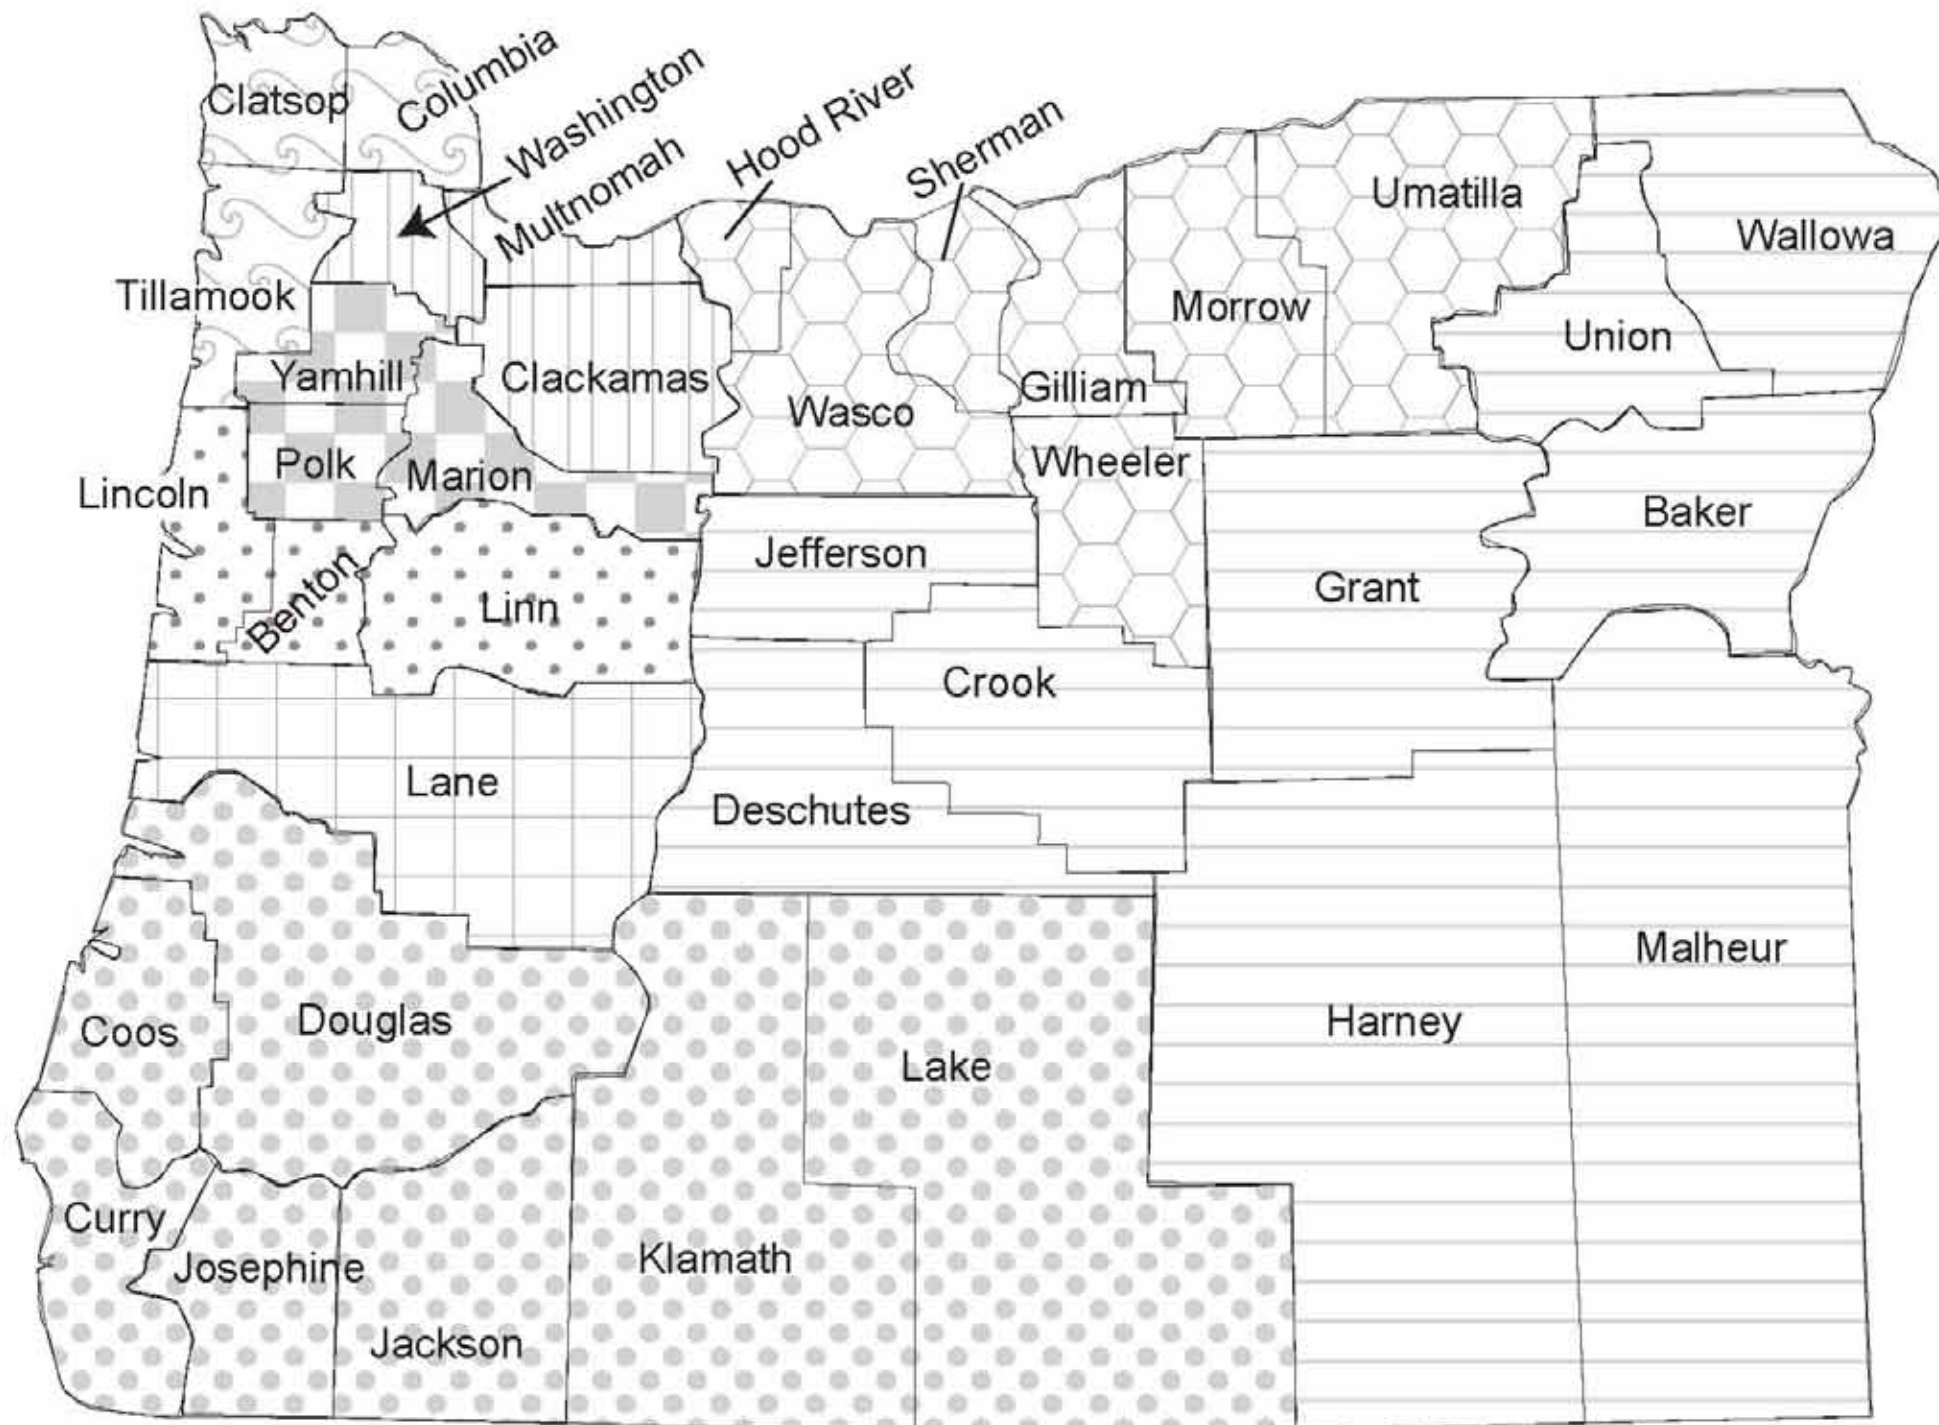

Broker/Call Center	Phone/Fax	Counties
<i>Central Oregon Intergovernmental Council</i> Cascades East Ride Center	541-385-8680 866-385-8680 Fax 541-548-9548 TDD 1-800-735-2900	Baker Crook Deschutes Grant Harney Jefferson Malheur Wallowa Union
<i>Oregon Cascades West Council of Governments</i> Cascades West Ride Line	541-924-8738 866-724-2975 Fax 541-791-4347 TDD 541-928-1775	Benton Linn Lincoln
<i>Lane Transit District</i> RideSource	541-682-5566 877-800-9899 TDD 800-735-2900	Lane
<i>Sunset Empire Transportation District</i> Northwest Ride Center	503-861-7433 1-866-811-1001	Clatsop Columbia Tillamook
<i>Rogue Valley Transportation District</i> TransLink	541-842-2060 888-518-8160 Fax 541-618-6377	Coos Curry Douglas Jackson Josephine Klamath Lake
<i>Mid-Columbia Council of Governments</i> Transportation Network	541-298-5345 877-875-4657 Fax 541-296-5674 TDD 7-1-1 Relay Service	Gilliam Hood River Morrow Sherman Umatilla Wasco Wheeler
<i>Salem Area Mass Transit District</i> Trip Link	530-315-5544 888-315-5544 Fax 503-315-5144	Marion Polk Yamhill
<i>Tri-Met</i> Transportation Services	503-802-8700 800-889-8726 TDD 7-1-1 Relay Service	Clackamas Multnomah Washington

DHS Transportation Brokerage Map

-  Cascades East Ride Center
-  Cascades West Ride Line
-  Lane Transit
-  Northwest Ride Center

-  TransLink
-  Transportation Network
-  Transportation Services
-  Trip Link