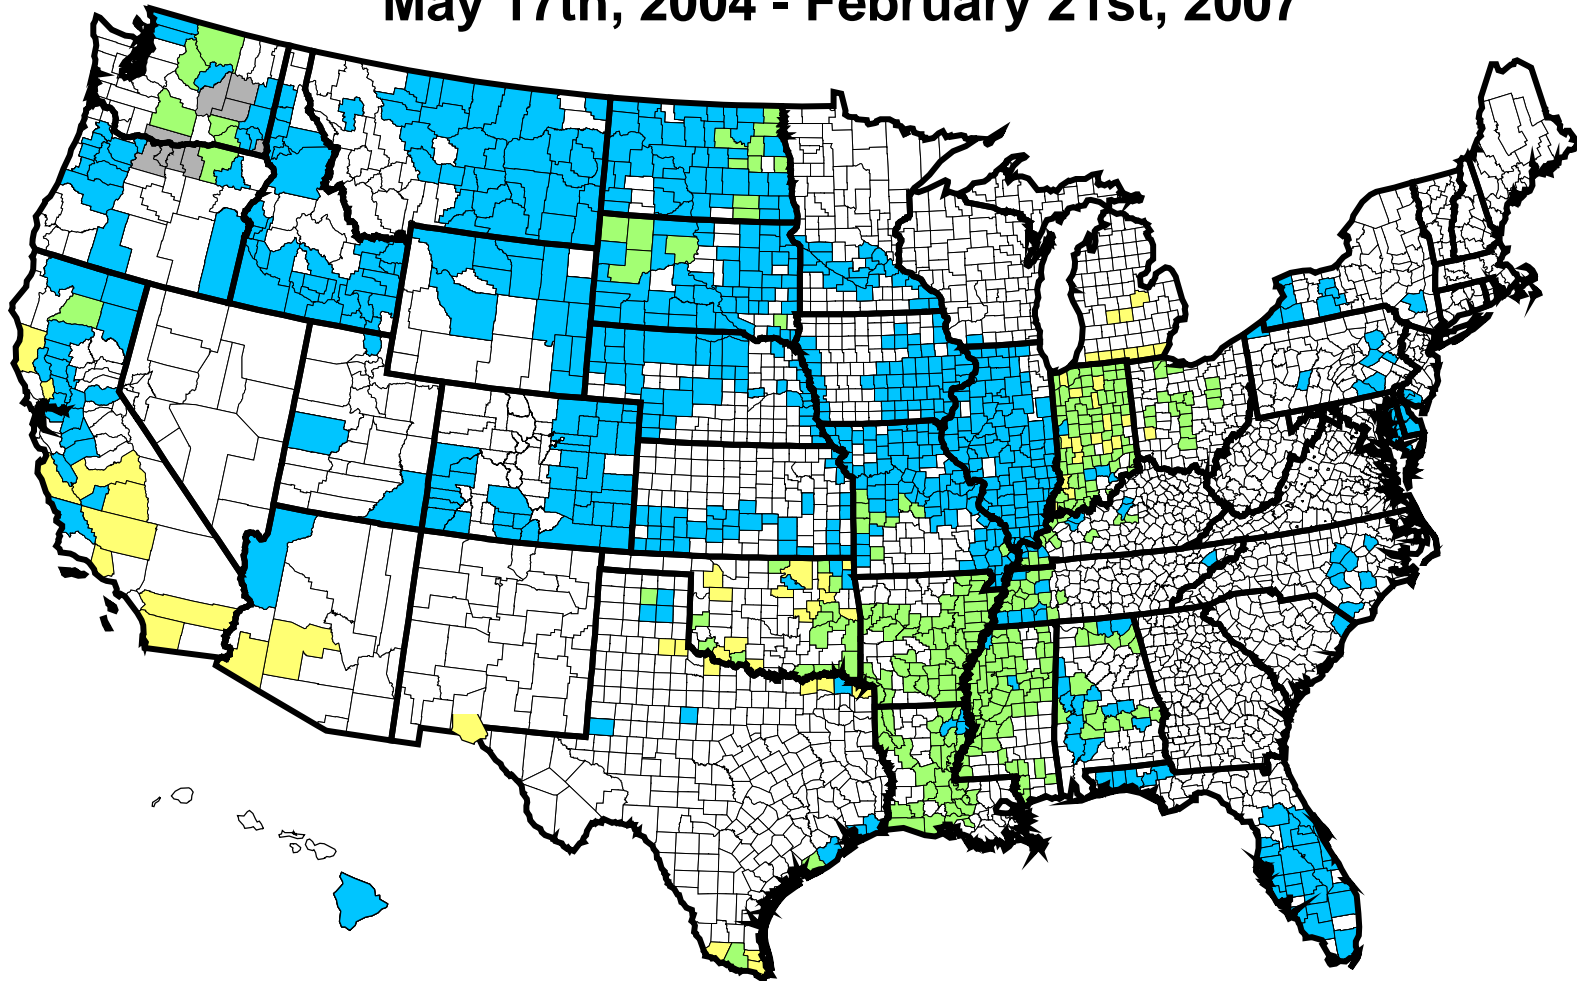

# RMA Mapping Progress

May 17th, 2004 - February 21st, 2007

## Current Status of Counties with FCI-33 Actuarial Maps

1028 Total Counties