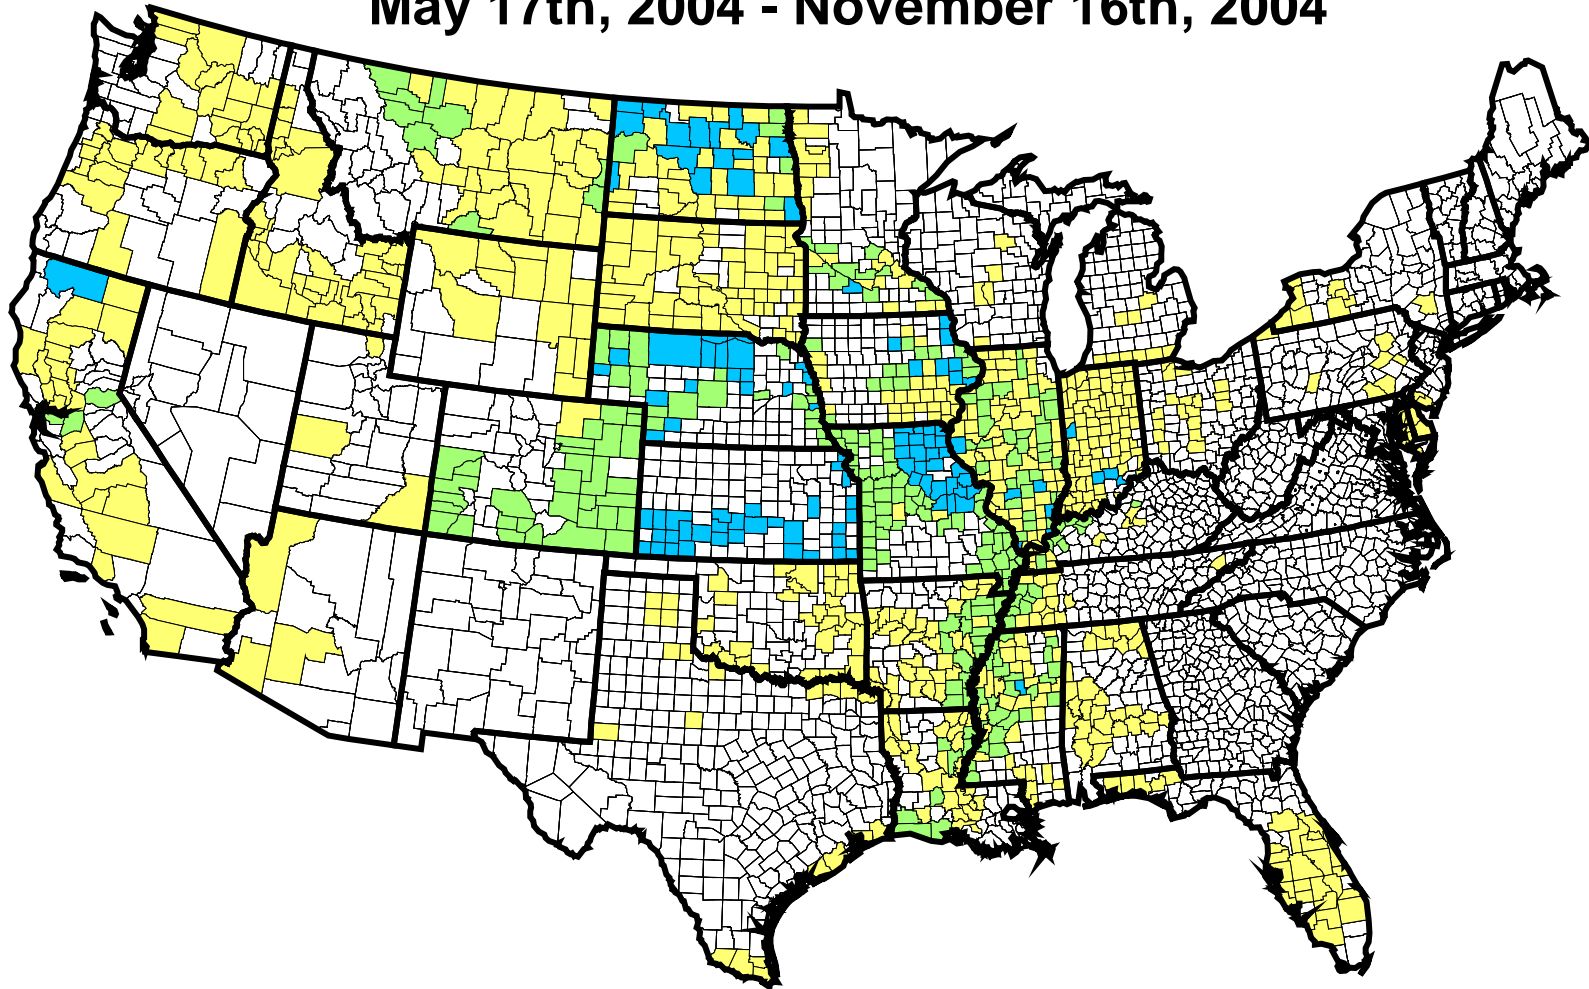

# RMA Mapping Progress

May 17th, 2004 - November 16th, 2004

## Current Status of Counties with FCI-33 Actuarial Maps

1036 Total Counties