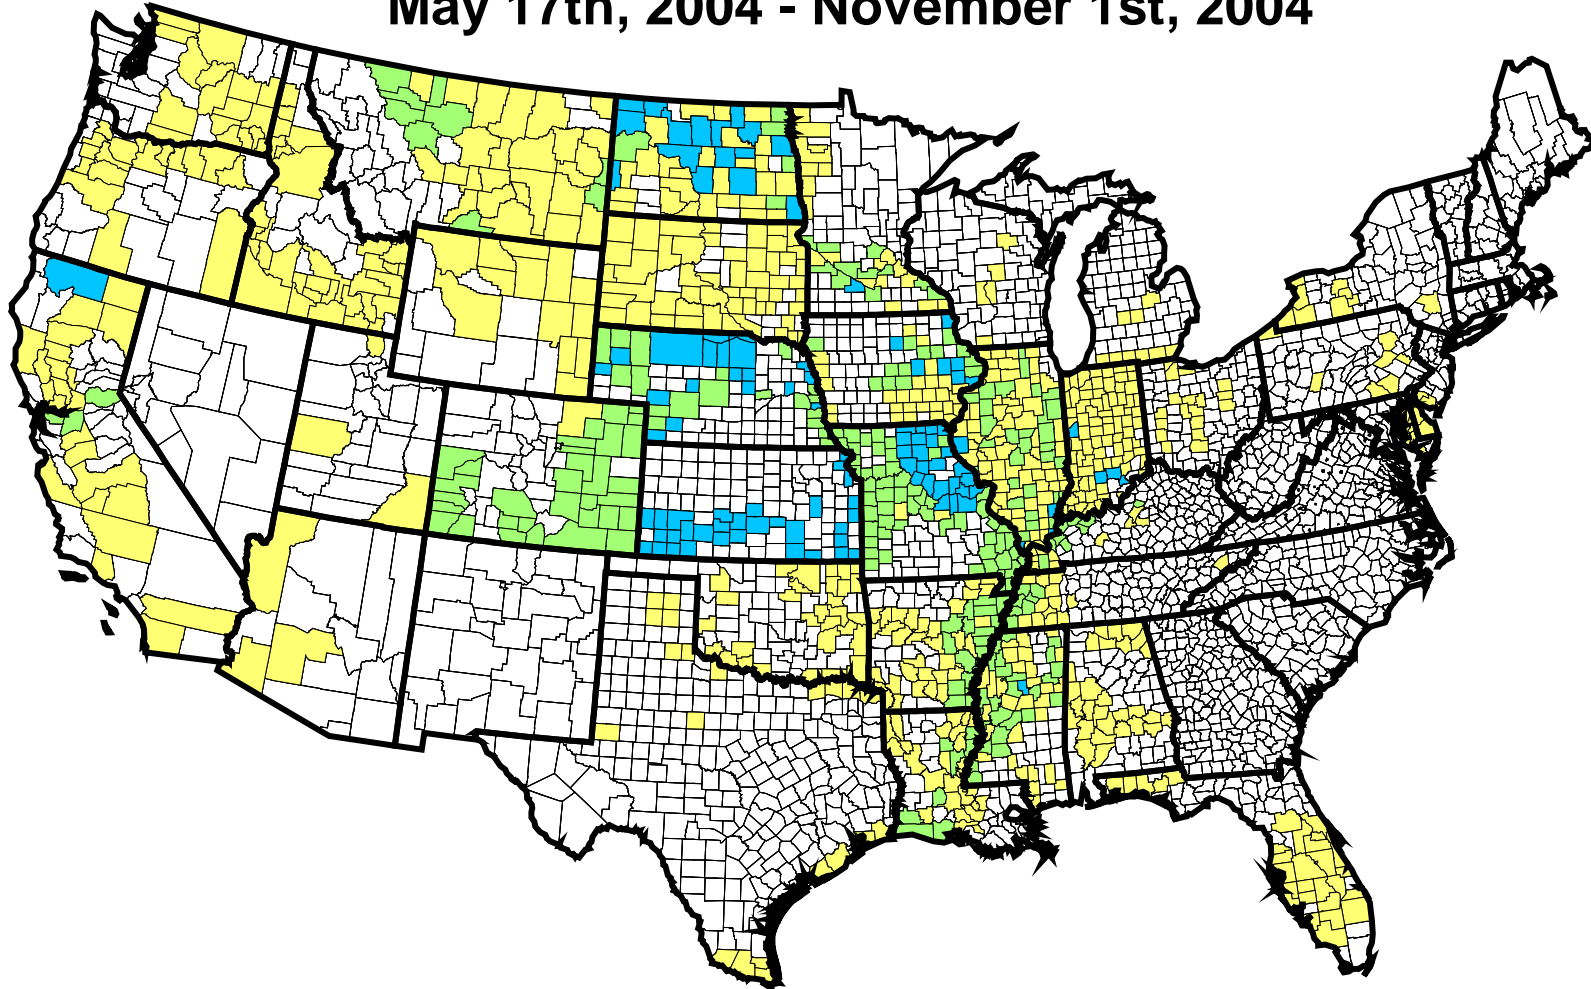

# RMA Mapping Progress

May 17th, 2004 - November 1st, 2004

## Current Status of Counties with FCI-33 Actuarial Maps

1036 Total Counties

	Phase 1 - Base Map 1036 Counties		No Map in County
	Phase 2 - RMA Layers Digitized 351 Counties		
	Phase 3 - Ready to Publish 109 Counties		