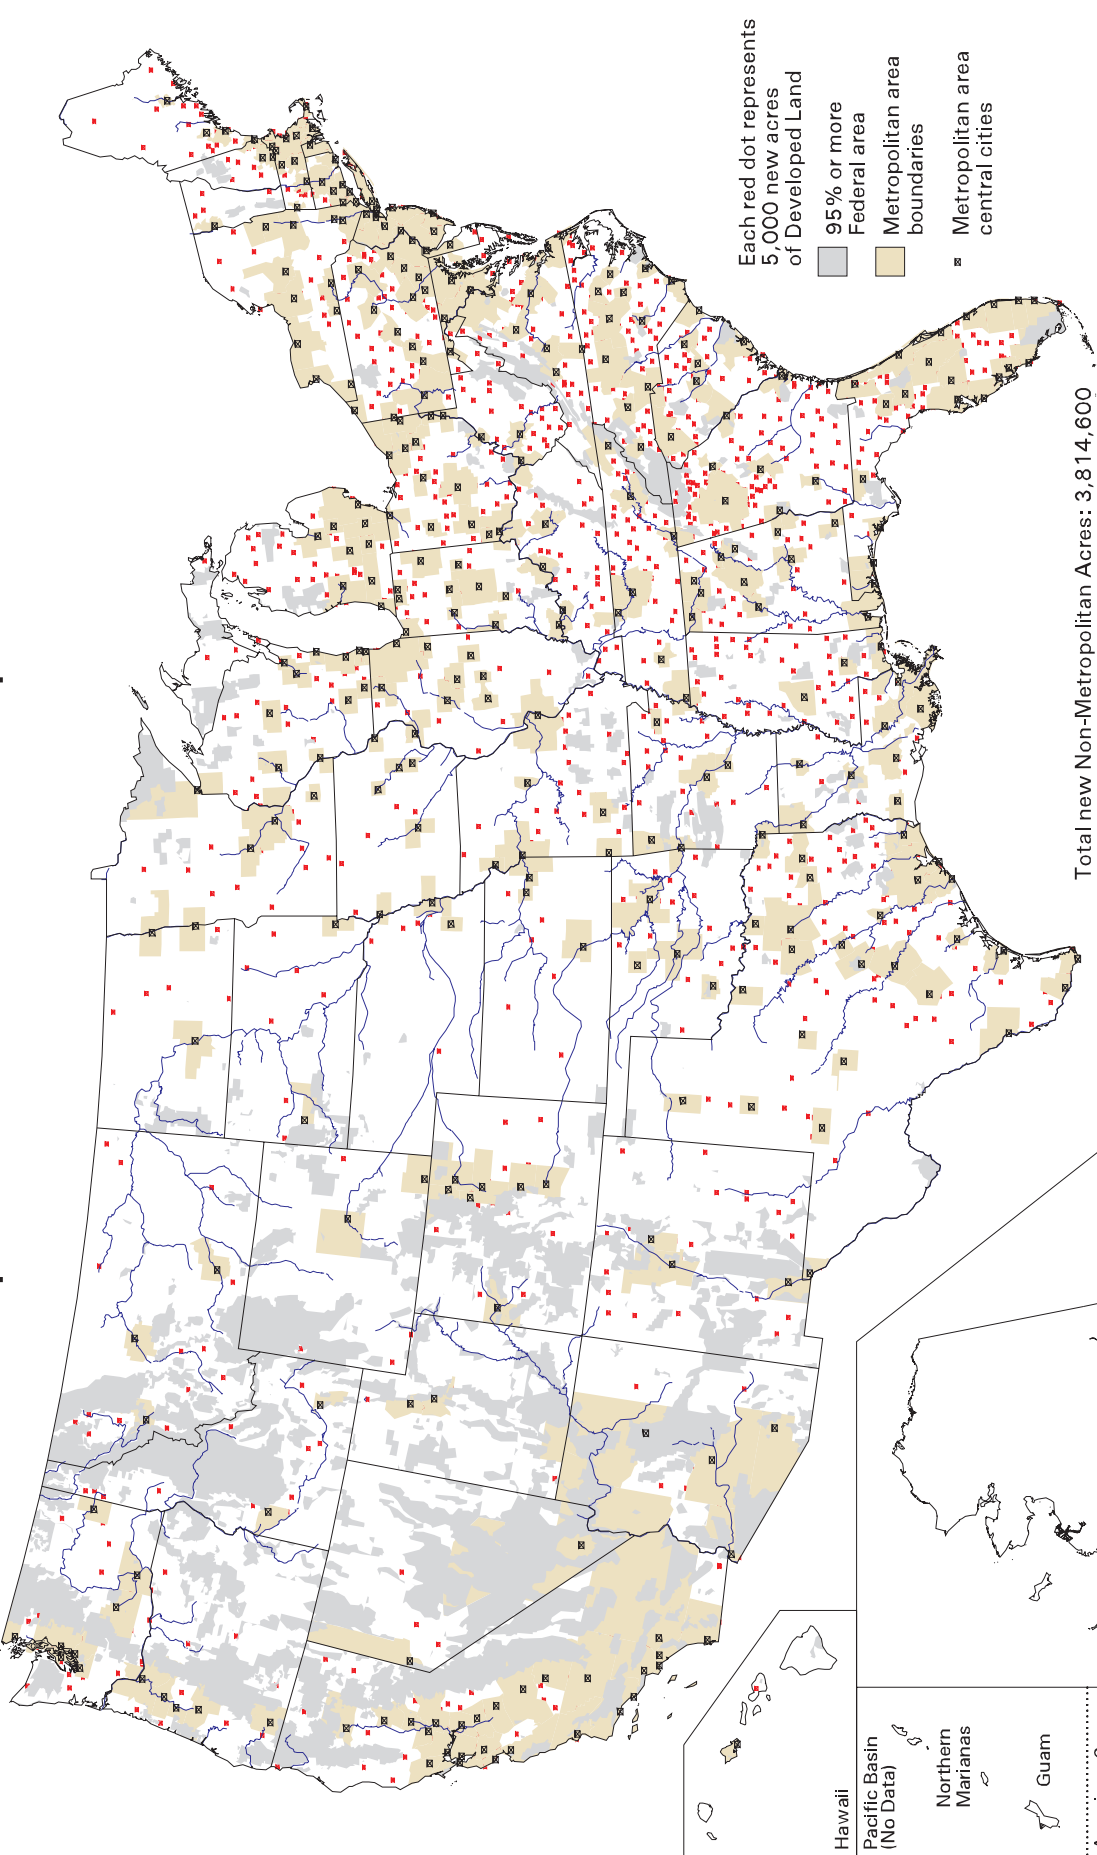

New Acres of Developed Land in Non-Metropolitan Areas, 1992-1997

Each red dot represents
5,000 new acres
of Developed Land

- 95% or more Federal area
- Metropolitan area boundaries
- Metropolitan area central cities

Total new Non-Metropolitan Acres: 3,814,600

Metropolitan areas are defined as US Census Bureau Metropolitan Statistical Areas

Puerto Rico / U.S. Virgin Islands

Hawaii

Pacific Basin (No Data)

Northern Marianas

Guam

American Samoa

Alaska (No Data)

Data Source: 1997 National Resource Inventory Revised December 2000

Map ID: m5124
For proper interpretation, see Explanation of Analysis for this map at our web site. Search for "USDASOTL" to locate our map index.