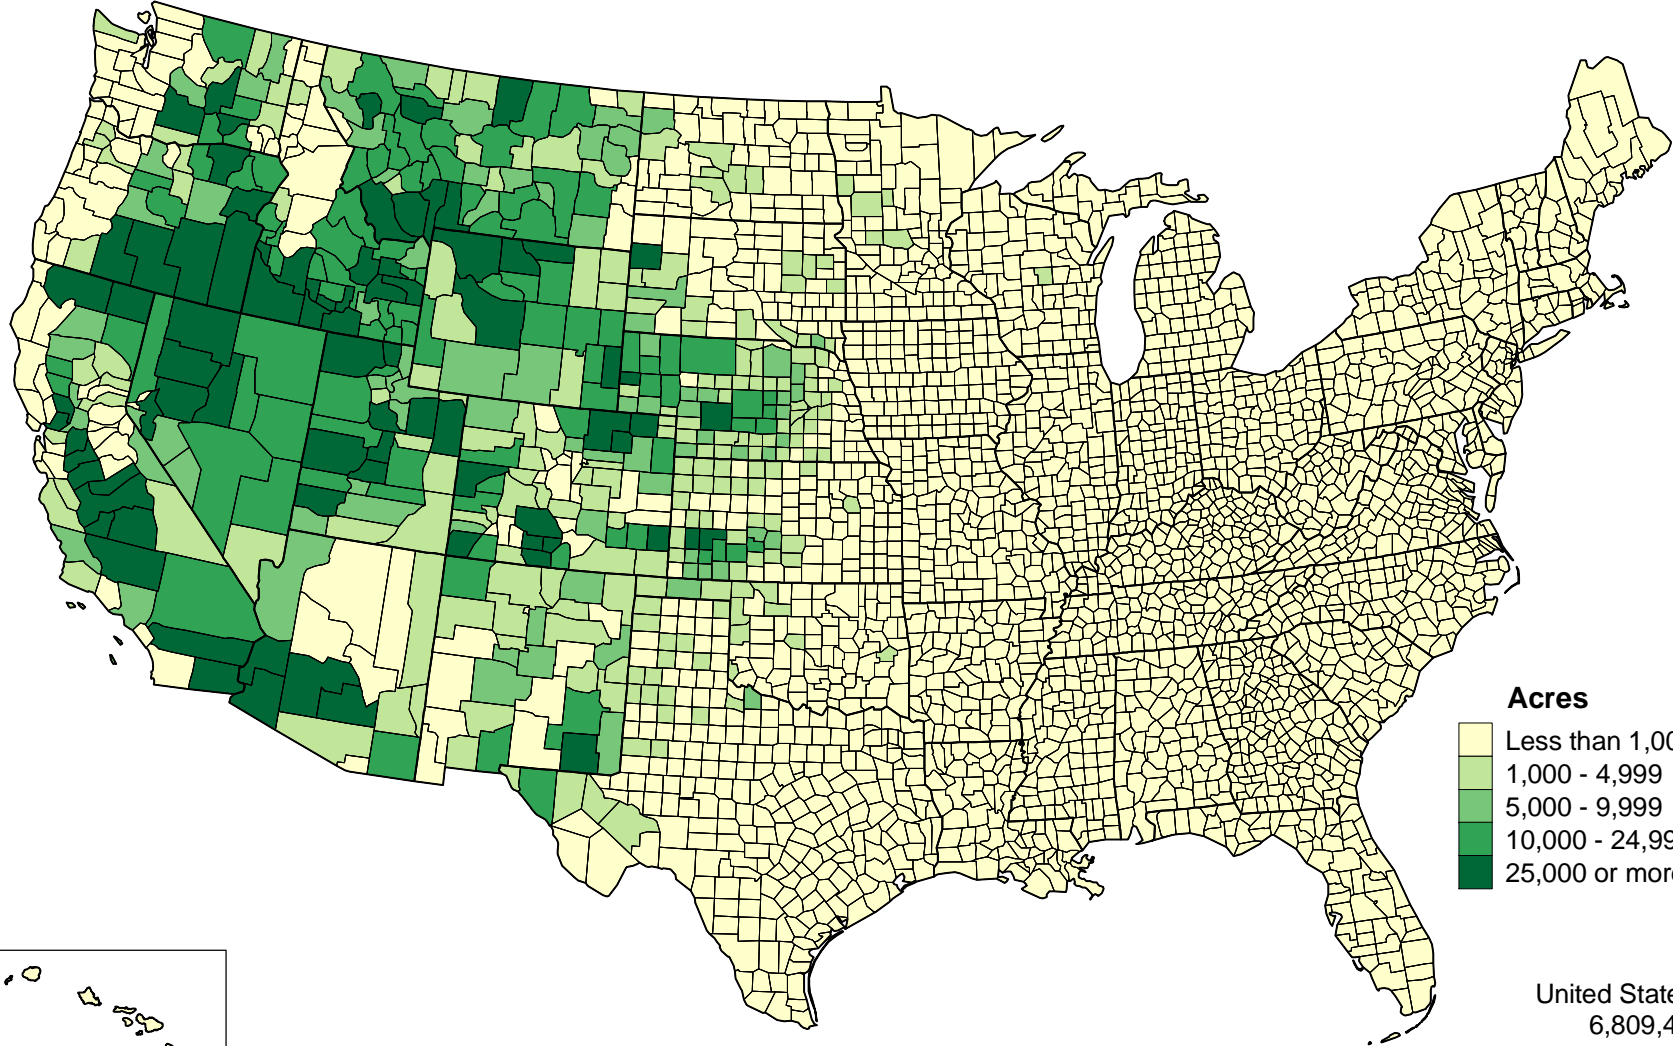

Irrigated Alfalfa Hay, Harvested Acres: 2002

United States Total
6,809,432

2002 Census of Agriculture