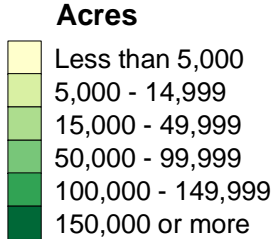

Soybeans for Beans, Harvested Acres: 2002

United States Total
72,399,844

2002 Census of Agriculture