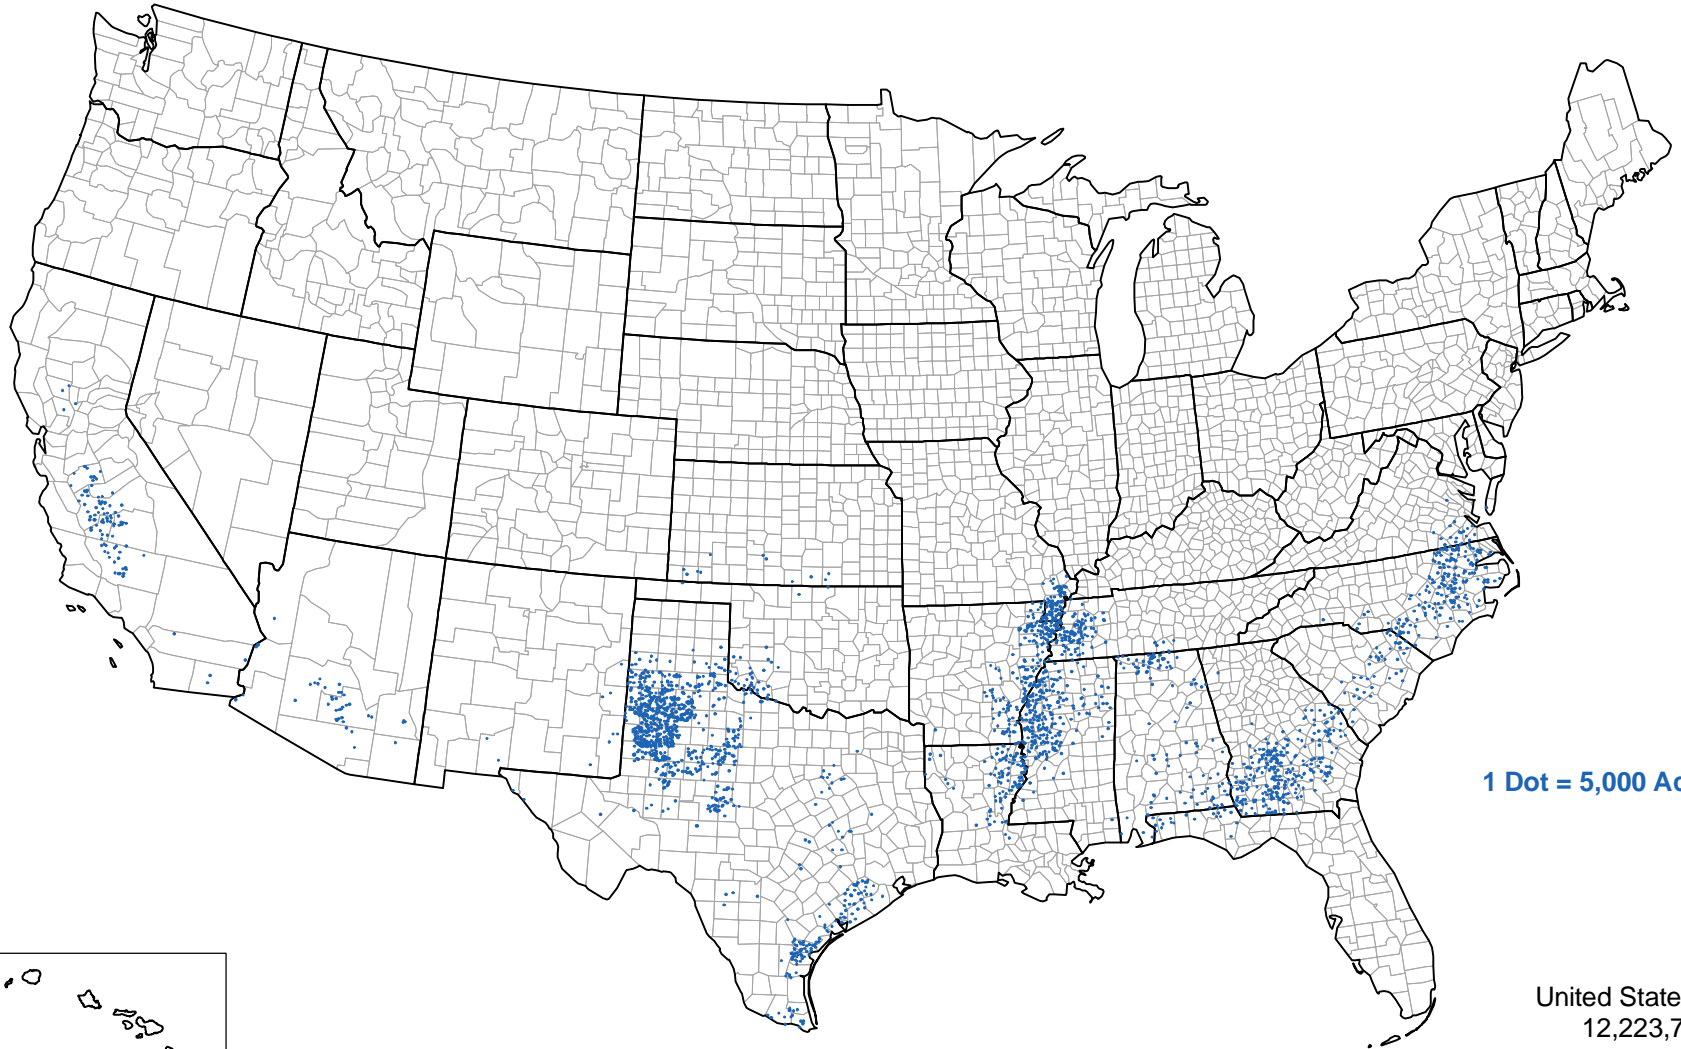

Upland Cotton, Harvested Acres: 2002

United States Total
12,223,770

2002 Census of Agriculture