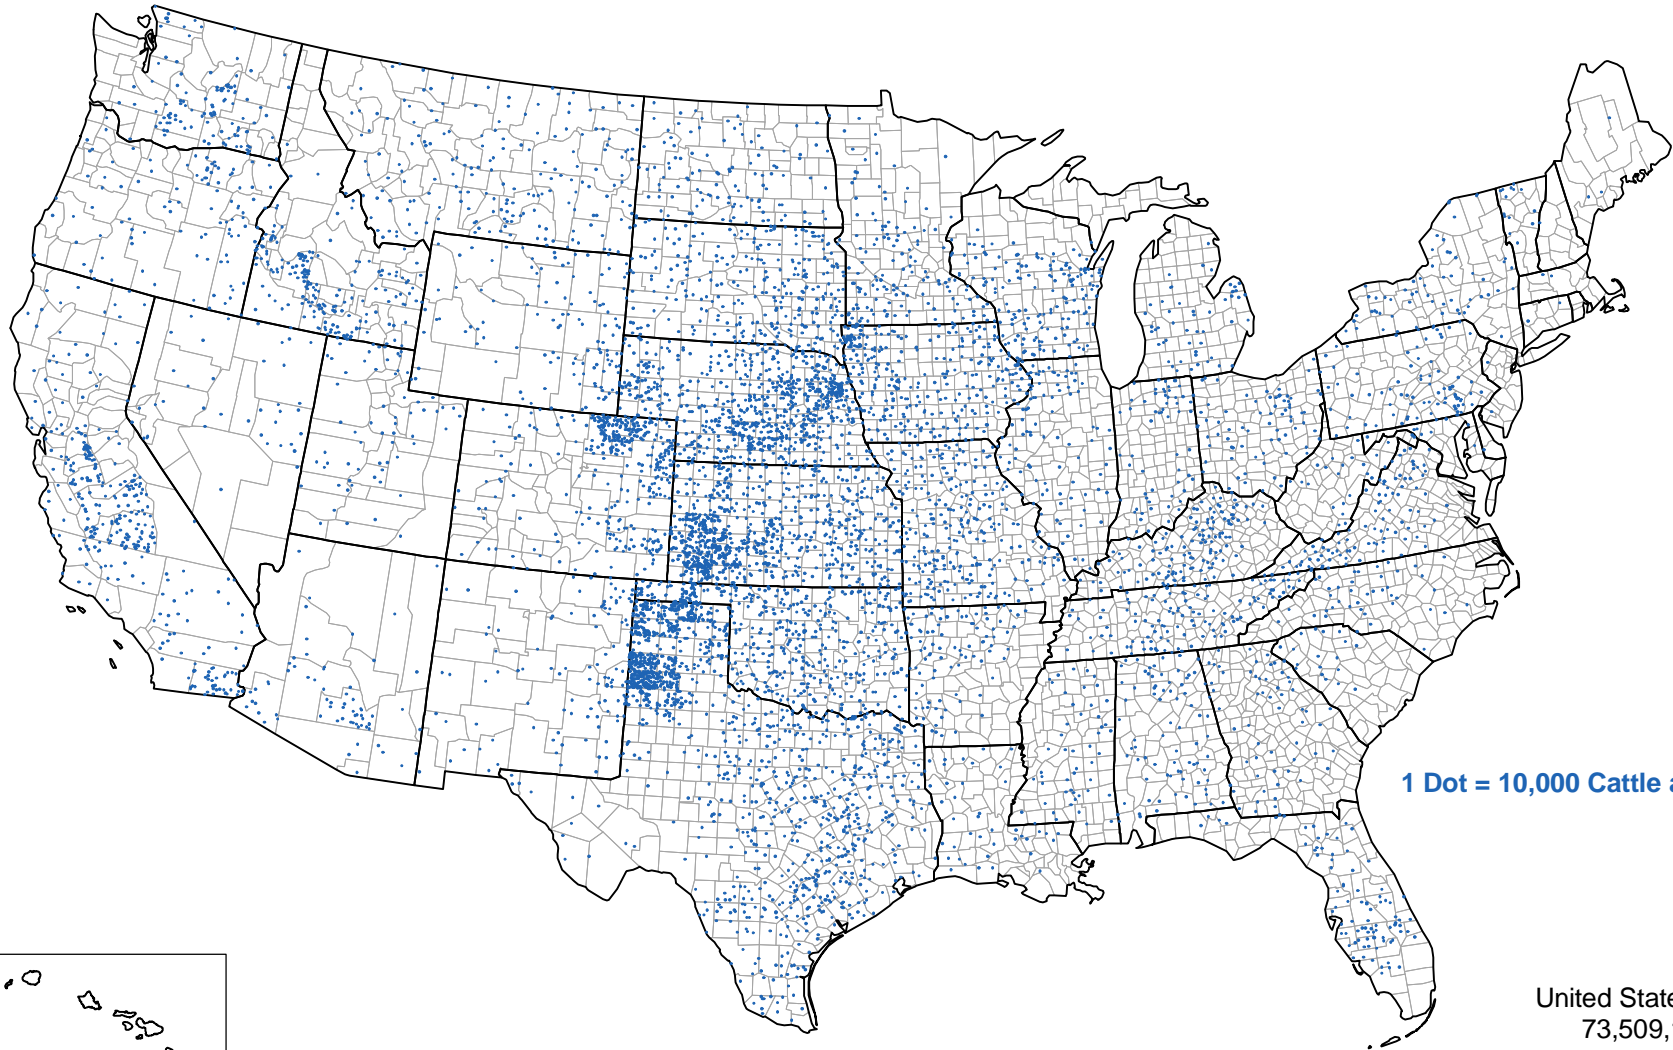

Number of Cattle and Calves Sold: 2002

1 Dot = 10,000 Cattle and Calves

United States Total
73,509,165

2002 Census of Agriculture