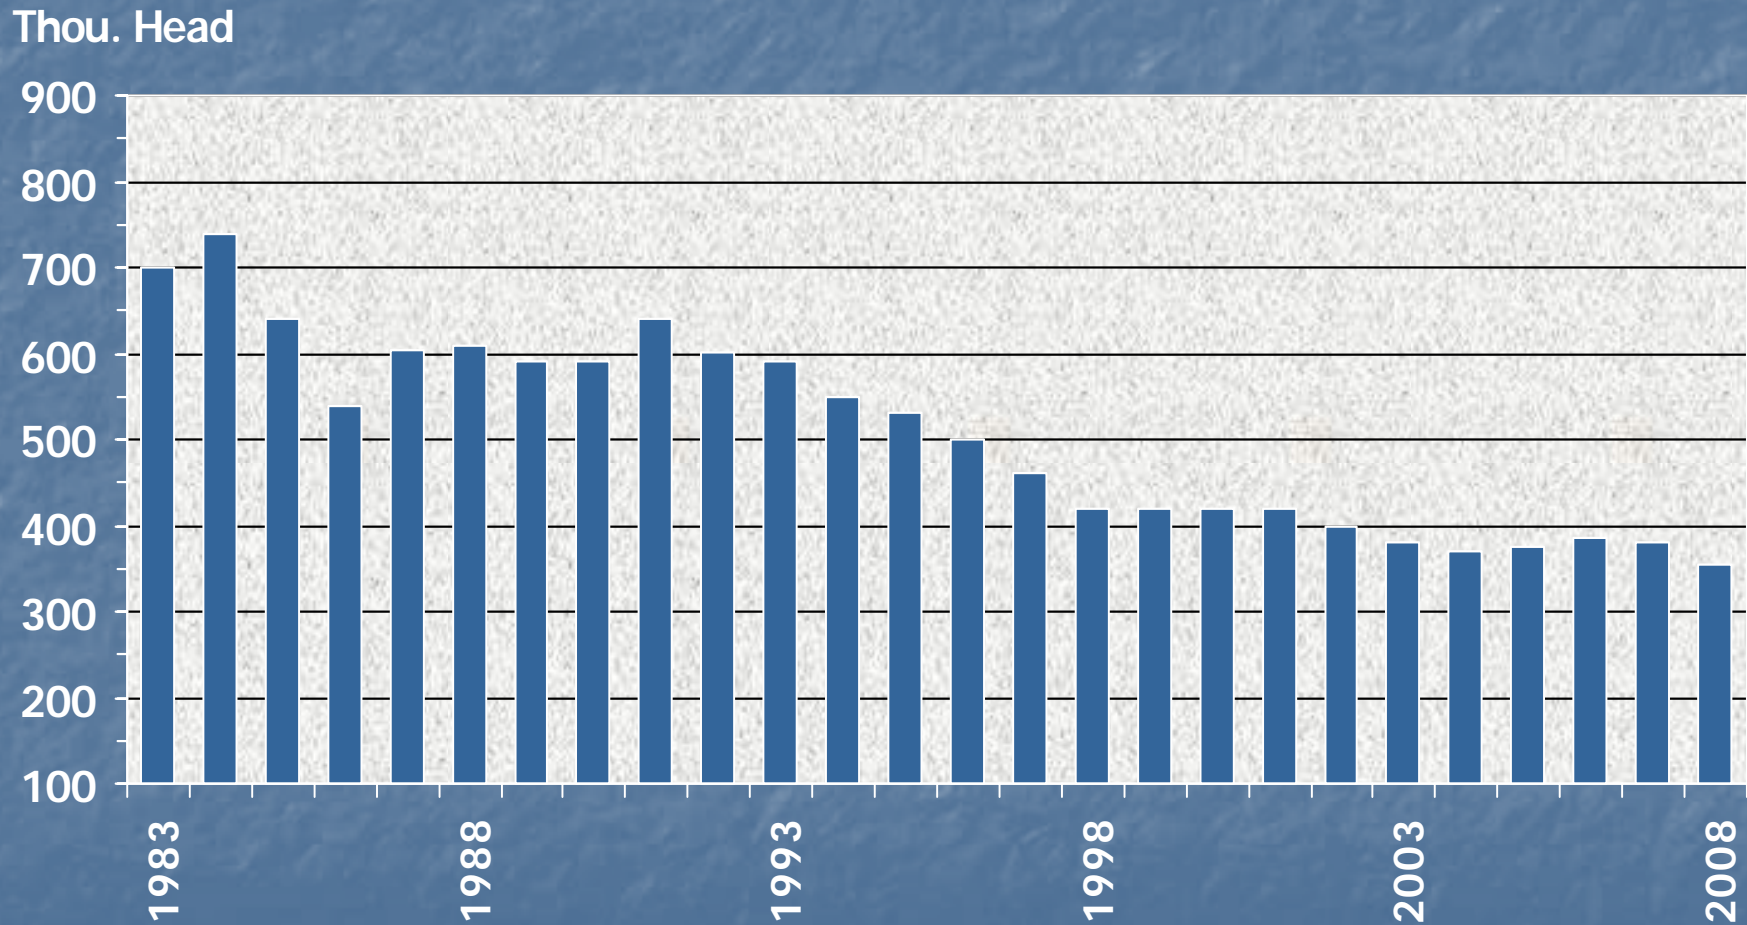

# SOUTH DAKOTA SHEEP INVENTORY AS OF JANUARY 1

Source: USDA/NASS - South Dakota Field Office - March 2008