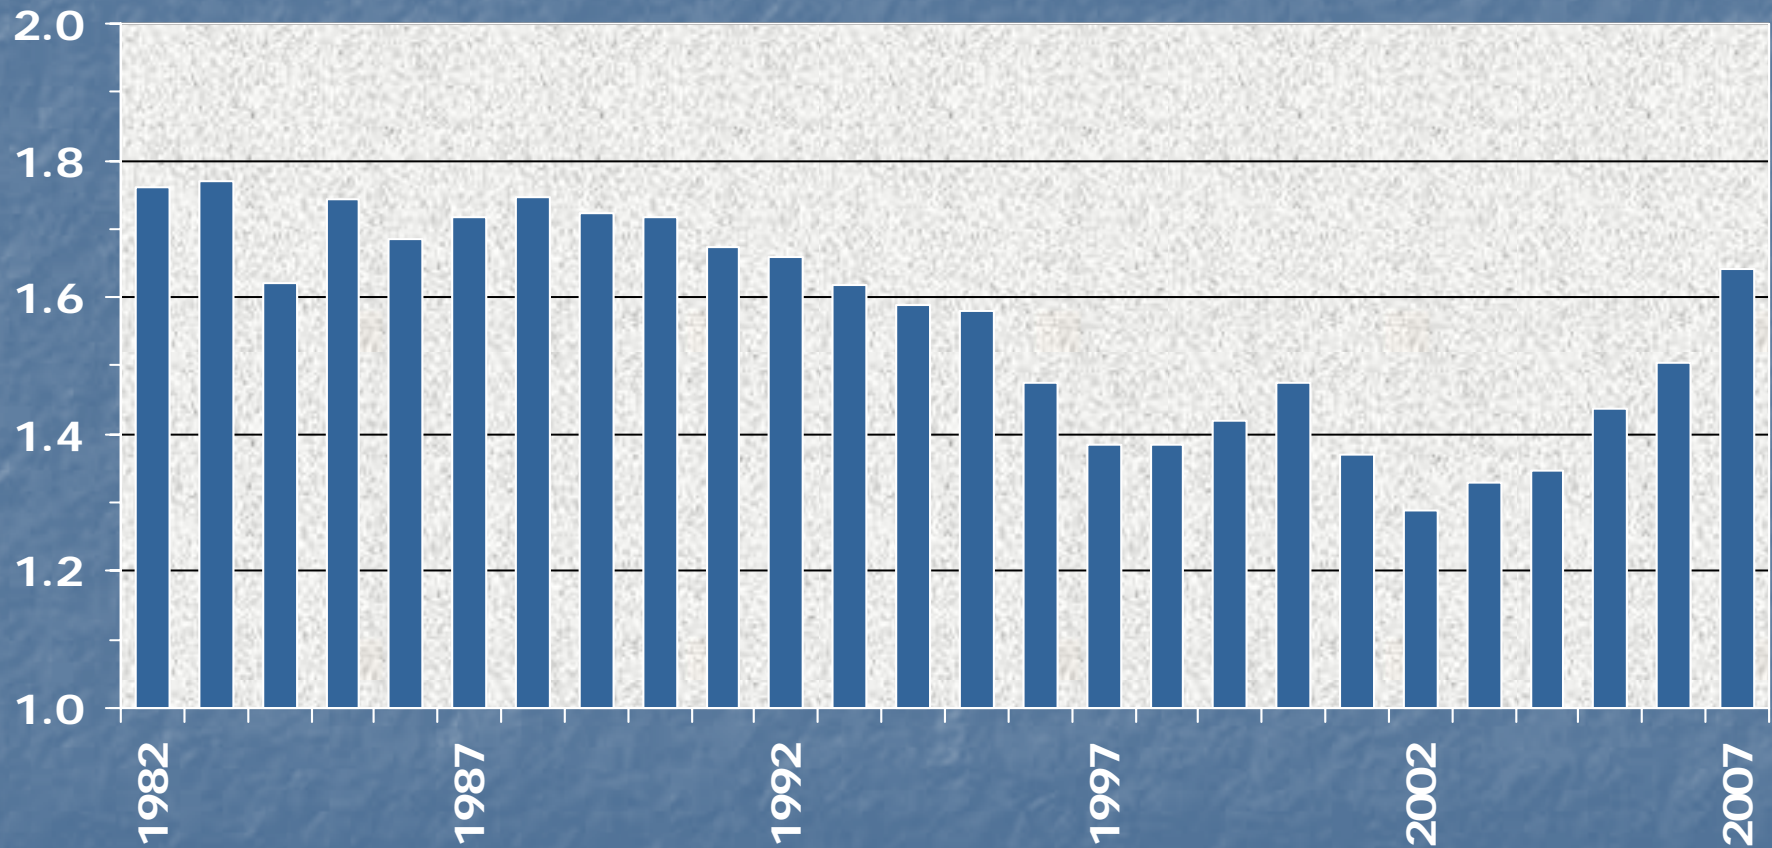

SOUTH DAKOTA MILK PRODUCTION (ANNUAL)

Billion Lbs.

Source: USDA/NASS - South Dakota Field Office - March 2008