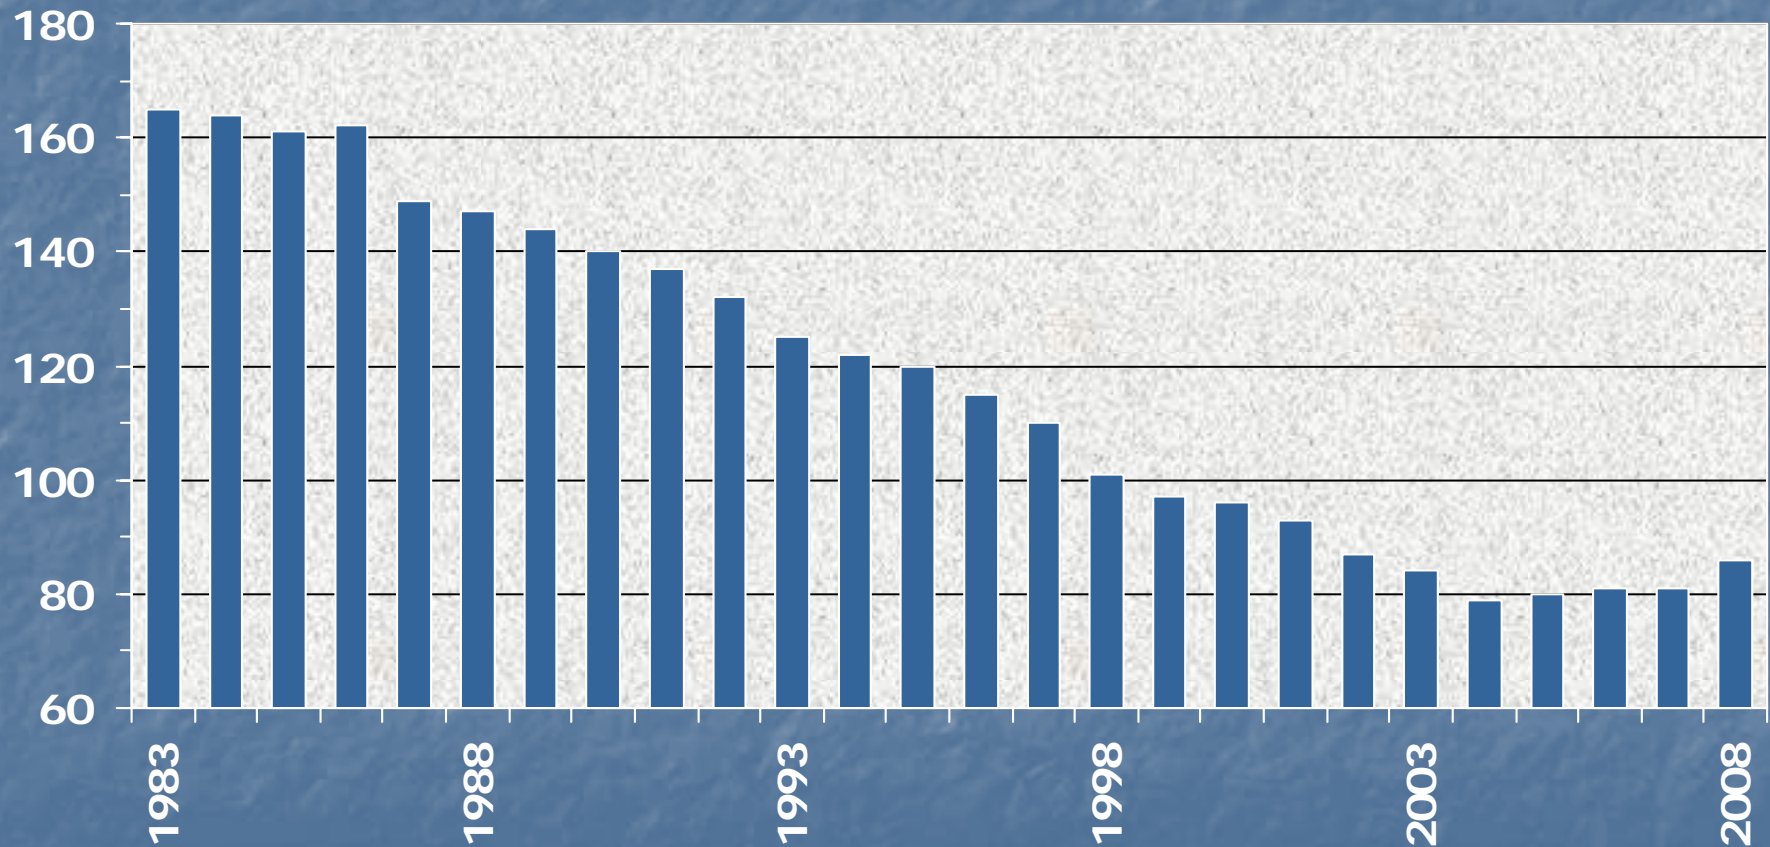

SOUTH DAKOTA MILK COW INVENTORY AS OF JANUARY 1

Thou. Head

Source: USDA/NASS - South Dakota Field Office - March 2008