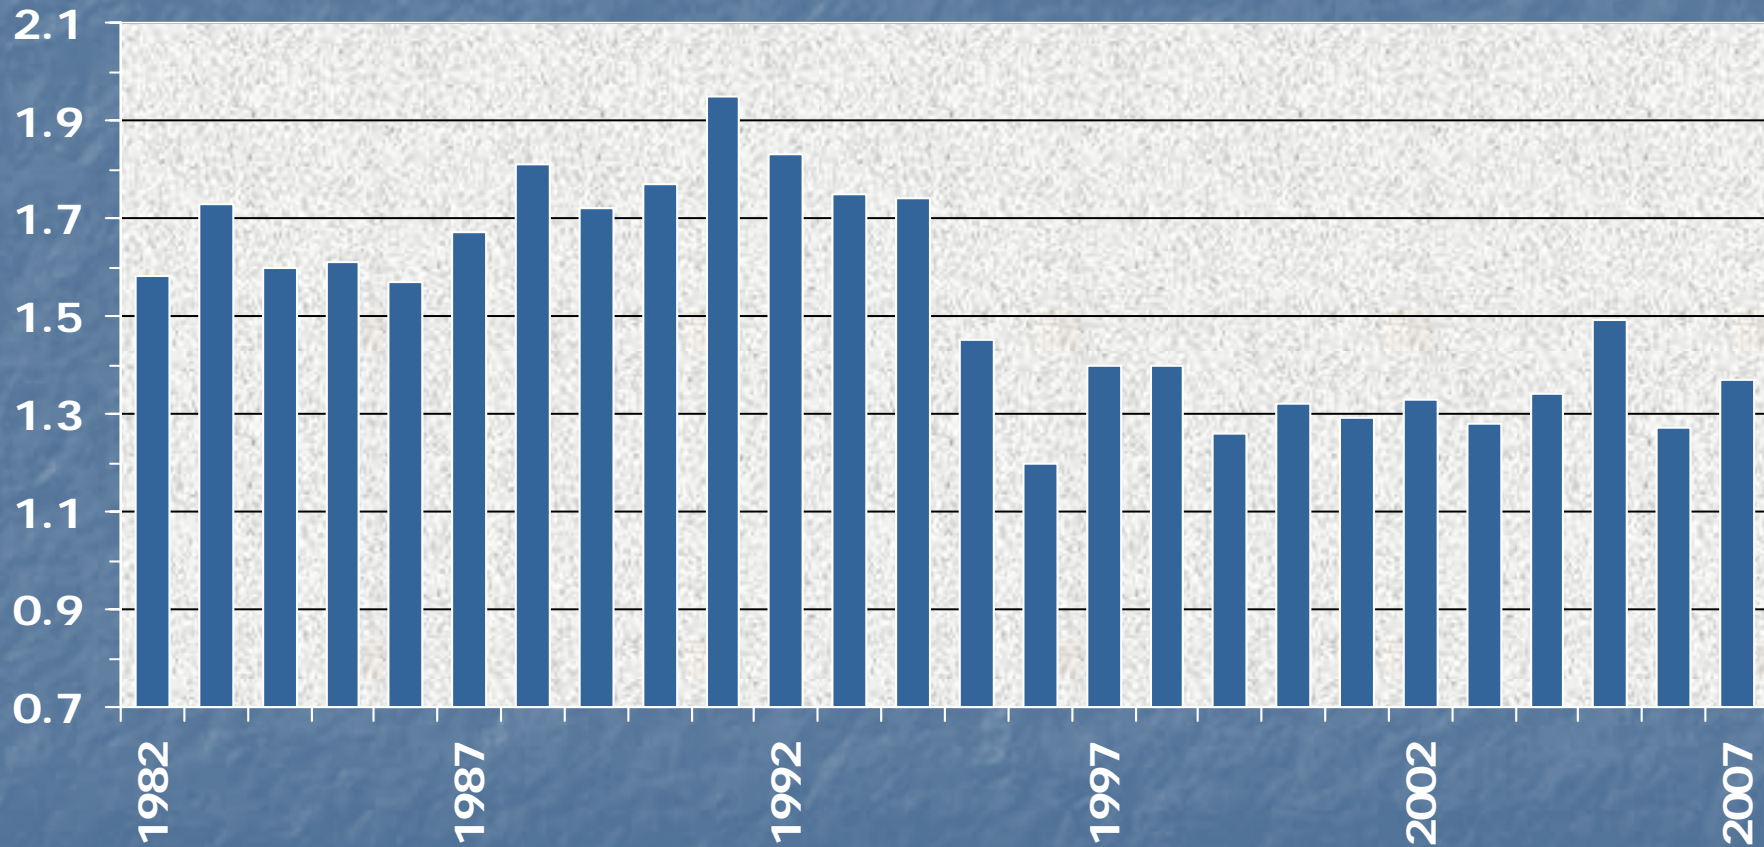

# SOUTH DAKOTA HOG & PIG INVENTORY AS OF DECEMBER 1

Million Head

Source: USDA/NASS - South Dakota Field Office - March 2008