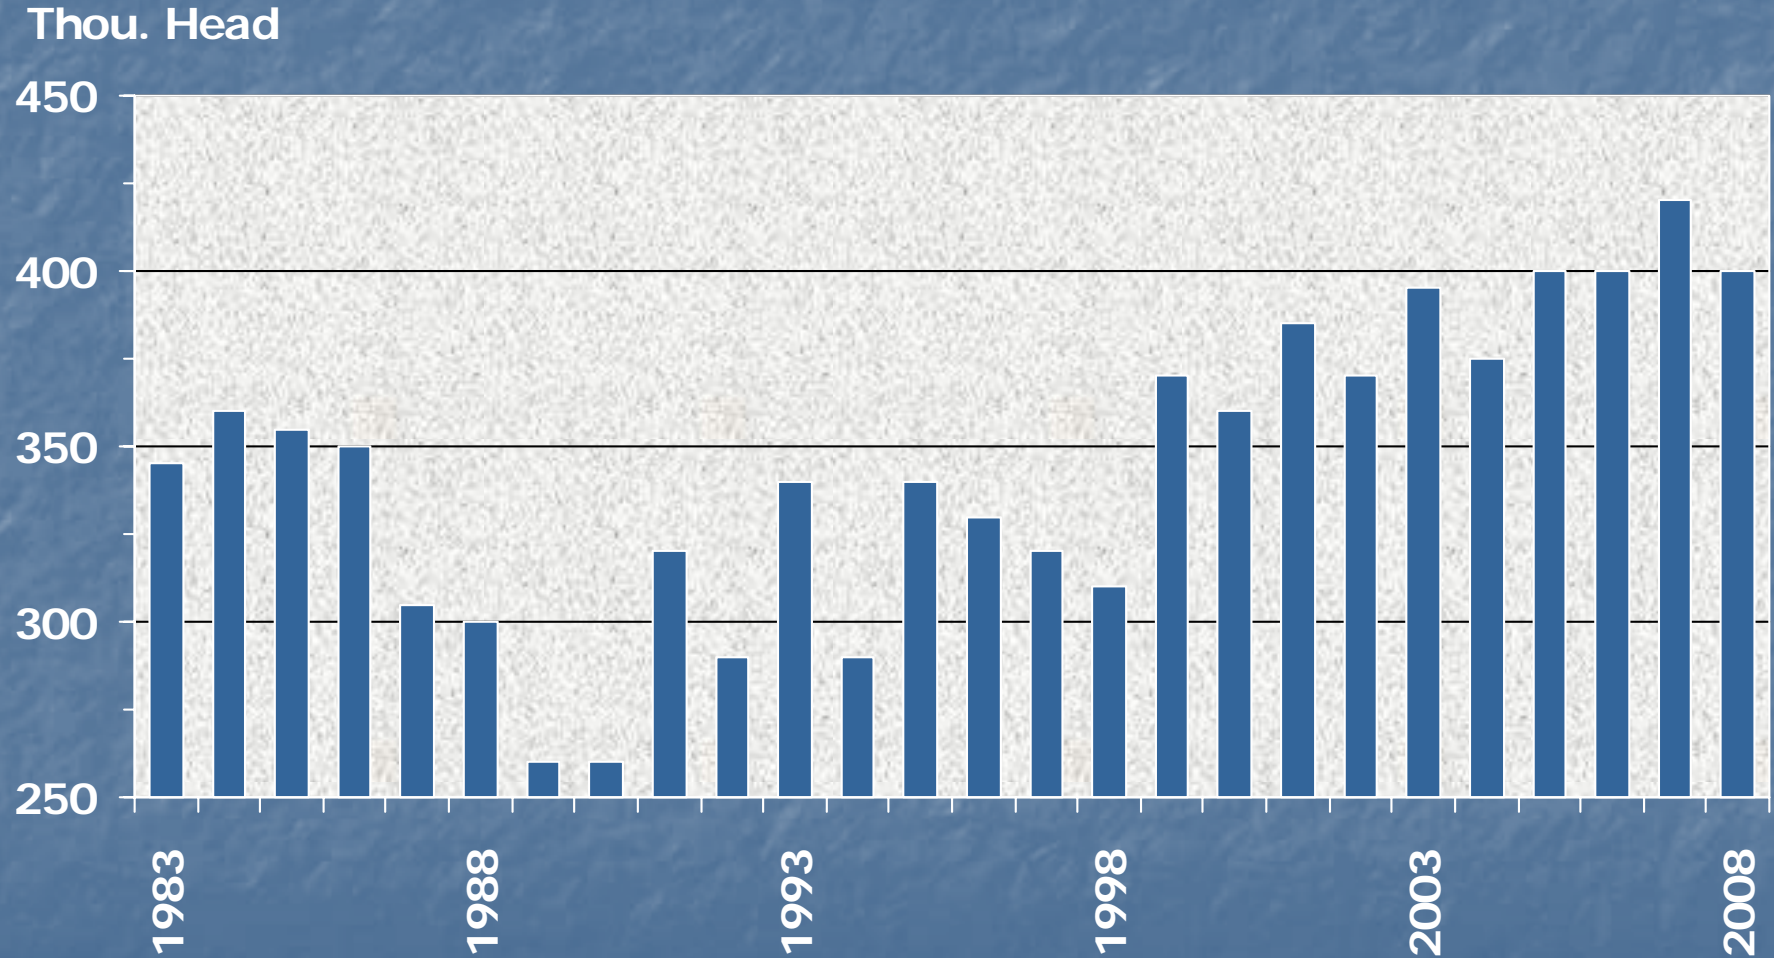

# SOUTH DAKOTA CATTLE ON FEED AS OF JANUARY 1

Source: USDA/NASS - South Dakota Field Office - March 2008