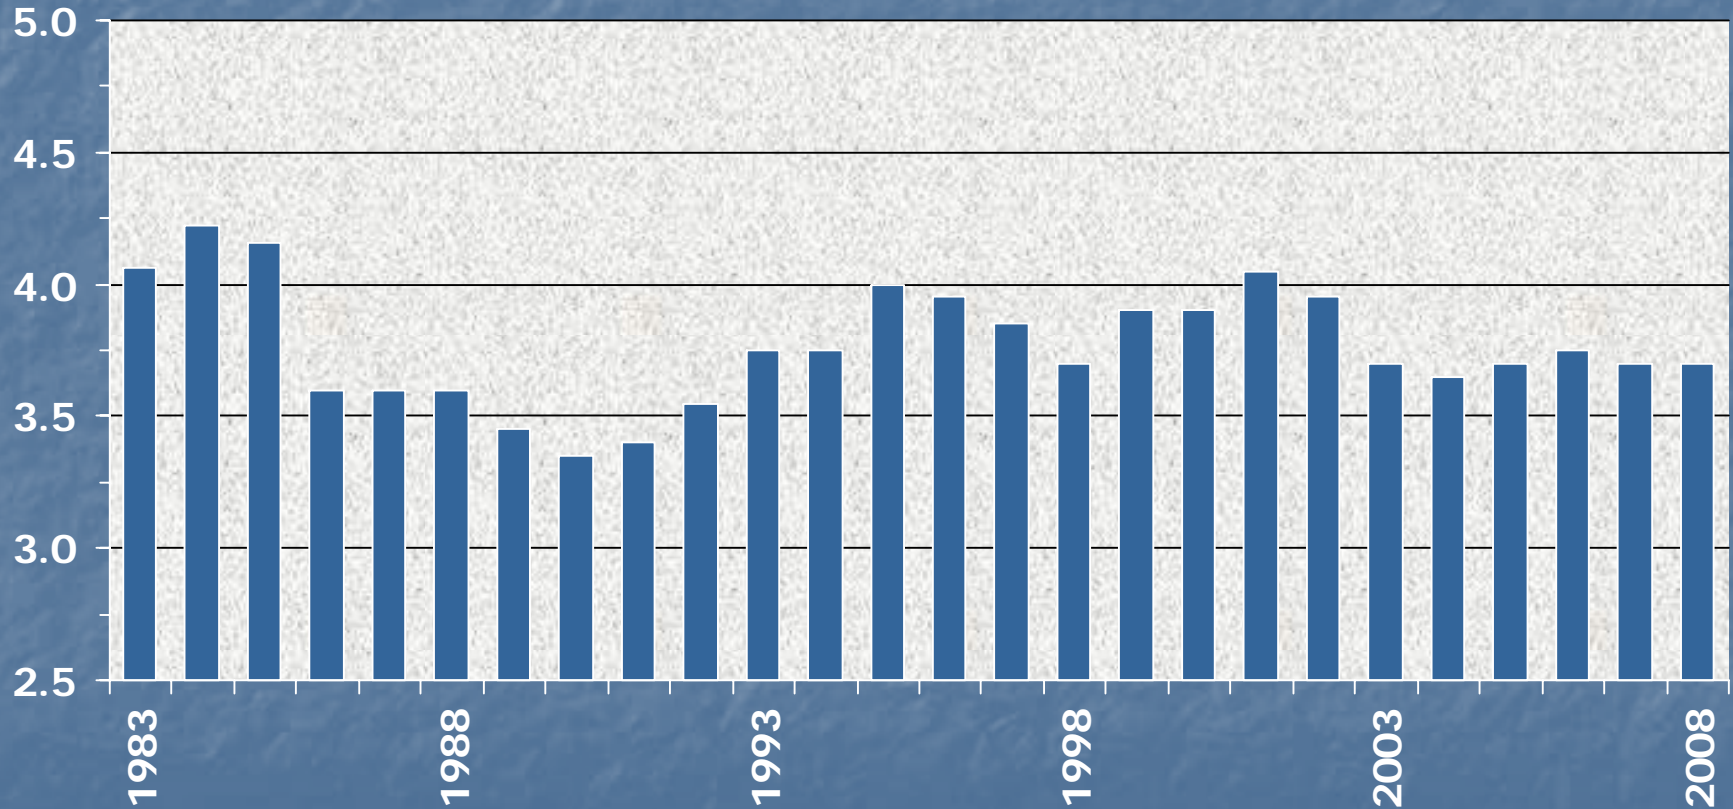

SOUTH DAKOTA CATTLE INVENTORY AS OF JANUARY 1

Million Head

Source: USDA/NASS - South Dakota Field Office - March 2008