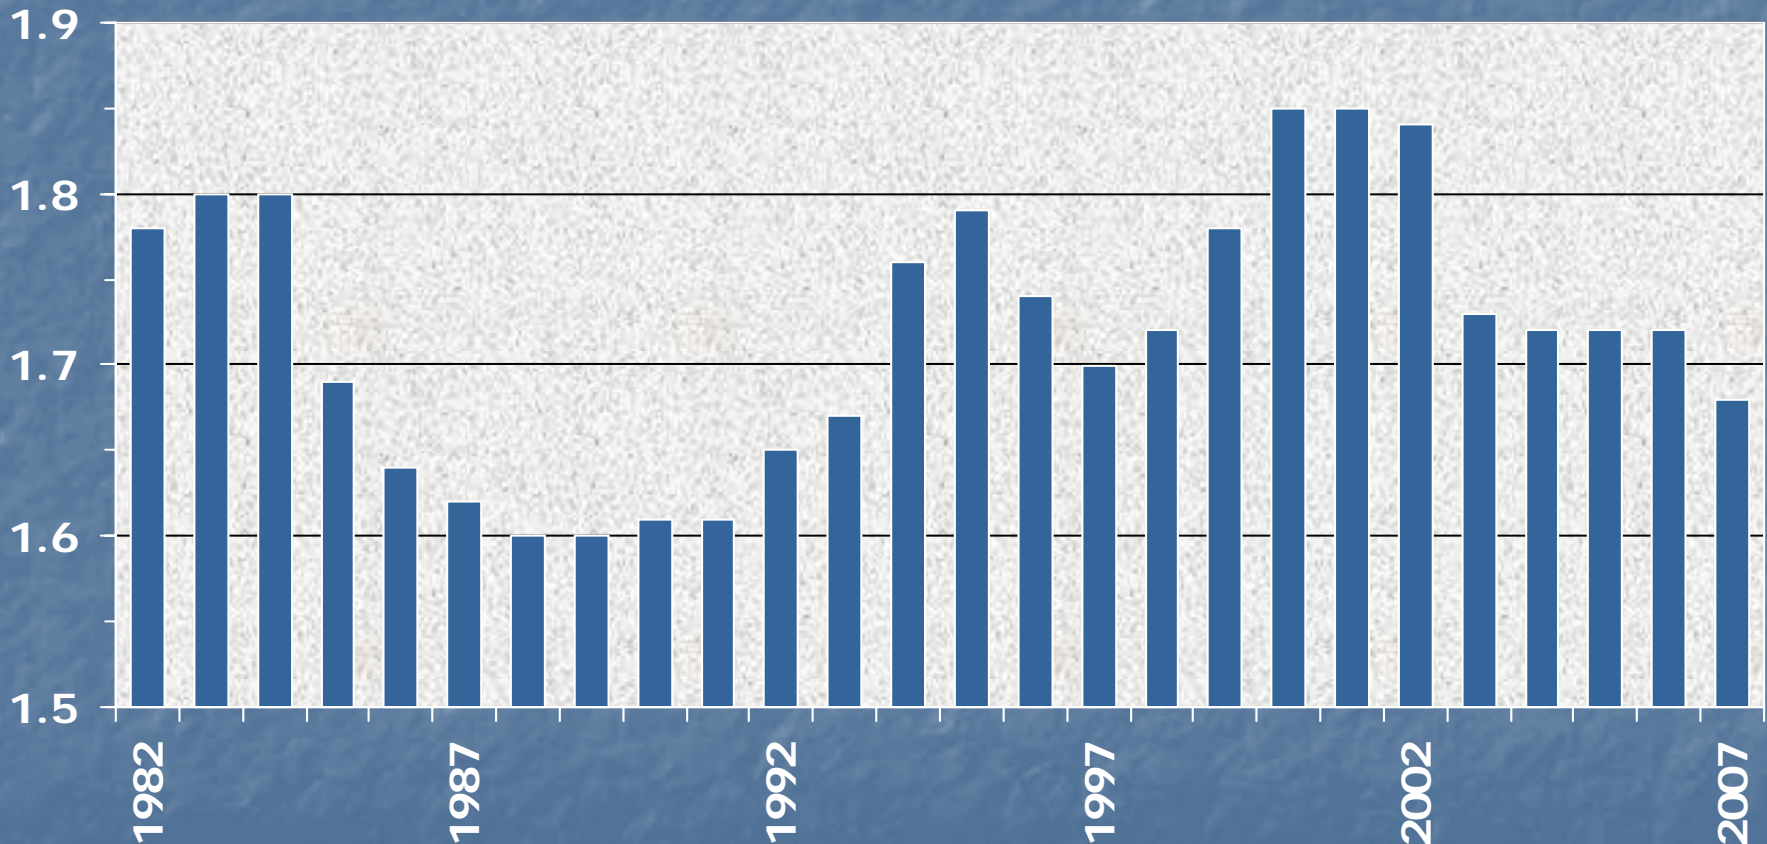

SOUTH DAKOTA CALF CROP JANUARY 1 – DECEMBER 31

Million Head

Source: USDA/NASS - South Dakota Field Office - March 2008