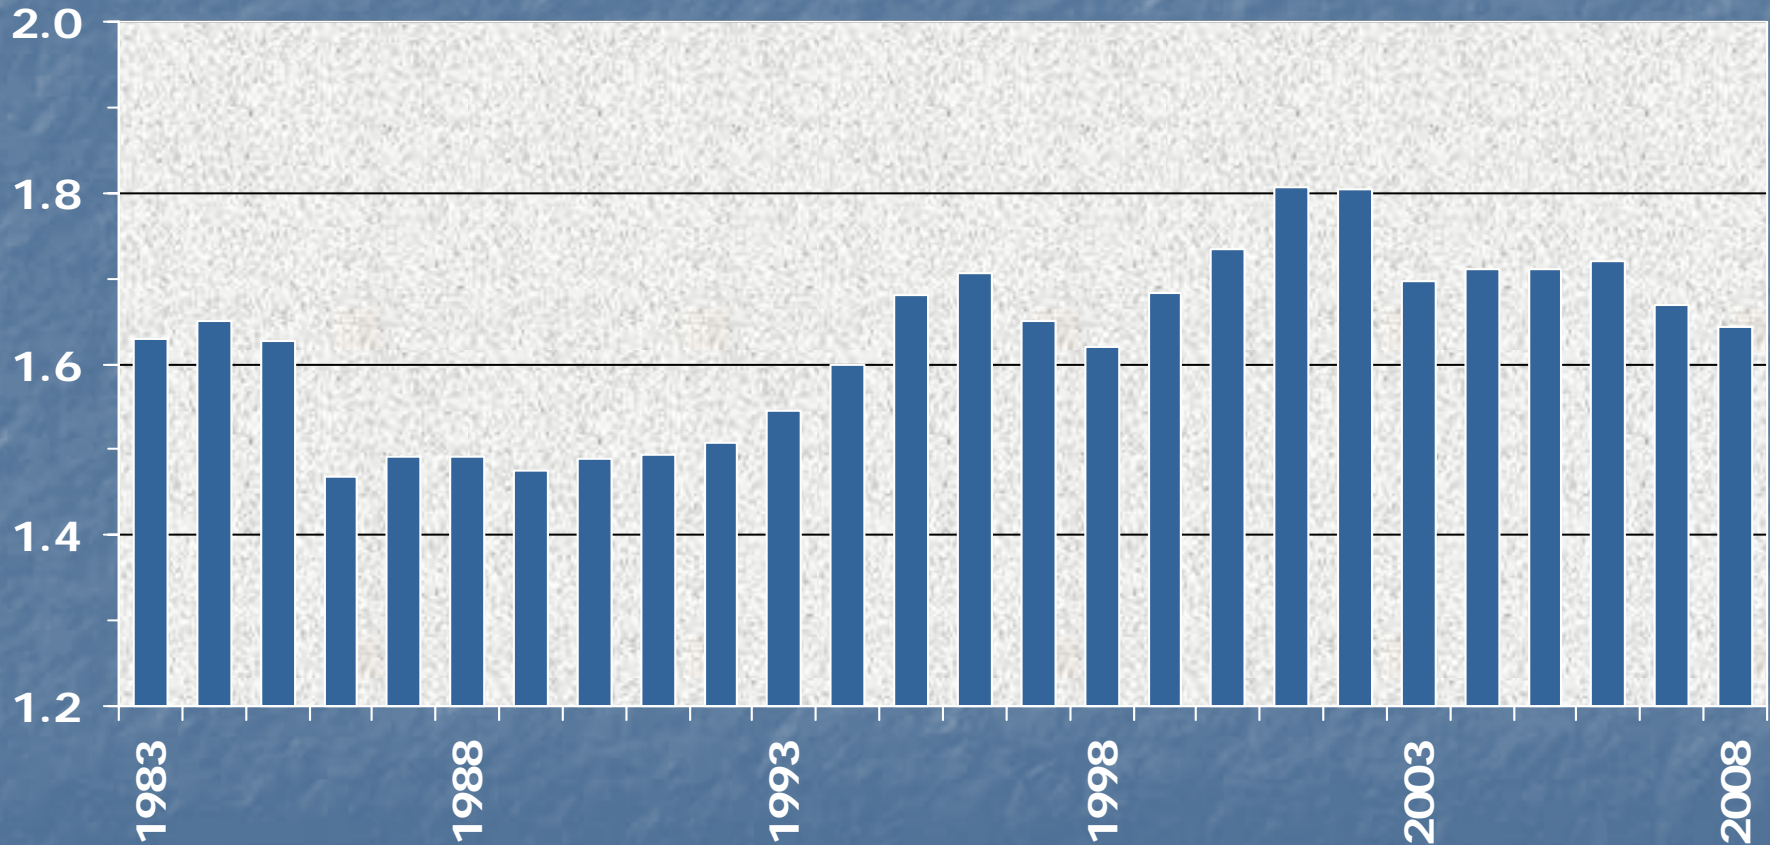

SOUTH DAKOTA BEEF COW INVENTORY AS OF JANUARY 1

Million Head

Source: USDA/NASS - South Dakota Field Office - March 2008