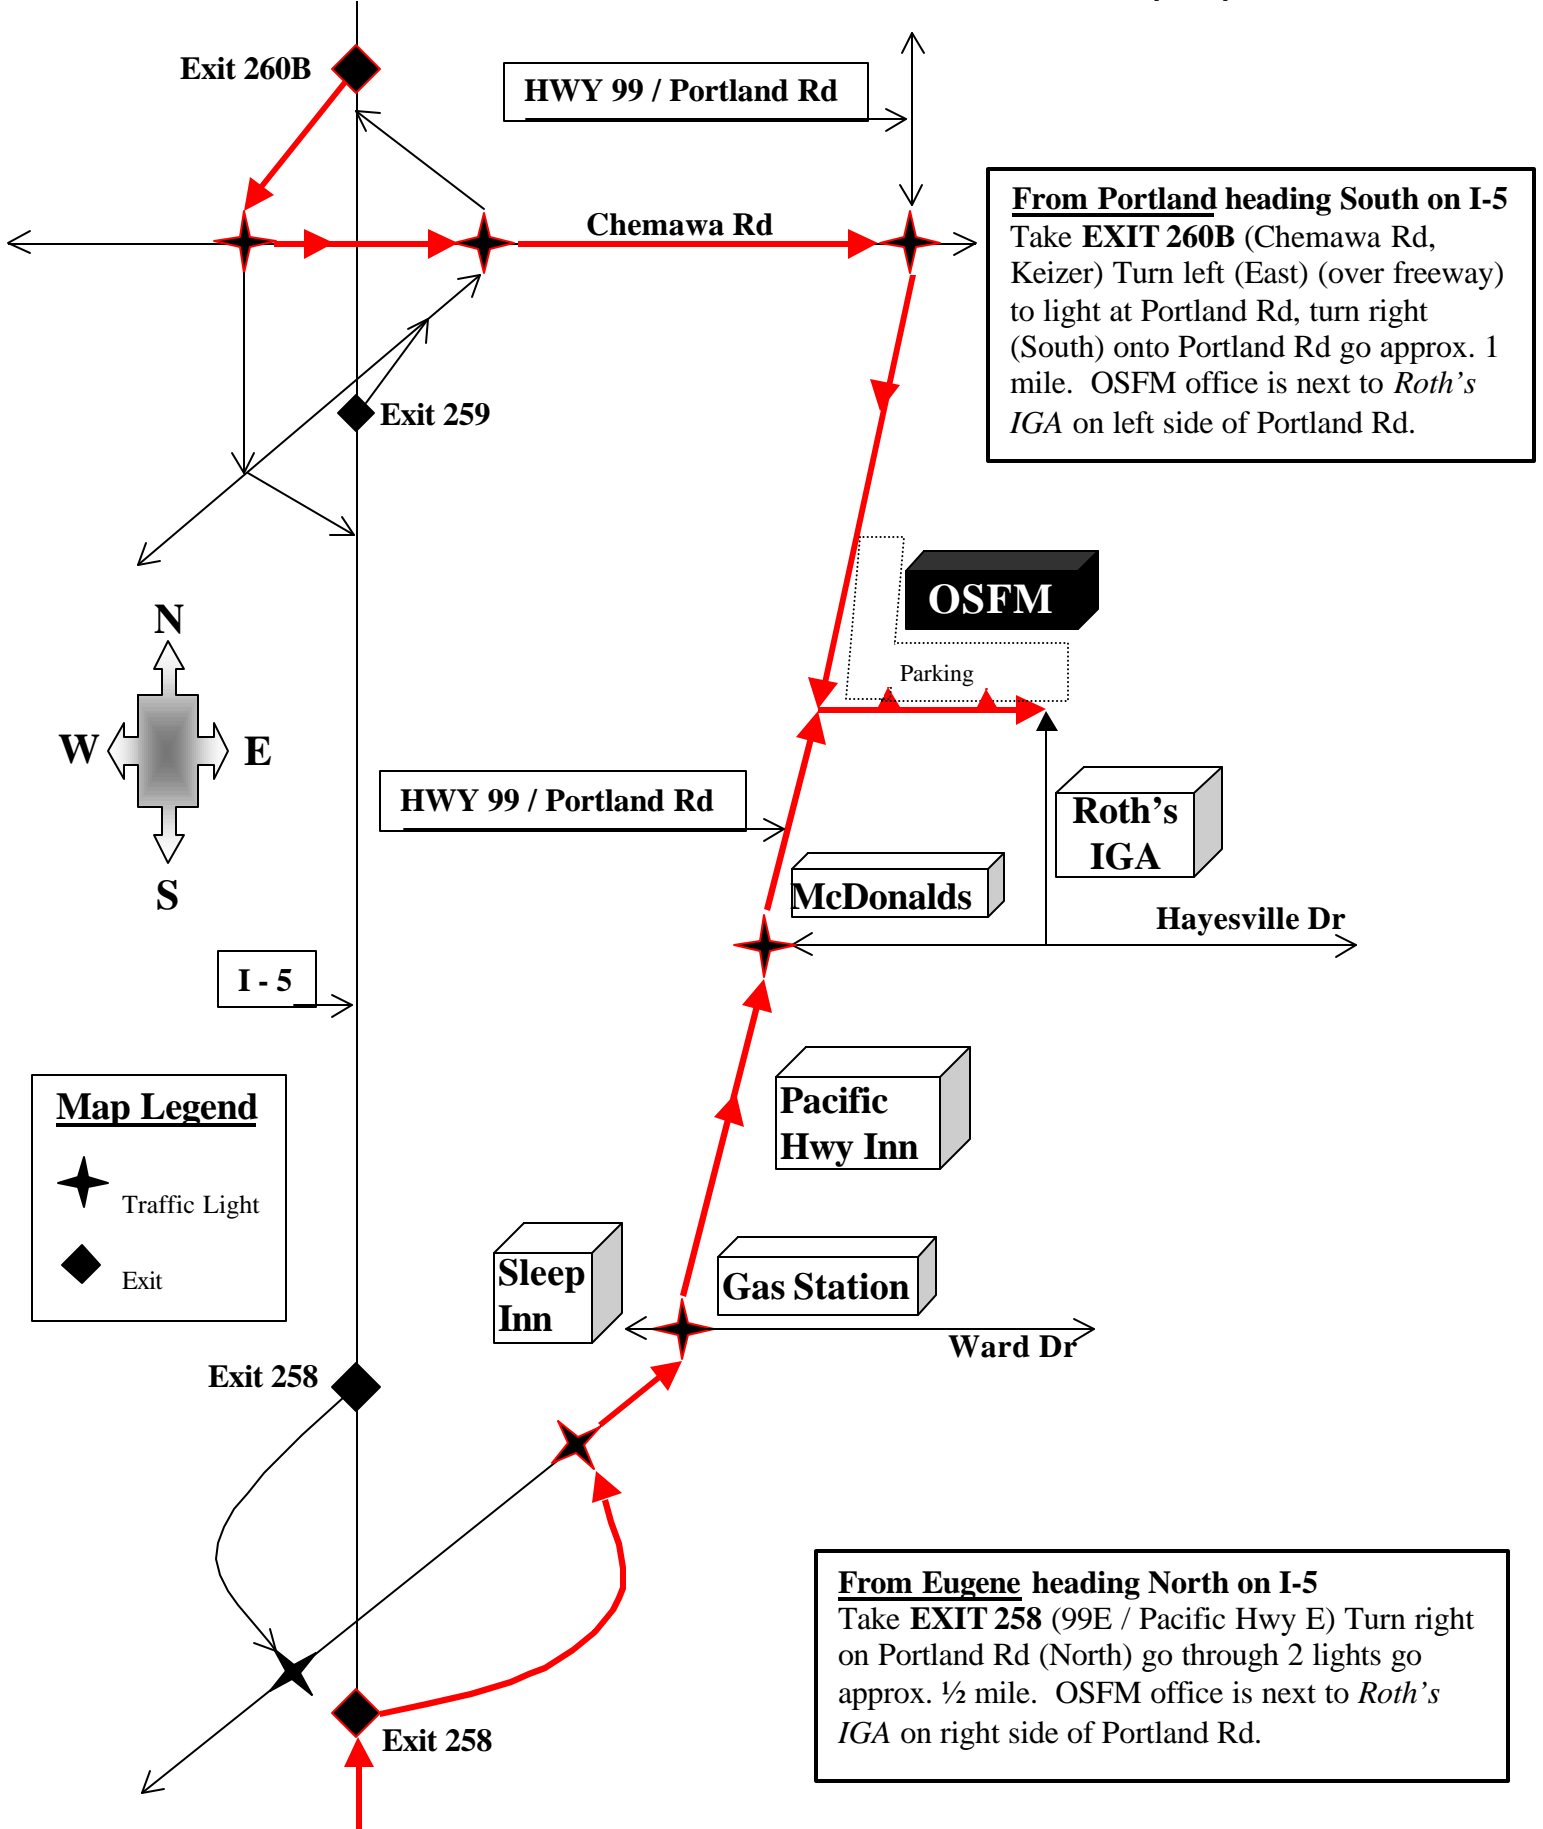

I-5 Directions to Oregon State Fire Marshal Office

4760 Portland Rd, Salem OR 97305-1760

(503) 378-3473

From Portland heading South on I-5
Take **EXIT 260B** (Chemawa Rd, Keizer) Turn left (East) (over freeway) to light at Portland Rd, turn right (South) onto Portland Rd go approx. 1 mile. OSFM office is next to *Roth's IGA* on left side of Portland Rd.

From Eugene heading North on I-5
Take **EXIT 258** (99E / Pacific Hwy E) Turn right on Portland Rd (North) go through 2 lights go approx. ½ mile. OSFM office is next to *Roth's IGA* on right side of Portland Rd.