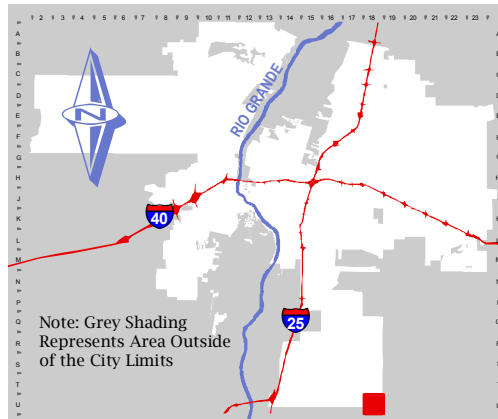

11
1004075
MESA DEL SOL
PC

For more current information and more details visit: <http://www.cabq.gov/gis>

Map amended through: 6/13/2008

Note: Grey Shading
Represents Area Outside
of the City Limits

Zone Atlas Page:

U-18-Z

Selected Symbols

- SECTOR PLANS**
- Design Overlay Zones
- City Historic Zones
- H-1 Buffer Zone
- Petroglyph Mon.
- Escarpment
- 2 Mile Airport Zone
- Airport Noise Contours
- Wall Overlay Zone