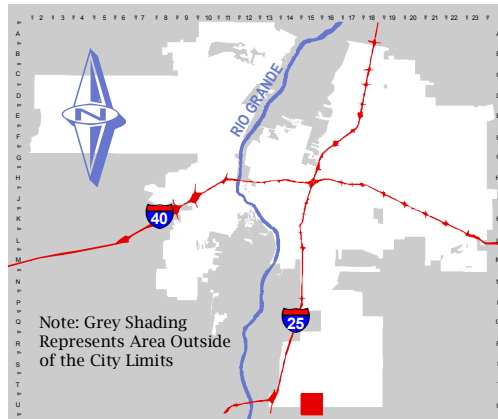

3

1004075

MESA DEL SOL PC

For more current information and more details visit: <http://www.cabq.gov/gis>

Map amended through: 6/13/2008

Zone Atlas Page:

U-15-Z

Selected Symbols

- SECTOR PLANS**
- Design Overlay Zones
- City Historic Zones
- H-1 Buffer Zone
- Petroglyph Mon.
- Escarpment
- 2 Mile Airport Zone
- Airport Noise Contours
- Wall Overlay Zone