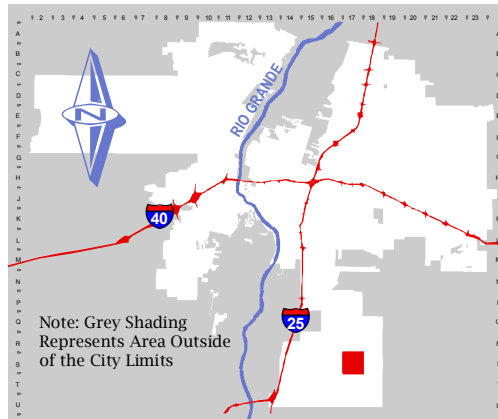

2

MESA DEL SOL INNOVATION PARK

A

1006539

PC

3

For more current information and more details visit: <http://www.cabq.gov/gis>

Map amended through: 6/13/2008

Zone Atlas Page:

S-17-Z

Selected Symbols

- SECTOR PLANS**
- Design Overlay Zones
- City Historic Zones
- H-1 Buffer Zone
- Petroglyph Mon.
- Escarpment
- 2 Mile Airport Zone
- Airport Noise Contours
- Wall Overlay Zone