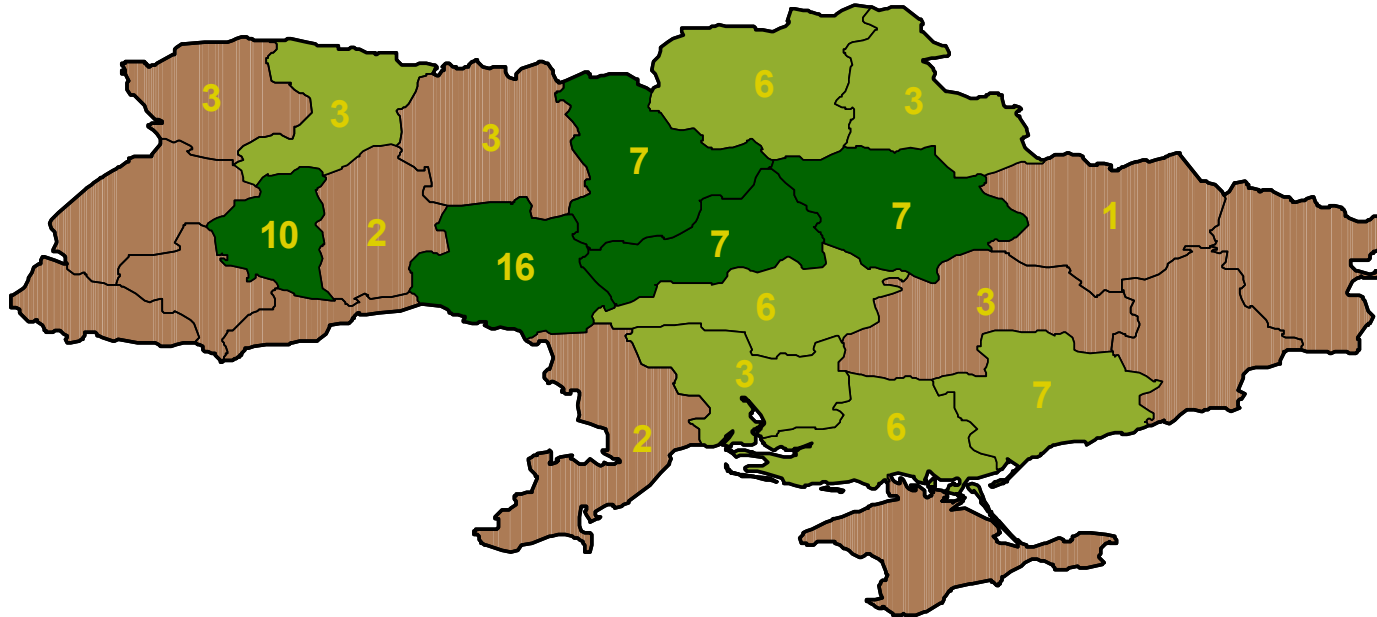

Ukraine: Spring Rapeseed

Yellow numbers indicate percent of national total each oblast contributes to national area. Oblasts not numbered contribute less than 1% to the national total.

Legend

- Major growing areas
- Minor growing areas

- Major growing areas combined account for 60% of total national area
- Major and minor growing areas combined account for 90% of total national area
- Major and minor growing areas and country production percentages based upon averaged oblast-level data from 2000 obtained from the Ukraine Ministry of Statistics

Spring Rapeseed crop calendar for most of Ukraine

JOINT AGRICULTURAL WEATHER FACILITY (JAWF)