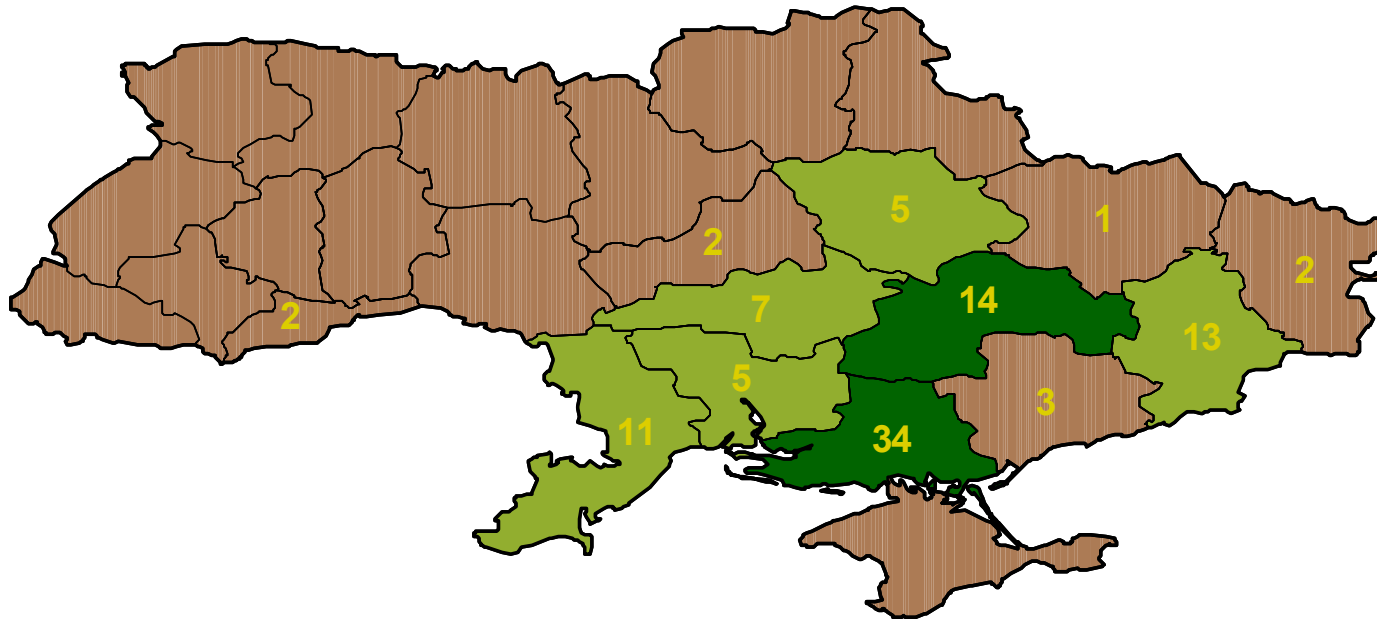

Ukraine: Sorghum

Yellow numbers indicate percent of national total each oblast contributes to national area. Oblasts not numbered contribute less than 1% to the national total.

Legend

- Major growing areas
- Minor growing areas

- Major growing areas combined account for 60% of total national area
- Major and minor growing areas combined account for 90% of total national area
- Major and minor growing areas and country production percentages based upon averaged oblast-level data from 2000 obtained from the Ukraine Ministry of Statistics

Sorghum crop calendar for most of Ukraine