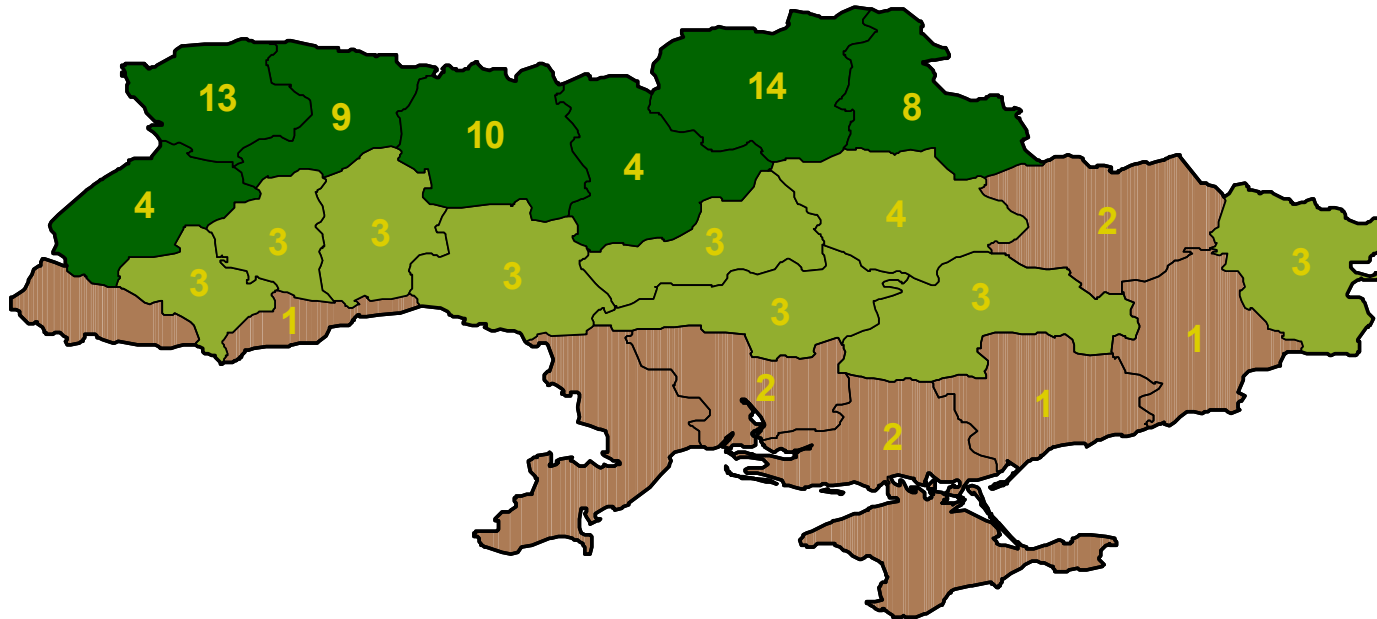

Ukraine: Rye

Yellow numbers indicate percent of national total each oblast contributes to national area. Oblasts not numbered contribute less than 1% to the national total.

Legend

- Major growing areas
- Minor growing areas

- Major growing areas combined account for 60% of total national area
- Major and minor growing areas combined account for 90% of total national area
- Major and minor growing areas and country production percentages based upon averaged oblast-level data from 2000 obtained from the Ukraine Ministry of Statistics

Rye crop calendar for most of Ukraine