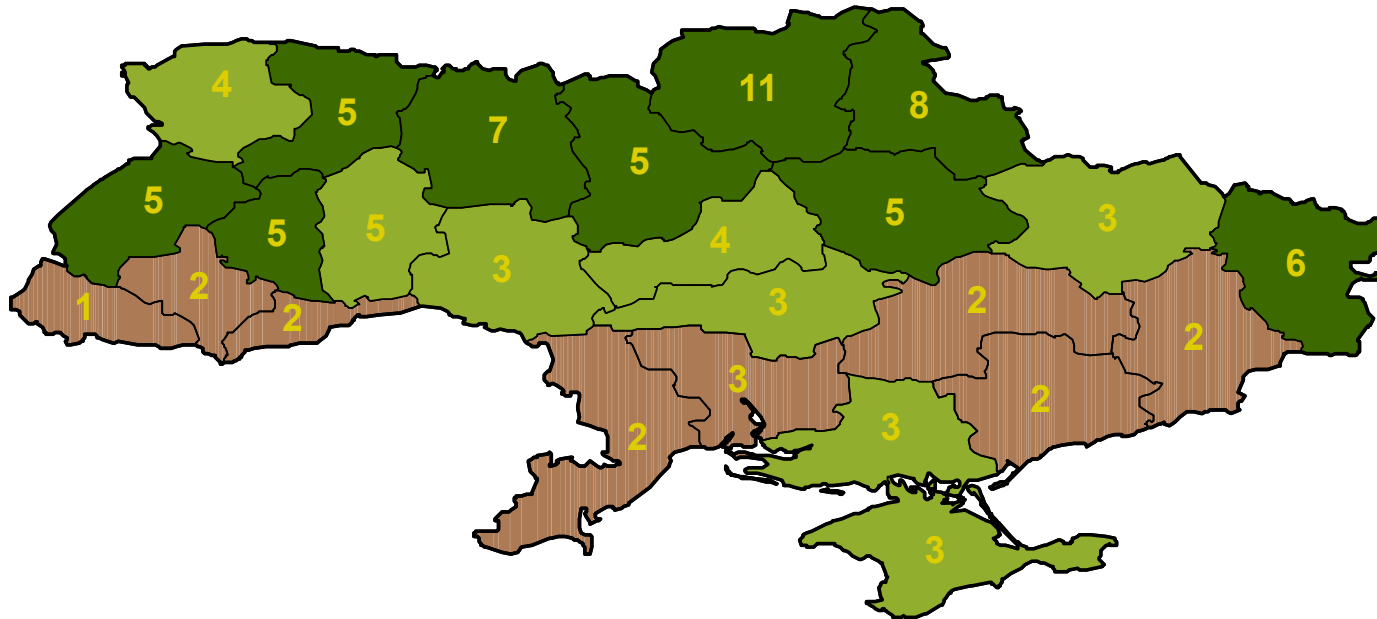

Ukraine: Oats

Yellow numbers indicate percent of national total each oblast contributes to national area. Oblasts not numbered contribute less than 1% to the national total.

Legend

- Major growing areas
- Minor growing areas

- Major growing areas combined account for 60% of total national area
- Major and minor growing areas combined account for 90% of total national area
- Major and minor growing areas and country production percentages based upon averaged oblast-level data from 2000 obtained from the Ukraine Ministry of Statistics

Oats crop calendar for most of Ukraine