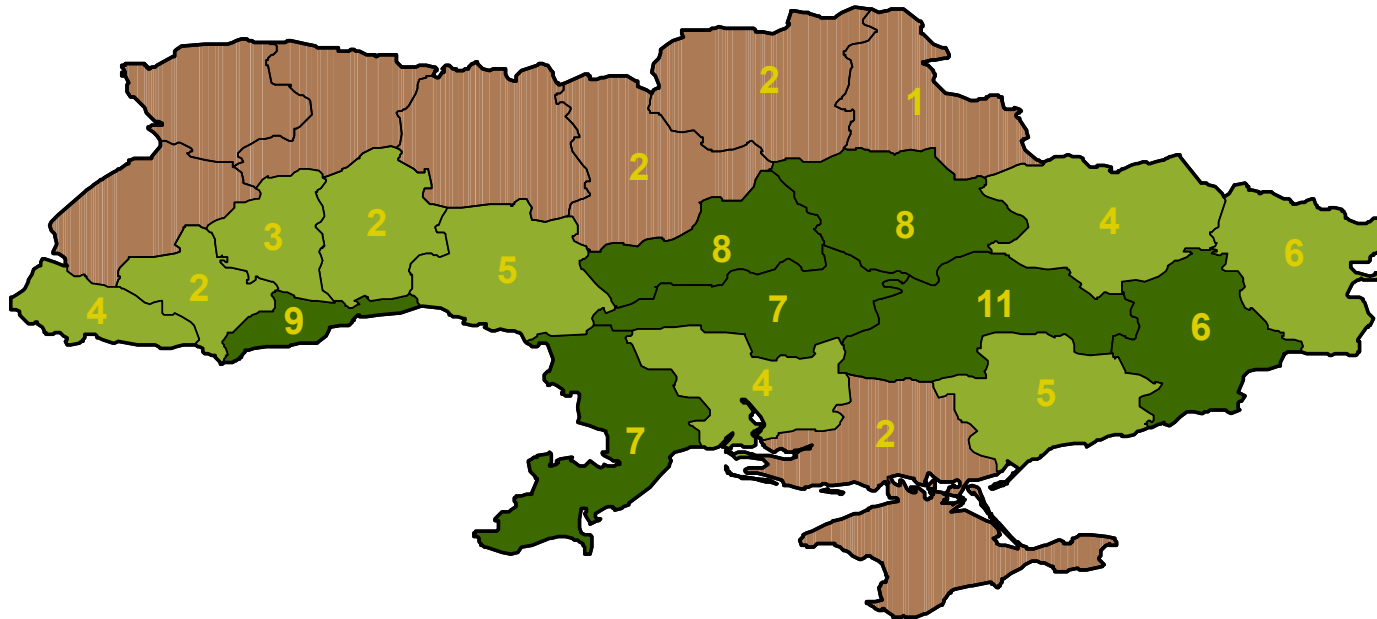

Ukraine: Corn

Yellow numbers indicate percent of national total each oblast contributes to national area. Oblasts not numbered contribute less than 1% to the national total.

Legend

- Major growing areas
- Minor growing areas

- Major growing areas combined account for 60% of total national area
- Major and minor growing areas combined account for 90% of total national area
- Major and minor growing areas and country production percentages based upon averaged oblast-level data from 2000 obtained from the Ukraine Ministry of Statistics

Corn crop calendar for most of Ukraine