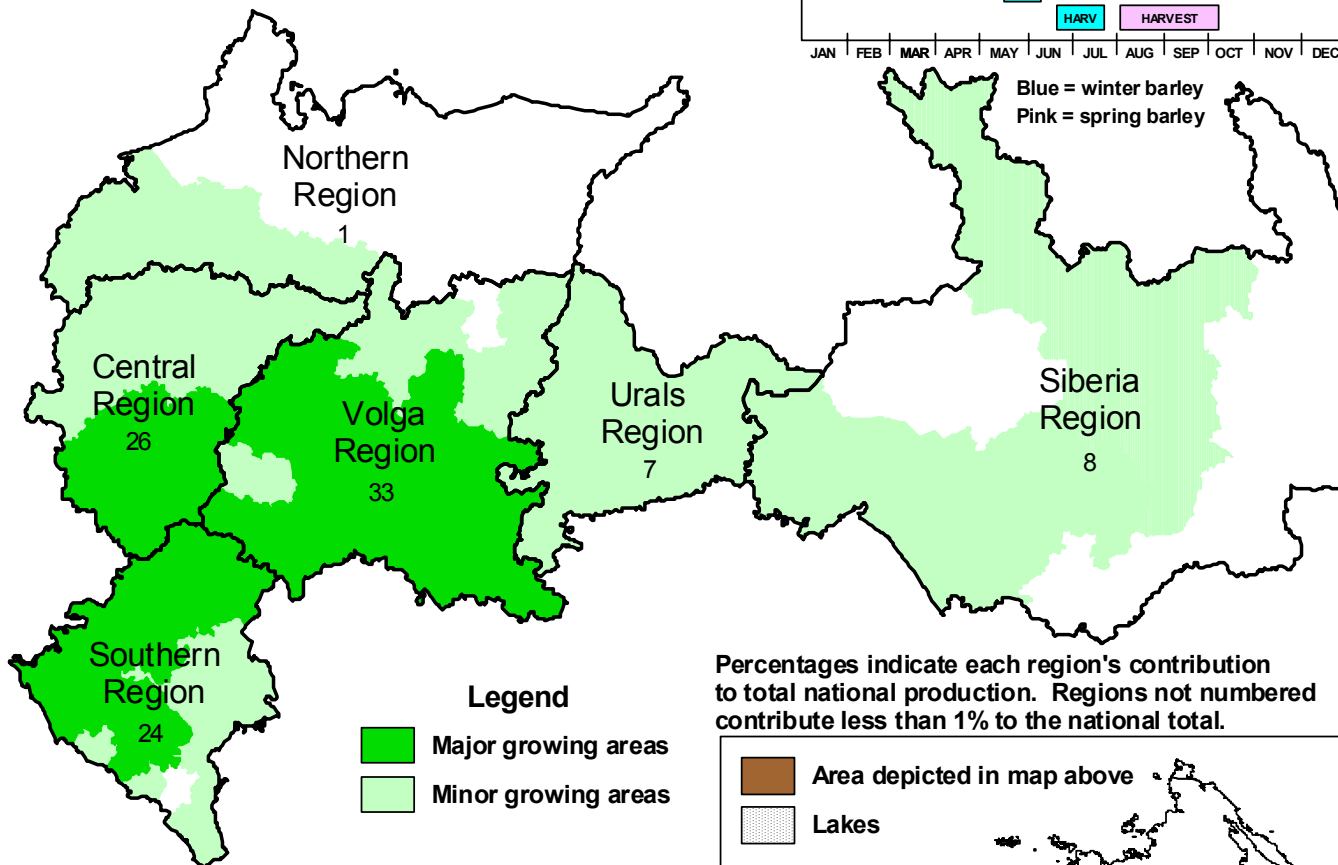

# Russia: Barley

Barley crop calendar for most of Russia

Blue = winter barley  
Pink = spring barley

### Legend

- Major growing areas
- Minor growing areas

Percentages indicate each region's contribution to total national production. Regions not numbered contribute less than 1% to the national total.

- Major growing areas combined account for 75% of total national production
- Major and minor growing areas combined account for 99% of total national production
- Major and minor growing areas and country production percentages based upon averaged oblast-level data from 1996-2000.