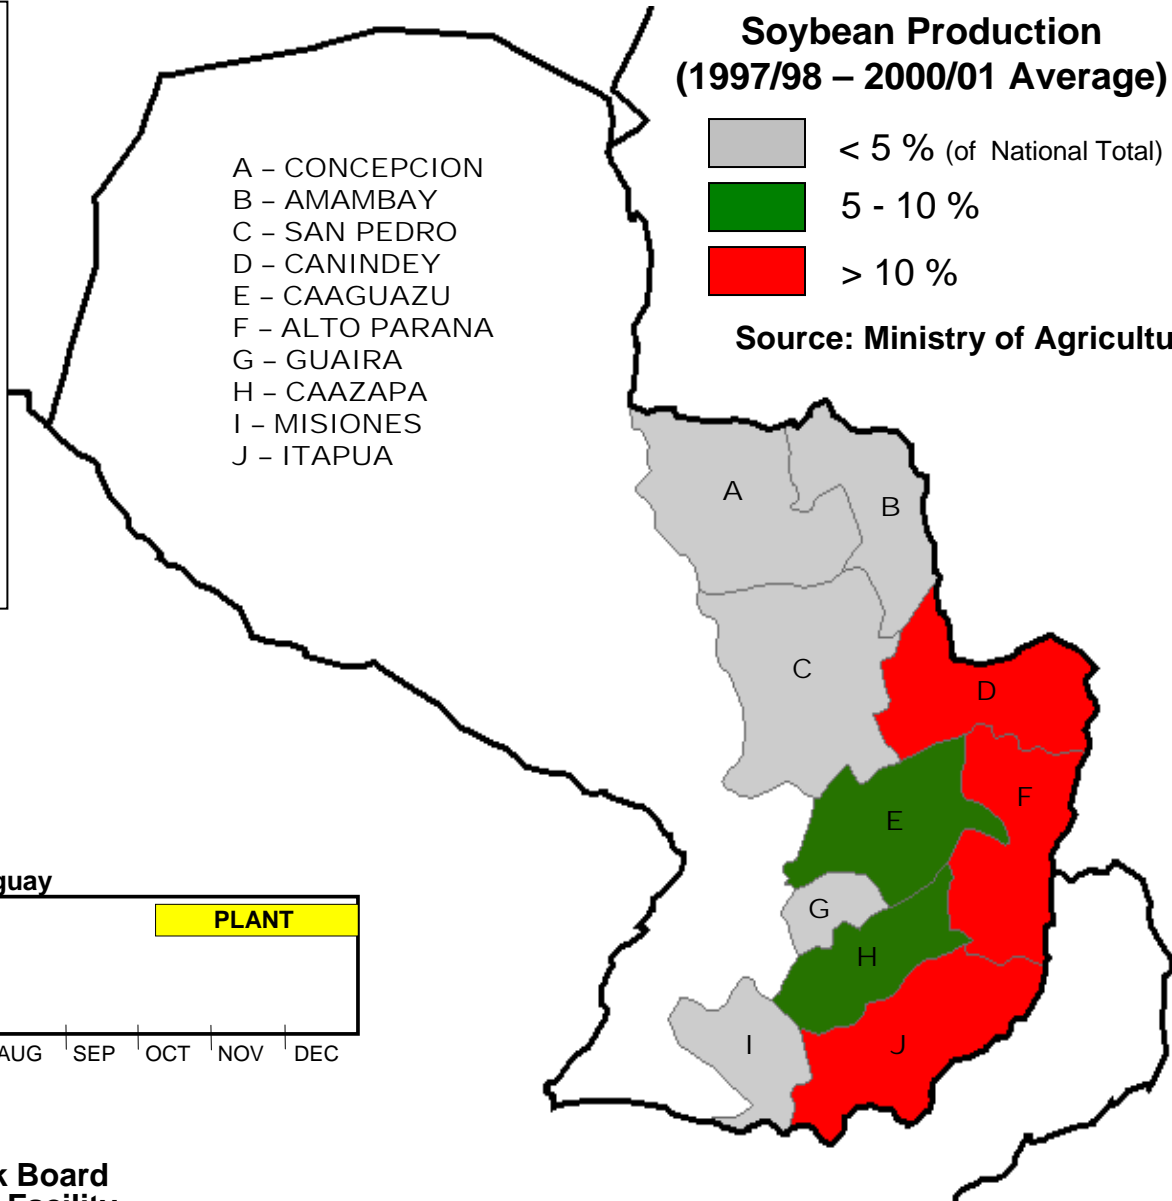

# Paraguay Soybeans

## \* Department-Level Production (% total)

Alto Parana	38
Itapua	30
Canindeya	14
Caazapa	6
Caaguazu	6
Amambay	3
San Pedro	3
Others	< 1

\* 1997/98 to 2000/01 Average  
Source: Ministry of Agriculture

A - CONCEPCION  
B - AMAMBAY  
C - SAN PEDRO  
D - CANINDEY  
E - CAAGUAZU  
F - ALTO PARANA  
G - GUAIRA  
H - CAAZAPA  
I - MISIONES  
J - ITAPUA

## Soybean Production (1997/98 – 2000/01 Average)

Source: Ministry of Agriculture

## Soybean crop calendar for most of Paraguay