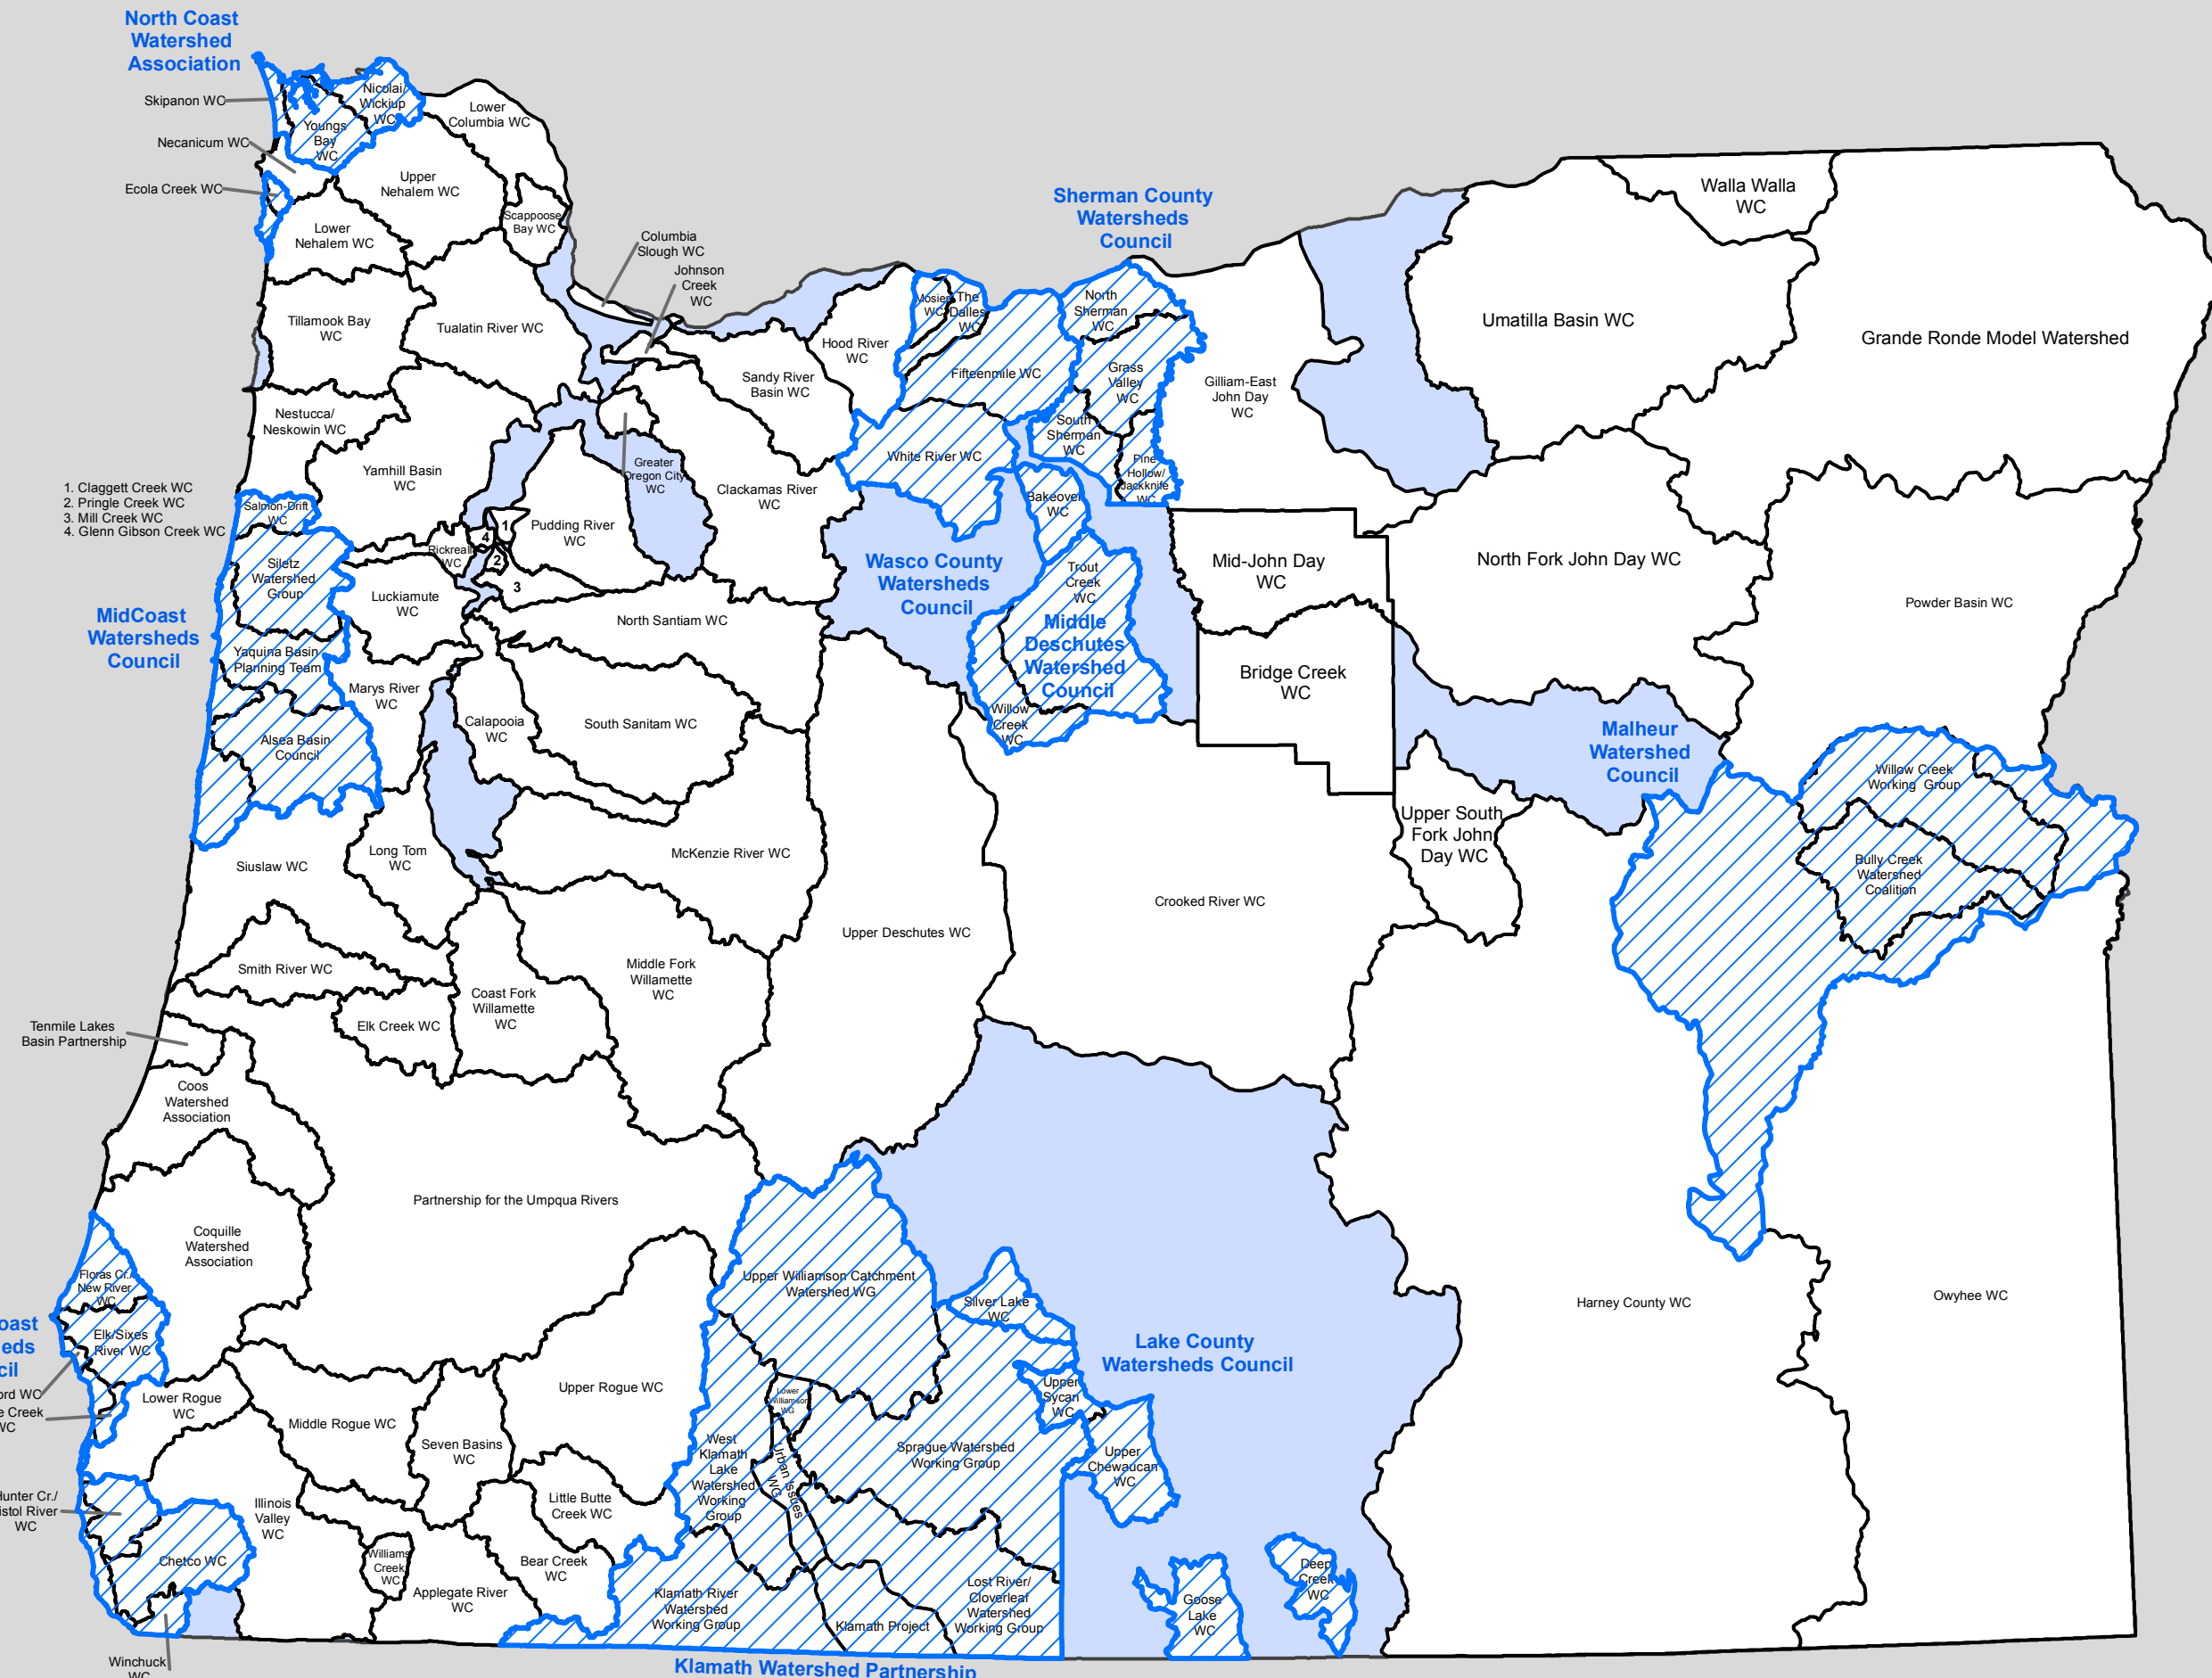

▲
NORTH

Oregon Watershed Councils

Legend

- Umbrella Watershed Councils
- Watershed Councils
- No Active Watershed Council
- Outside of Oregon

Oregon Watershed Enhancement Board
 775 Summer St. NE
 Suite 360
 Salem, OR 97301-1290
 (503) 986-0178
<http://oregon.gov/OWEB>

Software: ESRI ArcMap 9.2
 Oregon Lambert Projection, NAD 83
 OWEB-A. Seim, February 2008

1. Claggett Creek WC
2. Pringle Creek WC
3. Mill Creek WC
4. Glenn Gibson Creek WC