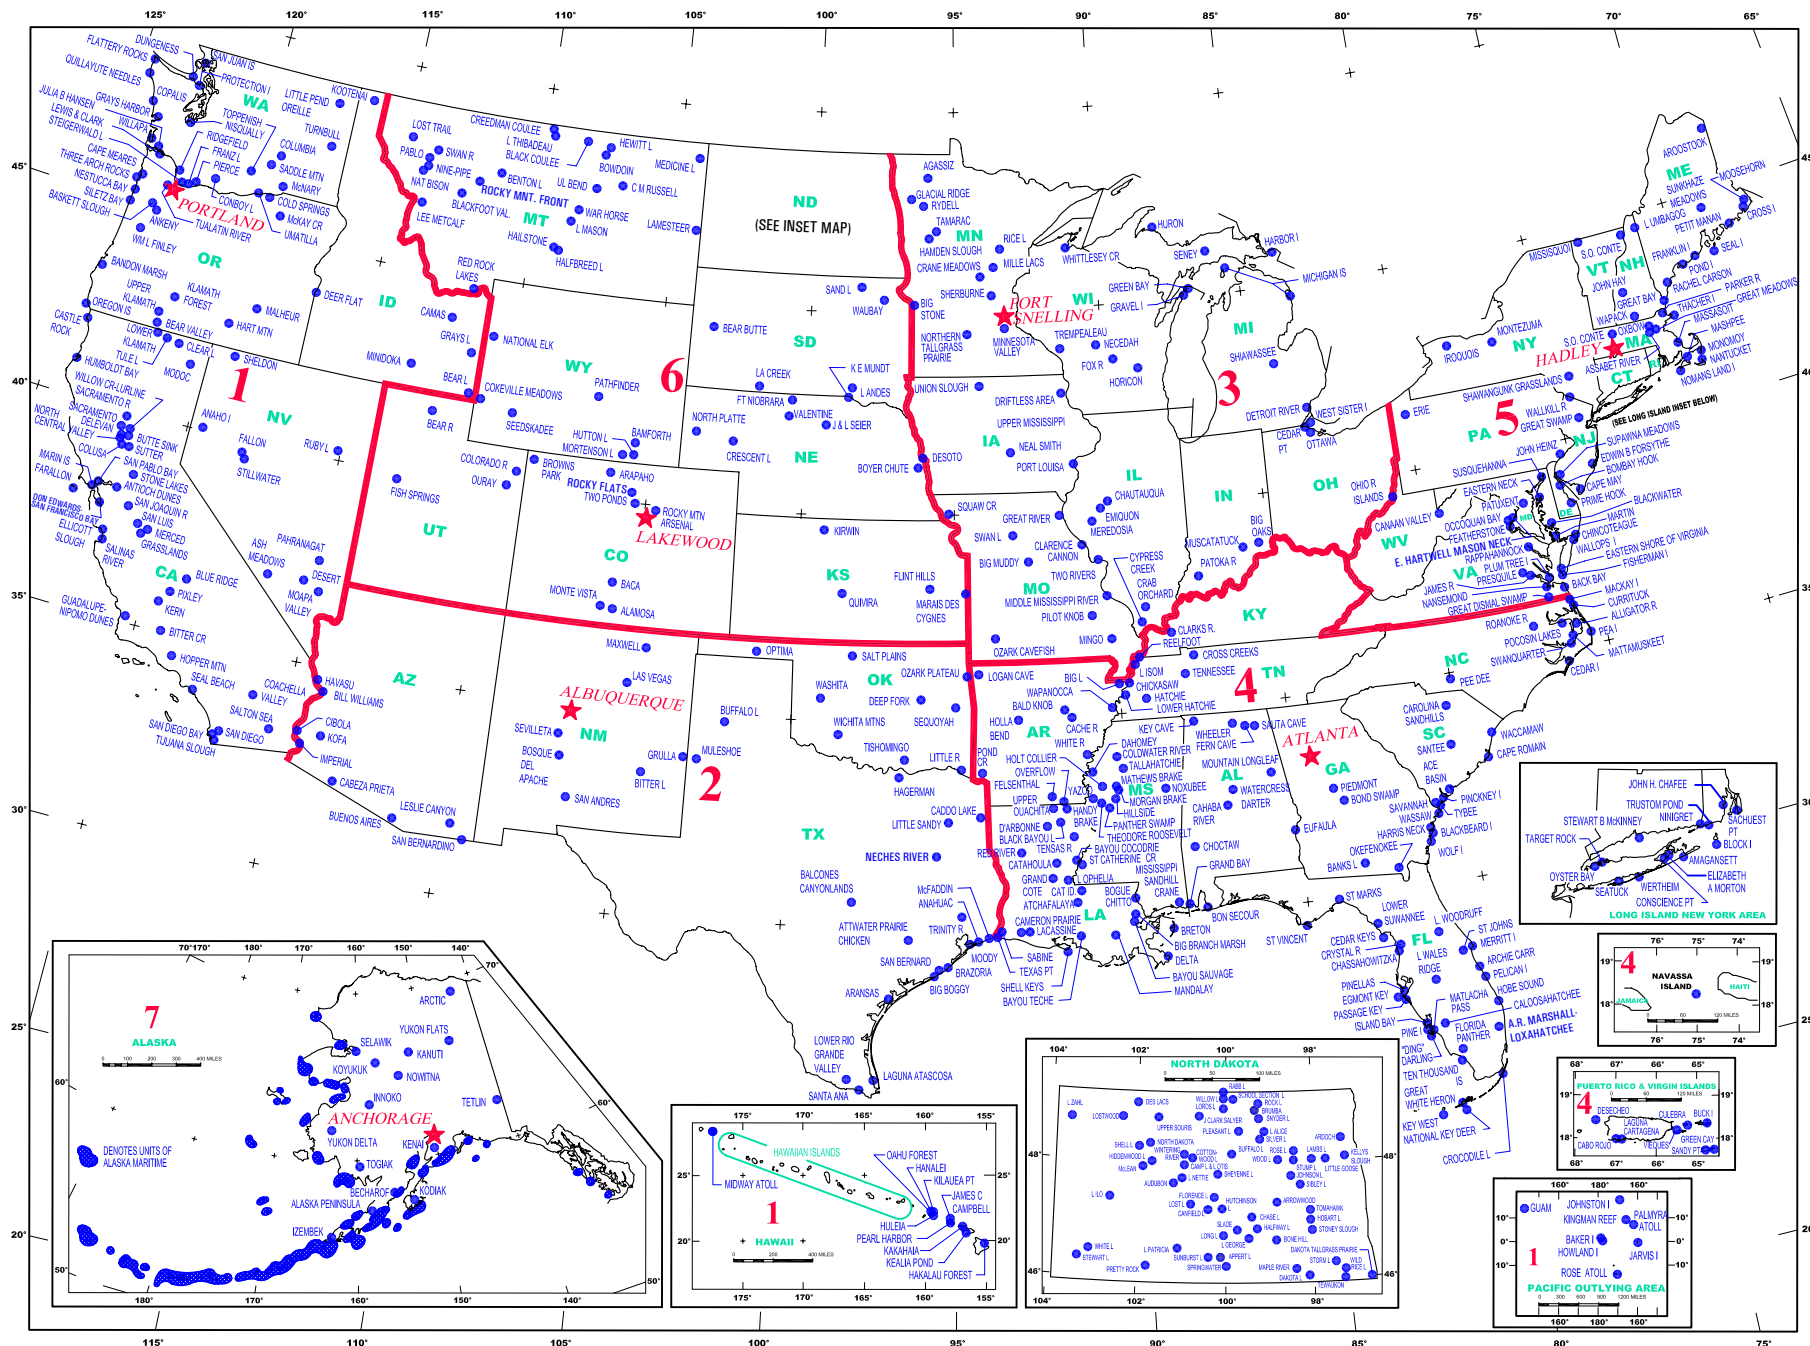

NATIONAL WILDLIFE REFUGE SYSTEM

UNITED STATES
DEPARTMENT OF THE INTERIOR

UNITED STATES
FISH AND WILDLIFE SERVICE

COMPILED IN THE DIVISION OF REALTY

WASHINGTON, DC SEPTEMBER 28, 2007

0 100 200 300 400 Miles

★ REGIONAL OFFICE — REGIONAL BOUNDARY