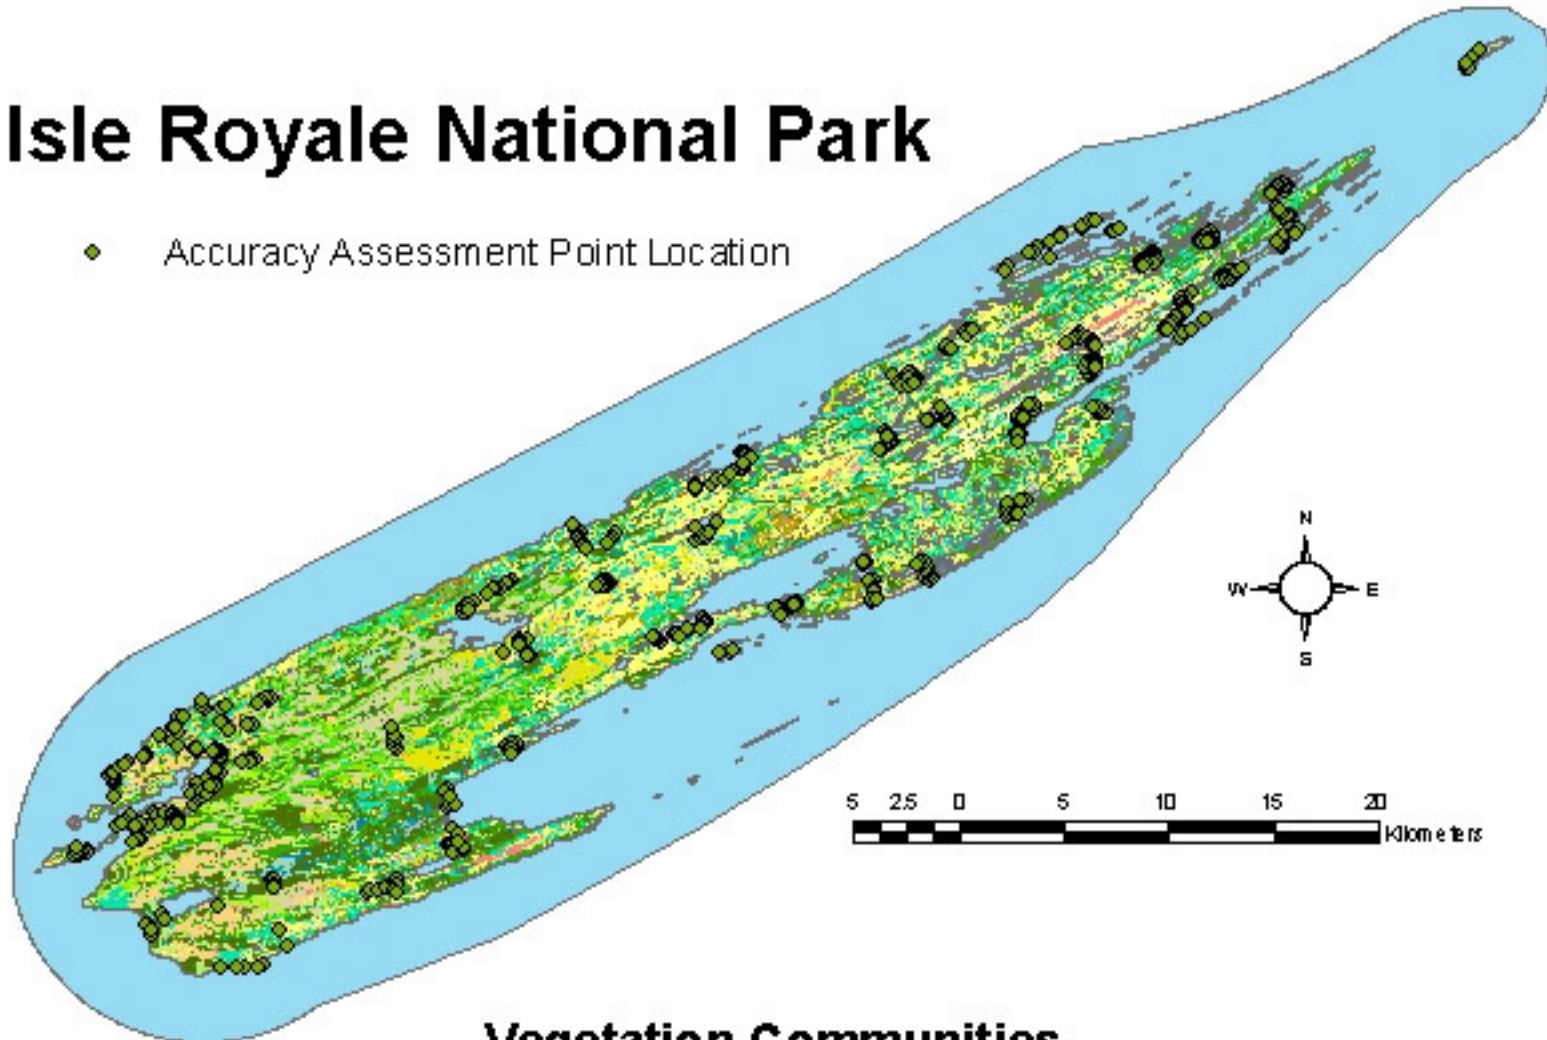

Isle Royale National Park

◆ Accuracy Assessment Point Location

Vegetation Communities