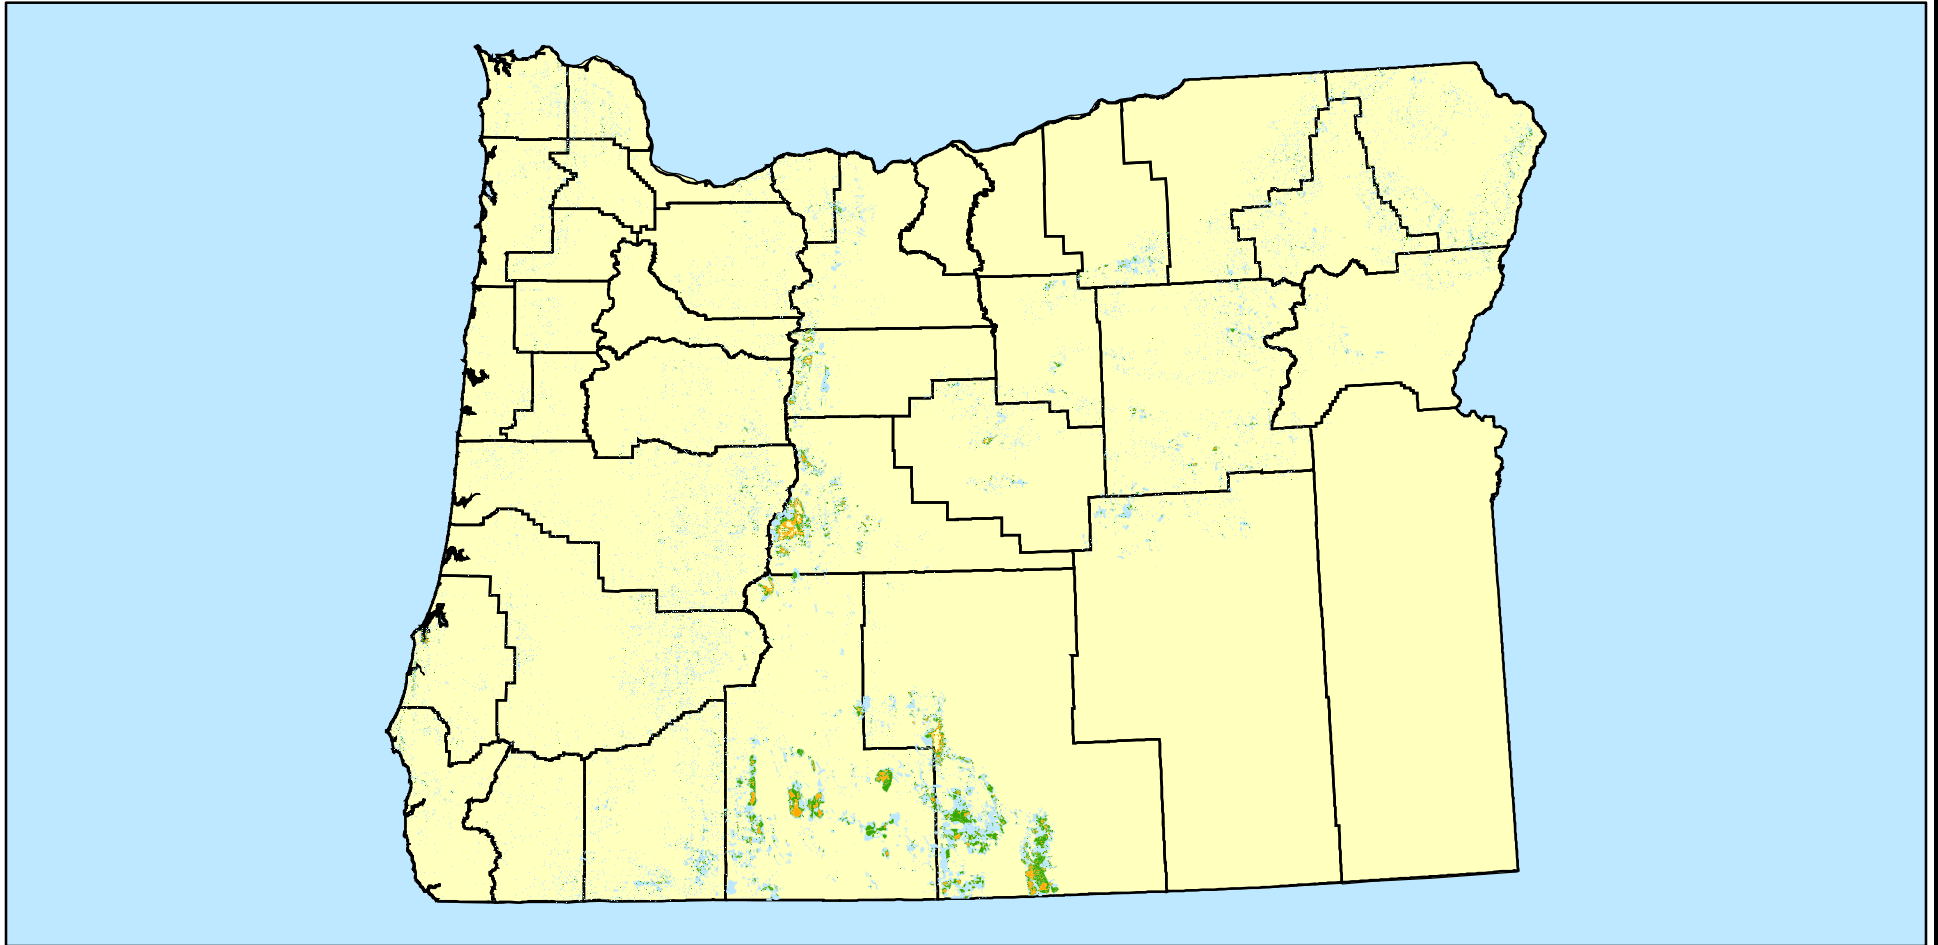

# Mortality in Oregon

1994-2001

## Legend

-  1 year of mortality 1994-2001
-  2 years of mortality 1994-2001
-  3 years of mortality 1994-2001
-  Oregon Counties