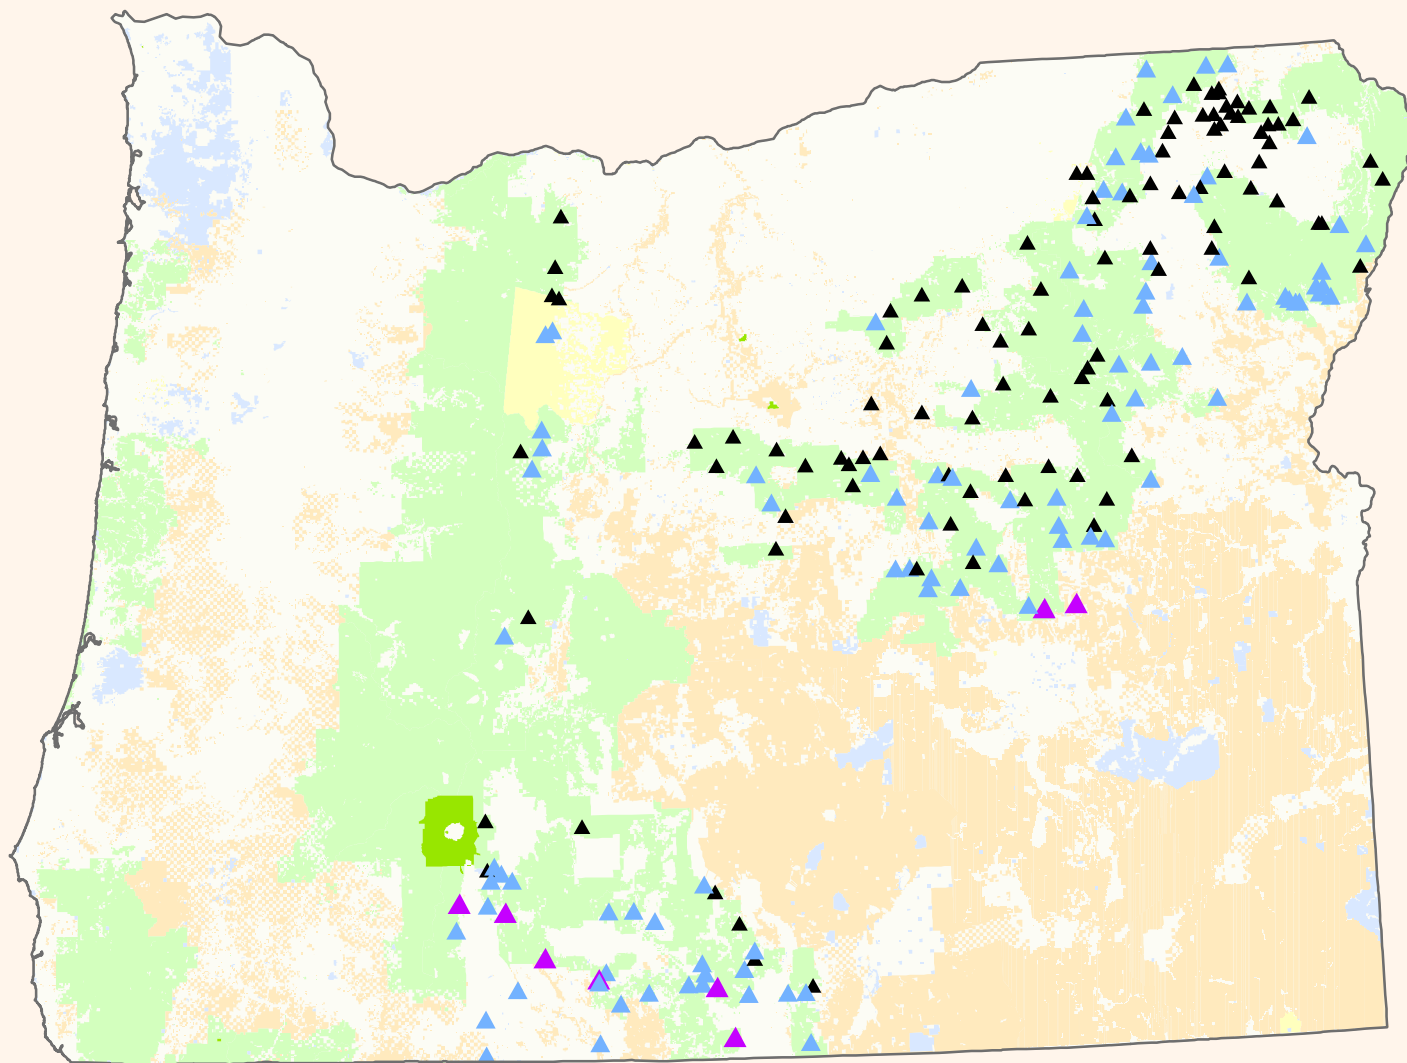

Douglas-fir Tussock Moth: 2004 Average Trap Catch/Plot in Oregon

Average # of Moths Caught/Trap/Plot

▲ 0 Moths

▲ 11-25 Moths

▲ 1-10 Moths

US Forest Service

National Park Service

Tribal Land

Bureau of Land Management

Oregon State Land