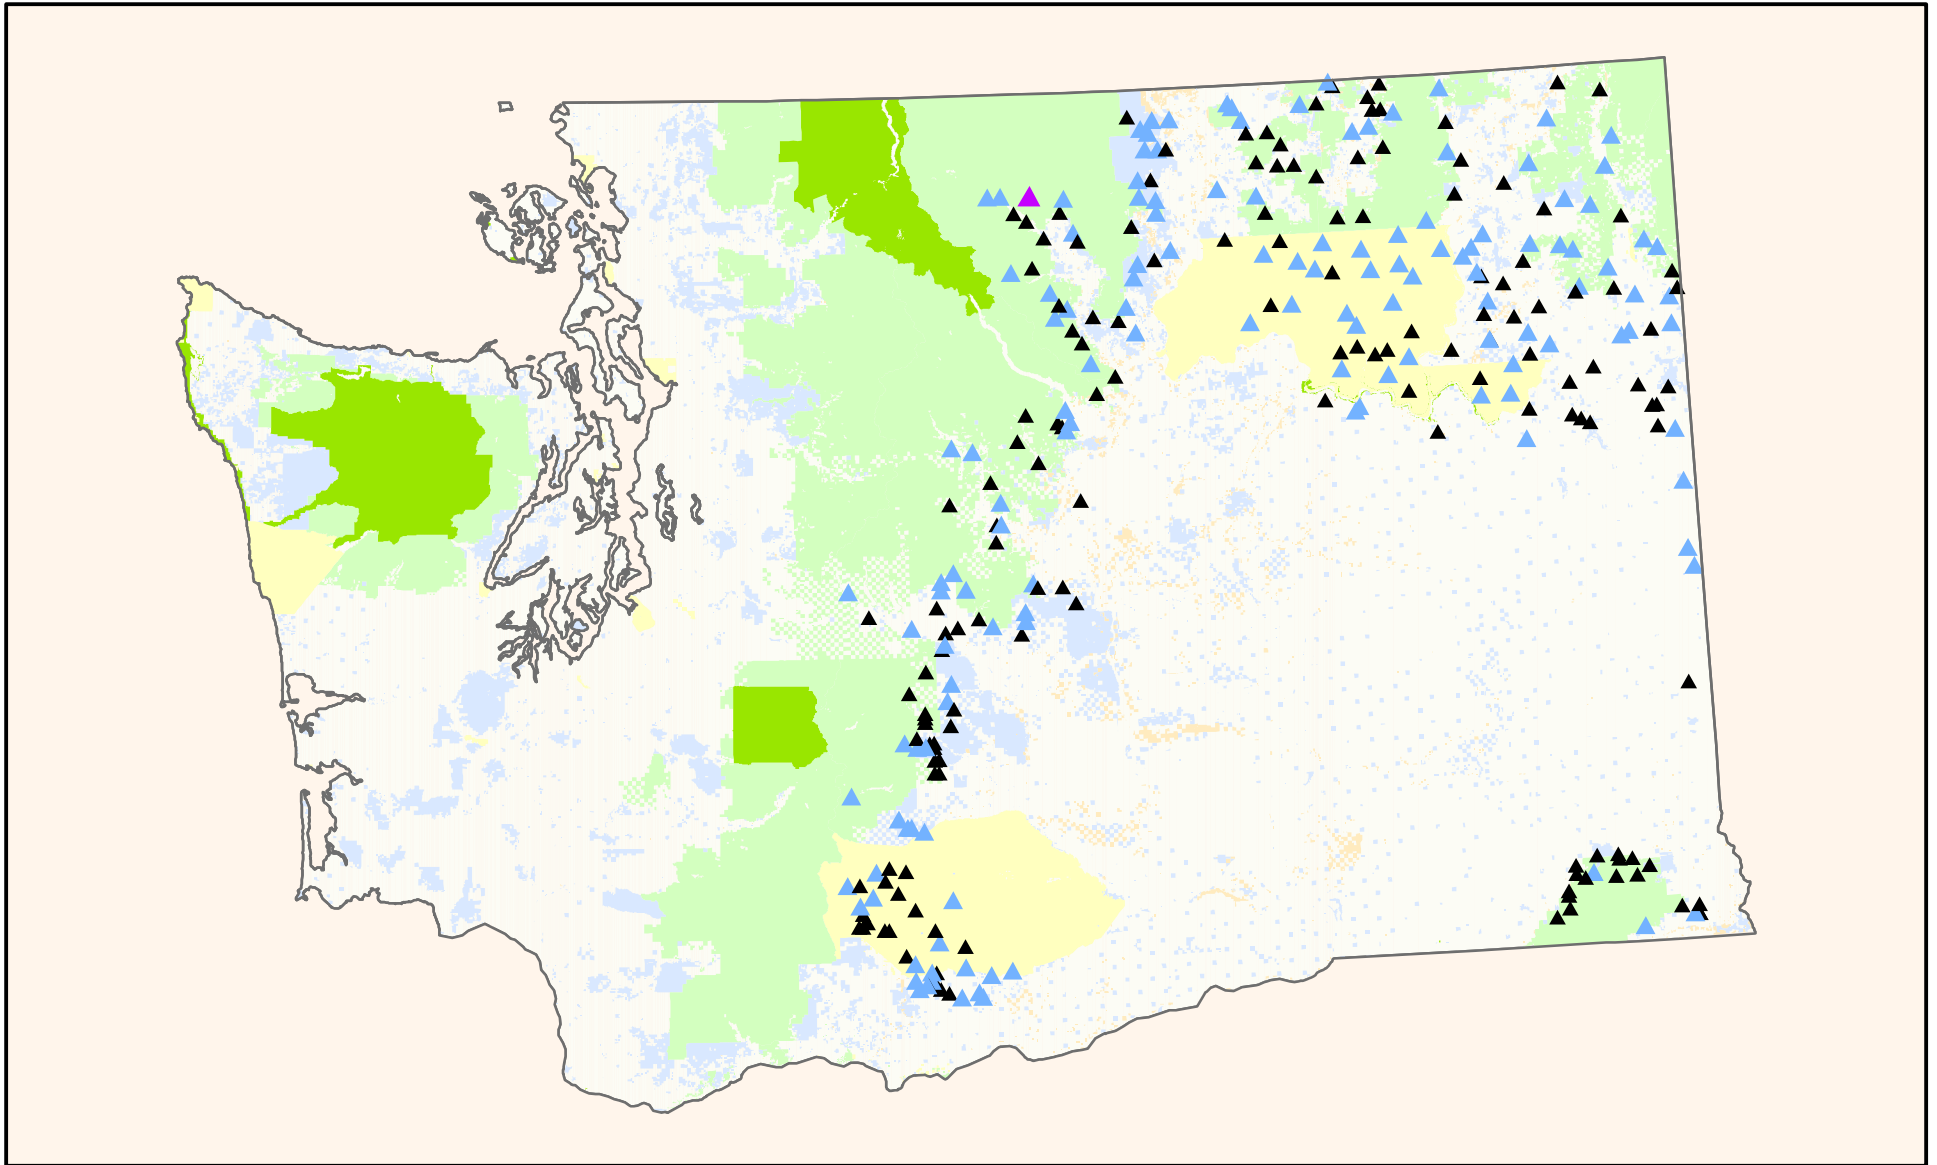

# Douglas-fir Tussock Moth: 2003 Average Trap Catch/Plot in Washington

Average # of Moths Caught/Trap/Plot

▲ 0 Moths

▲ 11-25 Moths

▲ 1-10 Moths

US Forest Service

National Park Service

Tribal Land

Bureau of Land Management

Washington State Land