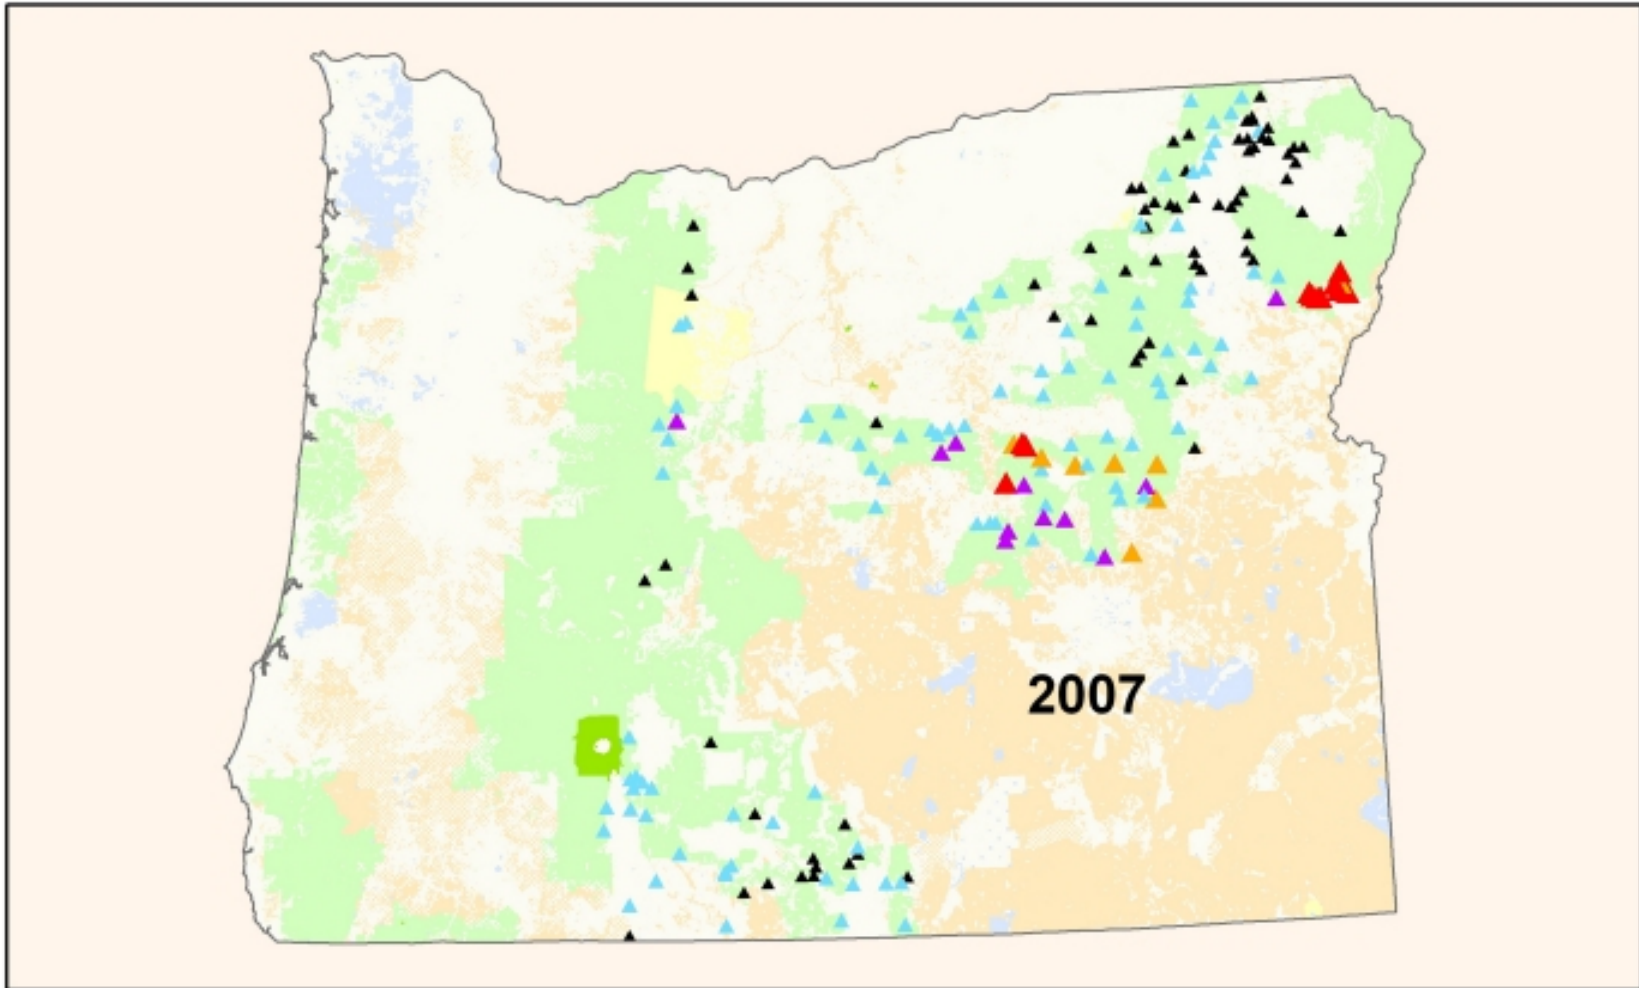

Douglas-fir Tussock Moth: 2007 Average Trap Catch/Plot in Oregon

Average # of Moths Caught/Trap/Plot			Land Management Agency		
▲ 0 Moths	▲ 11-25 Moths	▲ > 40 Moths	US Forest Service	National Park Service	Tribal Land
▲ 1-10 Moths	▲ 26-40 Moths		Bureau of Land Management	Oregon State Land	