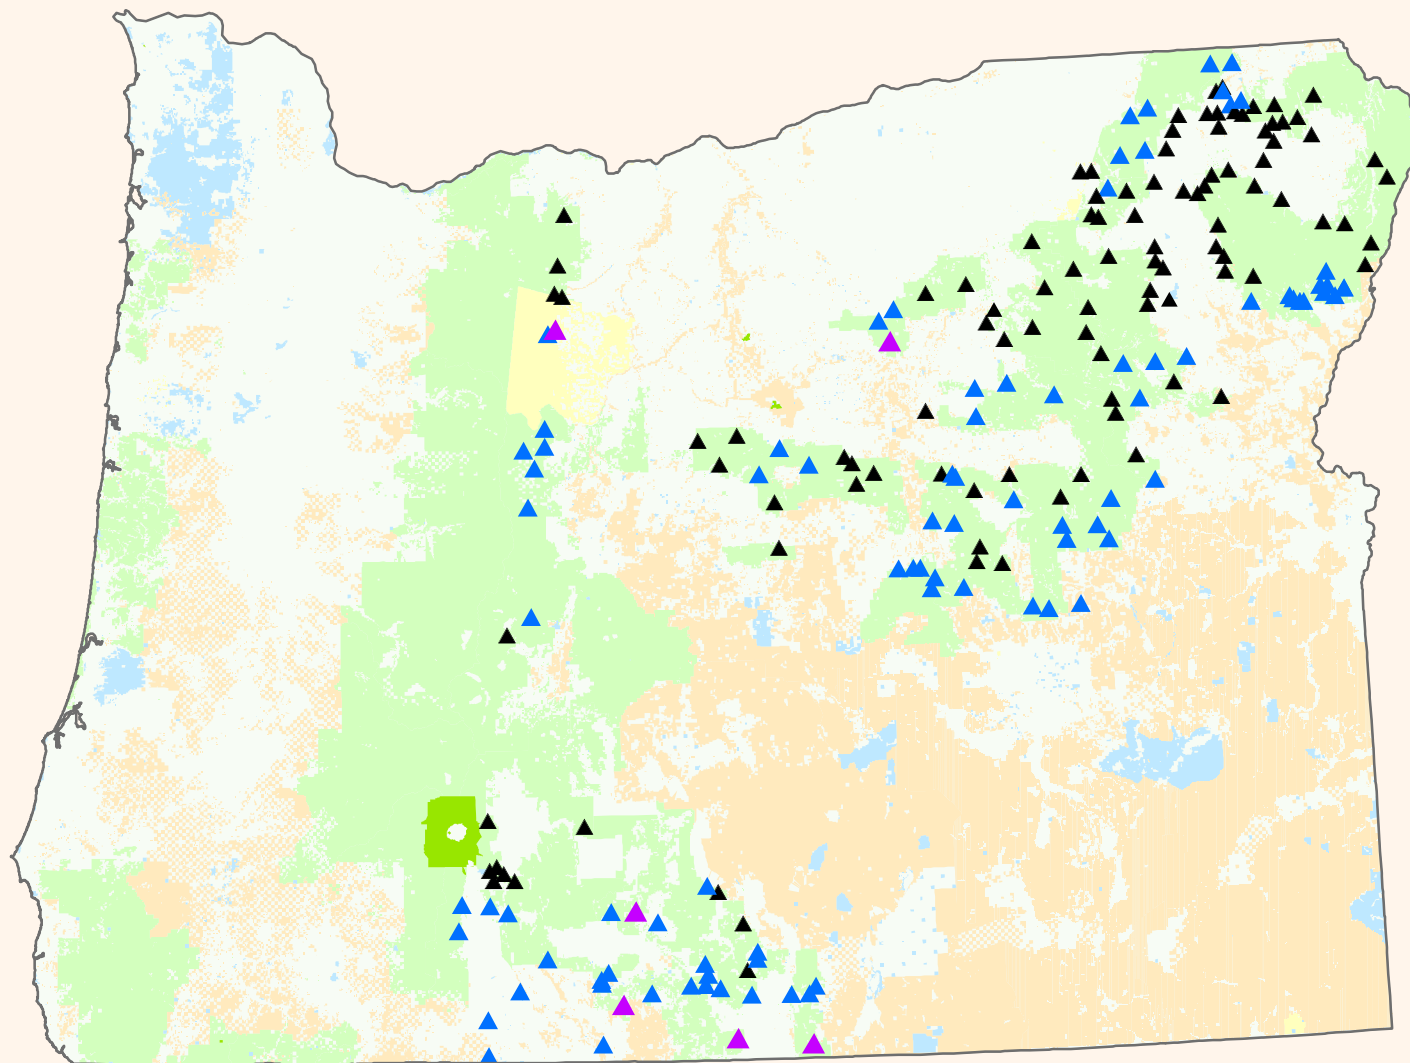

# Douglas-fir Tussock Moth: 2002 Average Trap Catch/Plot in Oregon

Average # of Moths Caught/Trap/Plot

▲ 0 Moths

▲ 11-25 Moths

▲ 1-10 Moths

US Forest Service

National Park Service

Tribal Land

Bureau of Land Management

Oregon State Land