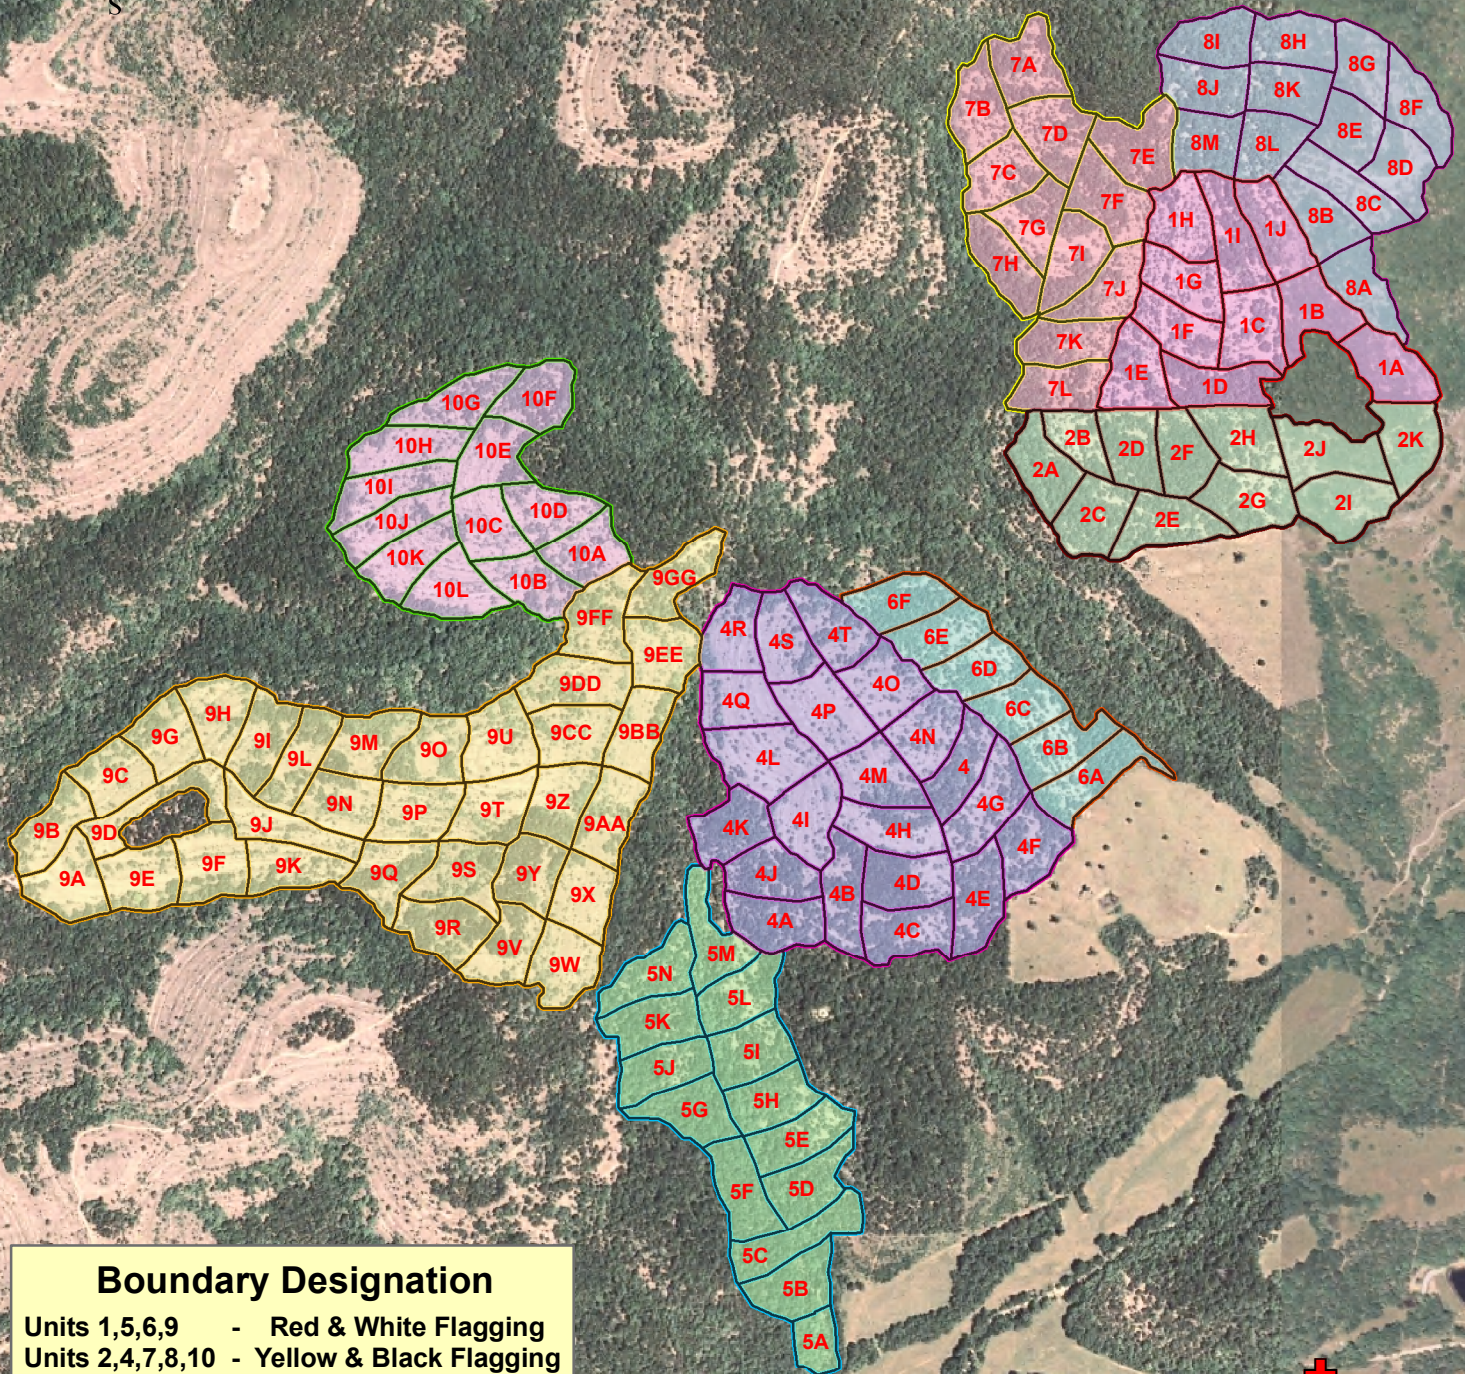

# ArrowCorps5 Project

June 7, 2008 - June 13, 2008

## Cutting Units

0 0.05 0.1 0.2 0.3 0.4 0.5 Miles

Entrance (old house place)