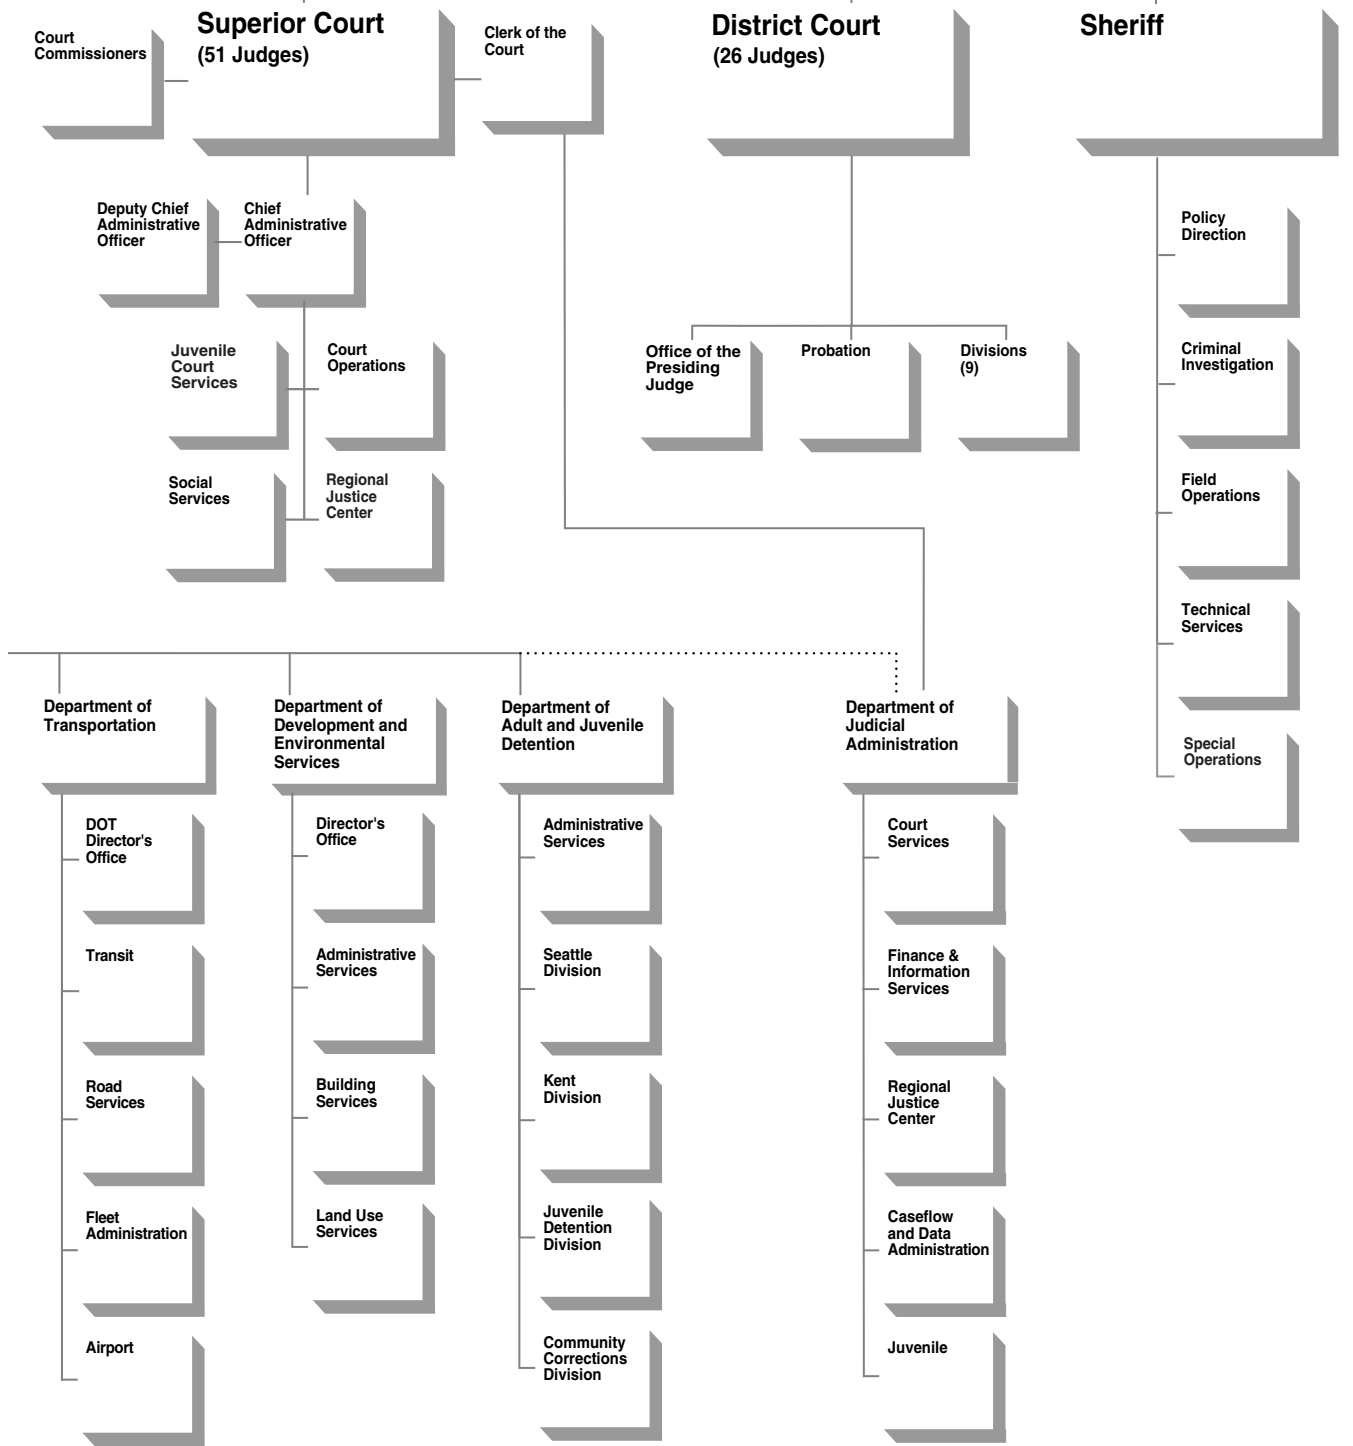

The Electorate

of King County

Legend
 Split Organizational Structure