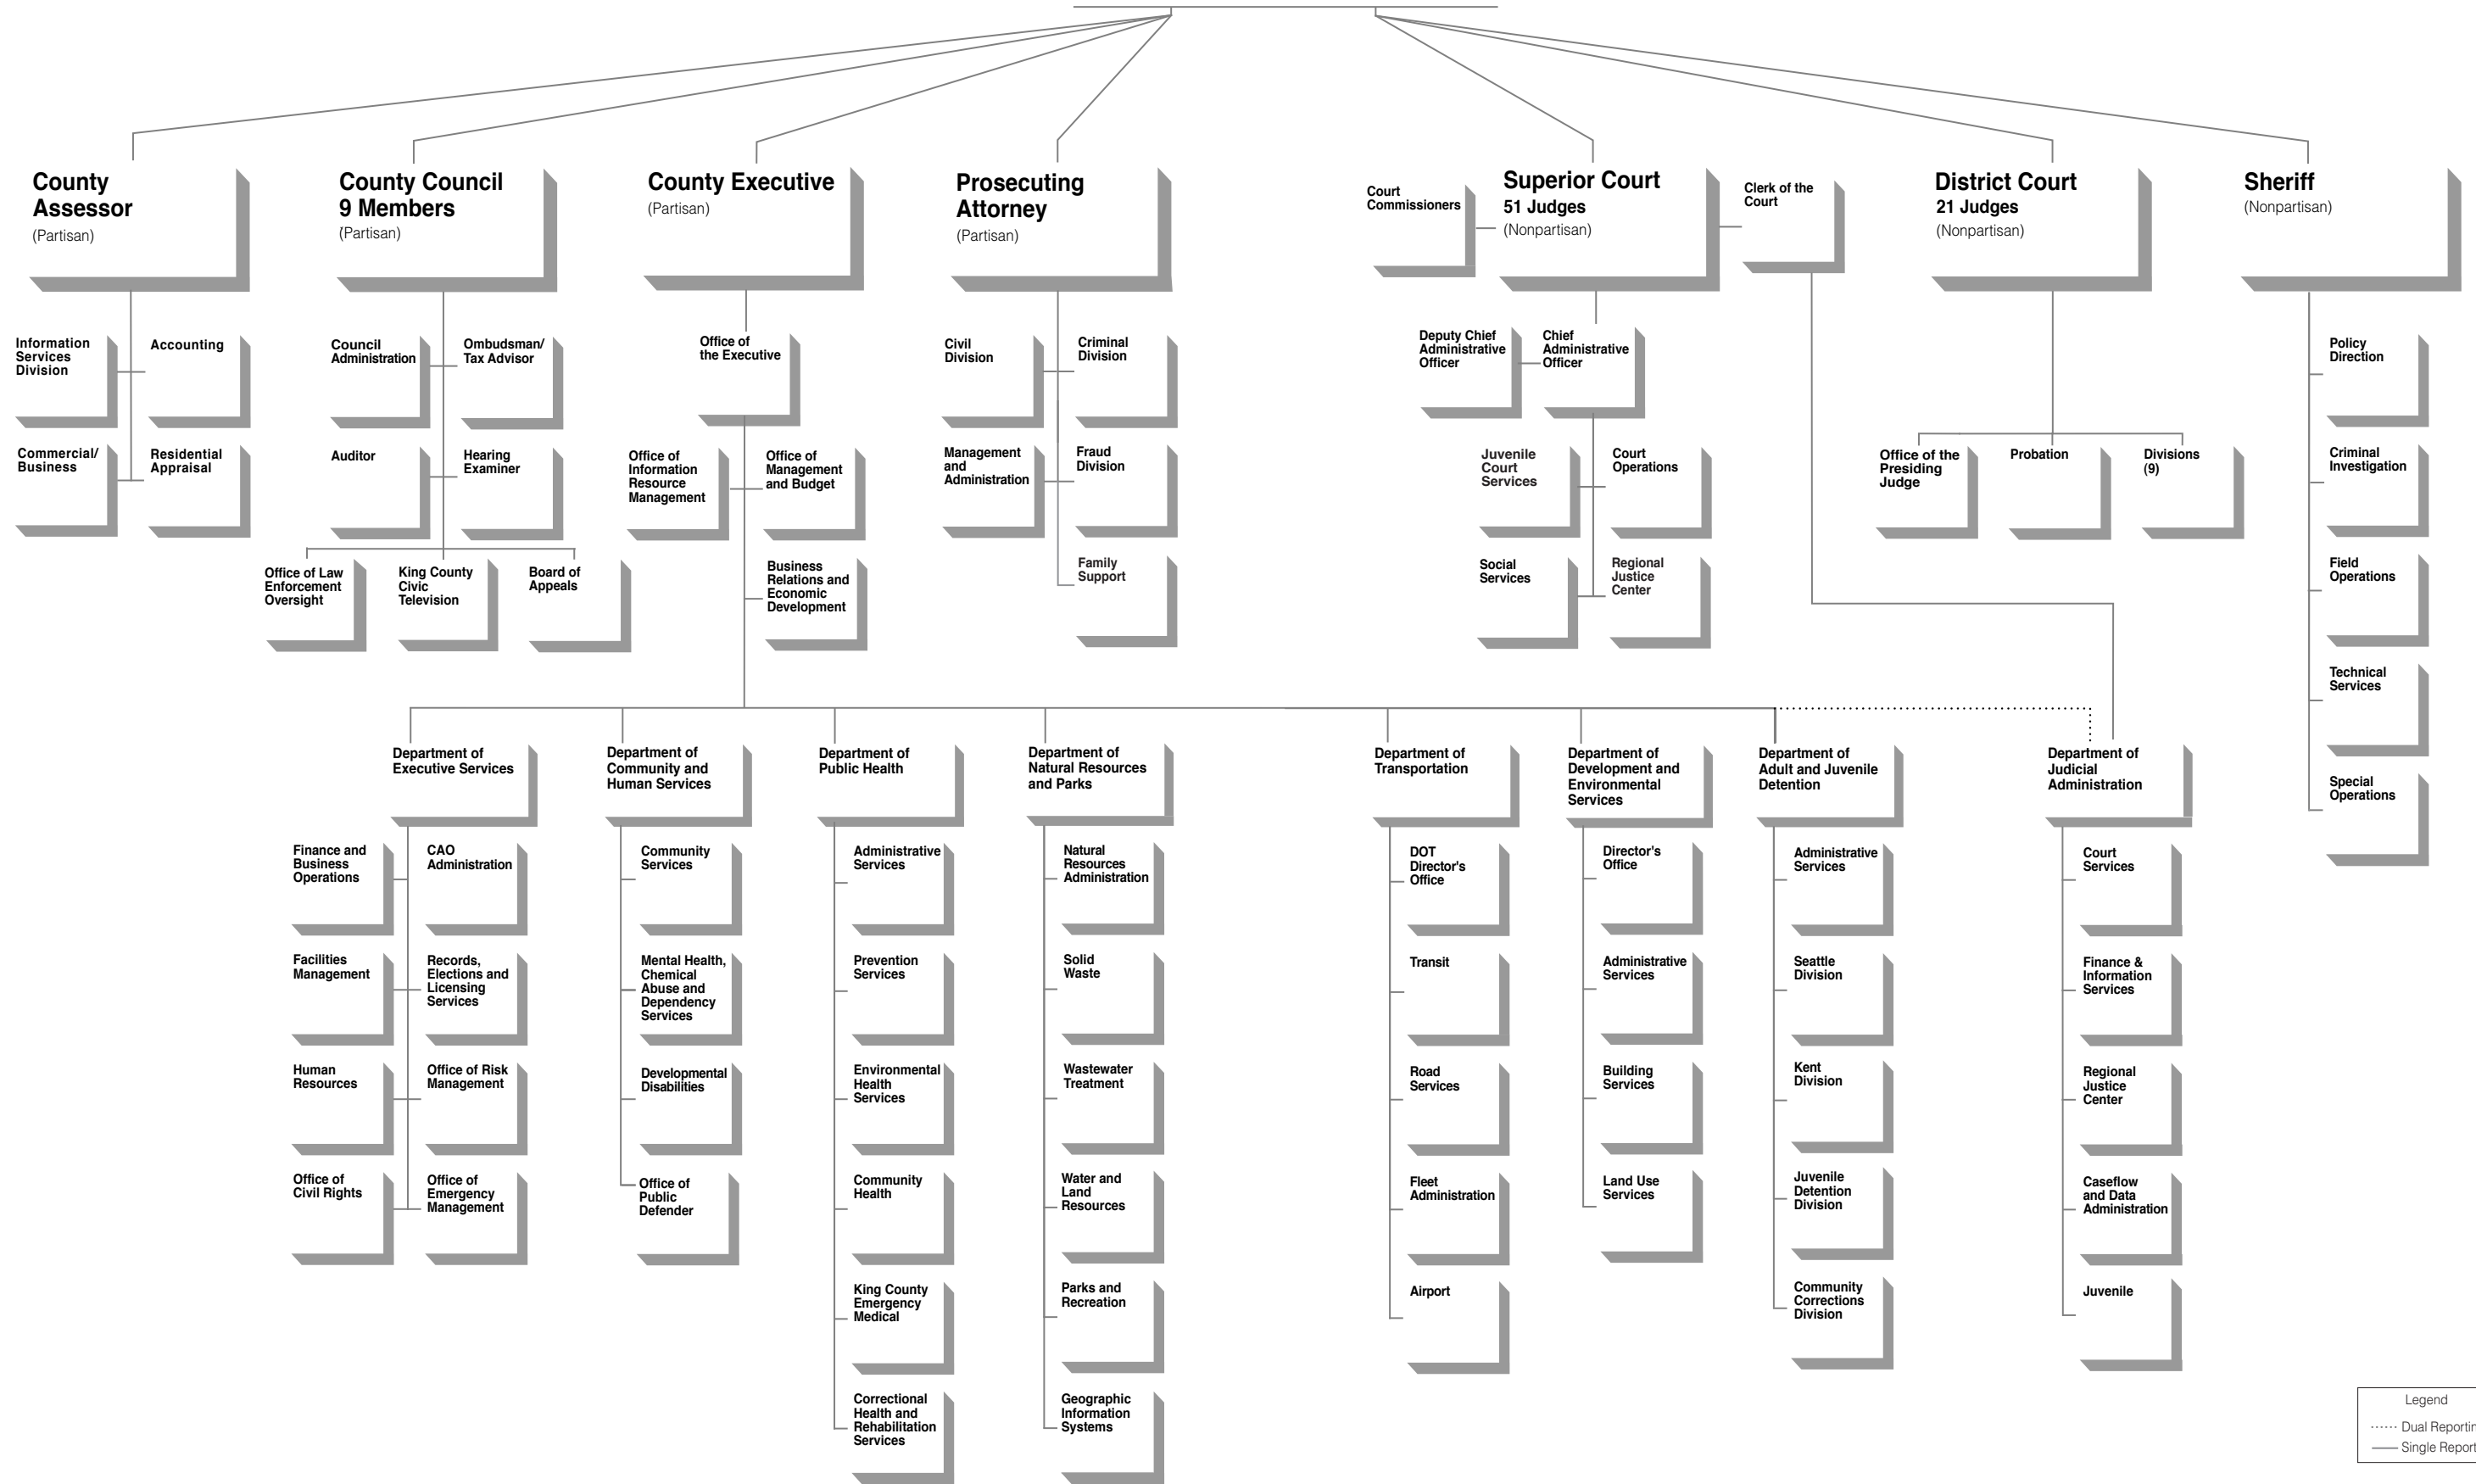

The Electorate of King County

Legend
 Dual Reporting
 — Single Reporting