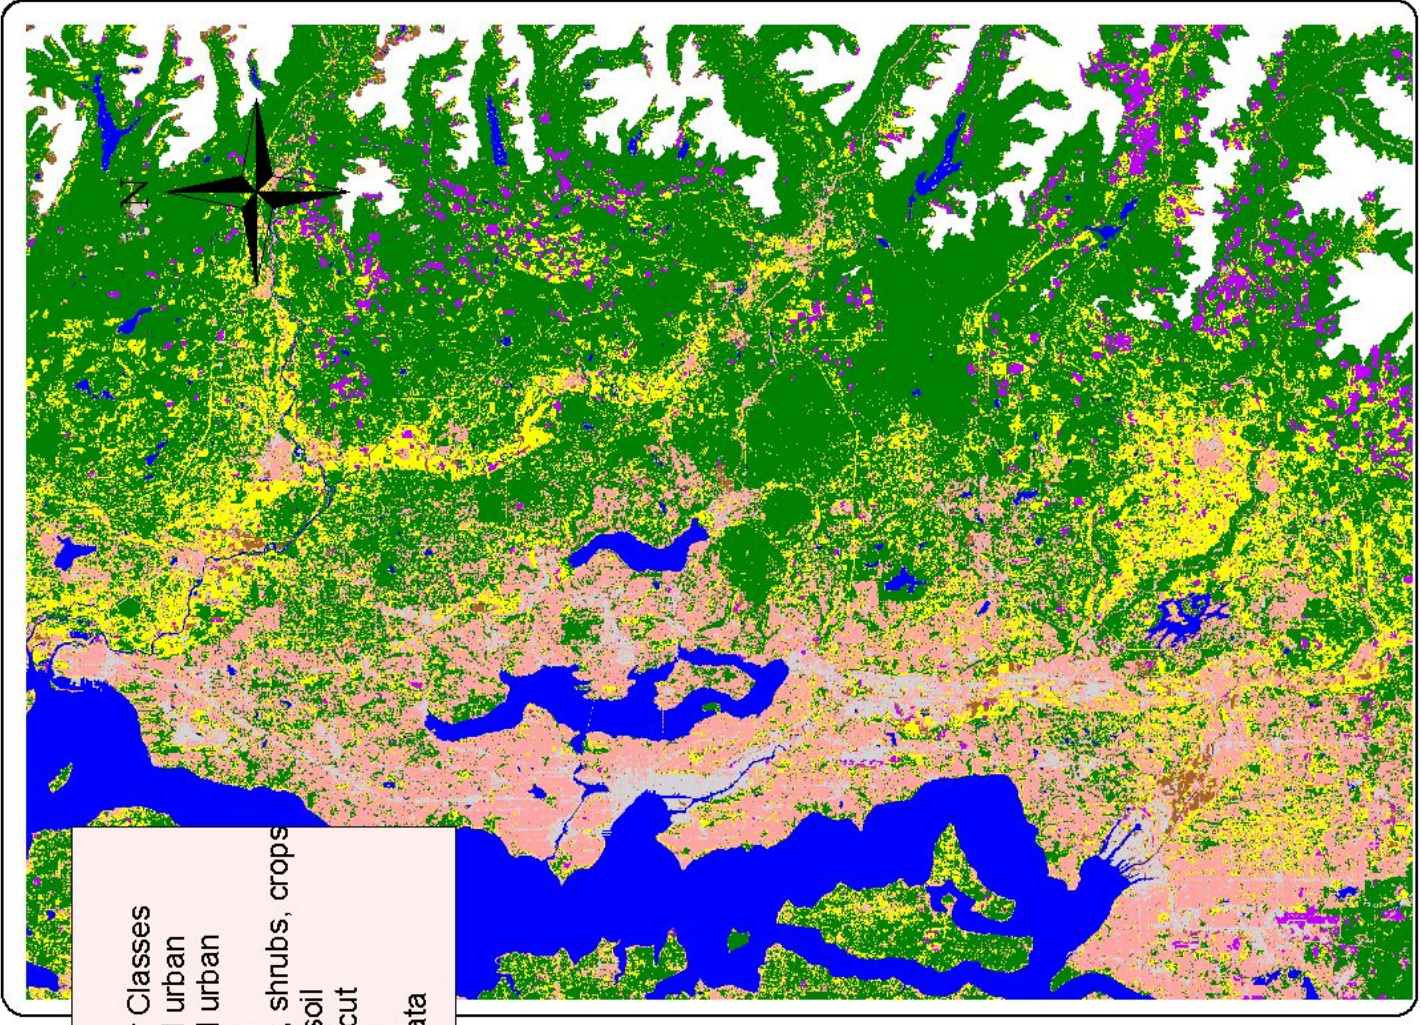

Land Cover 1991

Land Cover 1999

| Land Cover Classes | |
|---|----------------------|
|  | mixed urban |
|  | paved urban |
|  | forest |
|  | grass, shrubs, crops |
|  | bare soil |
|  | clear cut |
|  | water |
|  | No Data |

Landsat images analyzed and classified by land cover types, developed by the University of Washington Urban Ecology Research Laboratory, 2002.